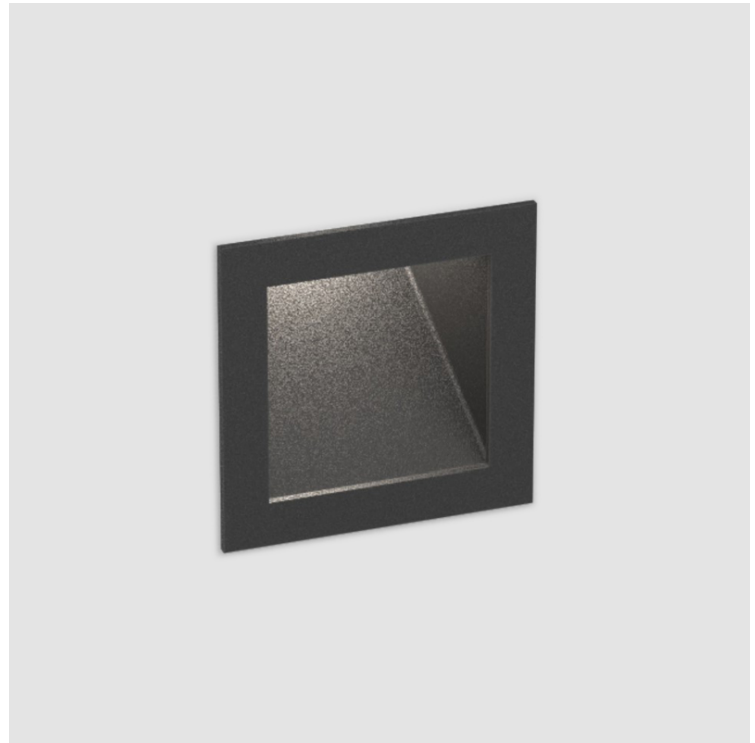

GENERAL

Series: Delight
Subseries: Delight Gooo!
Partner: Prolicht
Division: Architectural
Installation: Recessed
Product Type: Step Light
Mounting Location: Wall
Light Distribution: Asymmetric

PHYSICAL

Shape: Square
Length (mm): 55
Length (in): 2 ³/₁₆
Height (mm): 55
Depth (mm): 50
Height (in): 2 ³/₁₆
Depth (in): 1 ¹⁵/₁₆
Ceiling Thickness (mm): 10-15
Ceiling Thickness (in): 3/8 - 9/16
Min. Recessing Depth (mm): 15
Min. Recessing Depth (in): 9/16
Weight (kg): 0.11
Weight (lbs): 0.25
Fixture Finish: SSR / BKV / CWI / CRY / HAB / UFT / ITA / RUA / FTG / MYG / LOD / PUS / FRO / FUP / KIA / POP / BLS / SPG / MEY / GOH / CHC / COM / ABZ / JAG / OBR / MOS / ROR
Fixture Material: Aluminum

ELECTRICAL

Lamp Type: LED (Zhaga Standard)
Input Wattage (W): 2.2
Total Output Wattage (W): 2
Dimming: Tri-Mode (Non-Dimming and Phase Dimming (120Vac only) and 0-10V Dimming)
Driver Included: No
Driver Location: Remote
Driver Type: Constant Current - Universal
Input Voltage (V): 120 - 277
Constant Current (MA): 700

LED

Number of LEDs: 1
Color Temperature (°K): 2700 / 3000 / 4000
Max. Delivered Lumen (lm): 50
Nominal Lumen (lm): 170
CRI: >90 CRI
Lamp Life (hrs): 50000

RATINGS AND CERTIFICATIONS

Certified By: Certified for North American Standards
IP rating: IP20