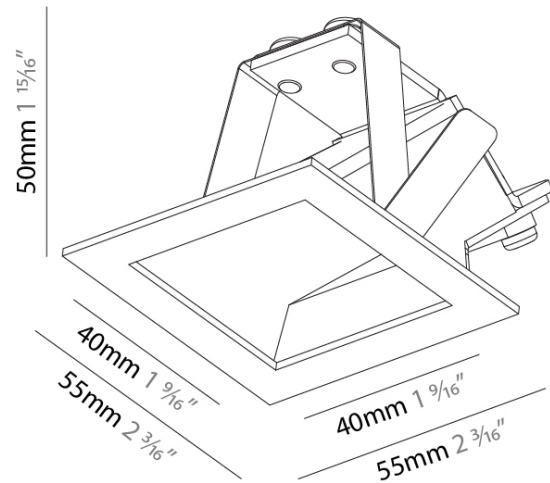

GENERAL

Series: Delight
Subseries: Delight Gooo!
Partner: Prolicht
Division: Architectural
Installation: Recessed
Product Type: Step Light
Mounting Location: Wall
Light Distribution: Asymmetric

PHYSICAL

Shape: Square
Length (mm): 55
Length (in): 2 ³/₁₆
Height (mm): 55
Depth (mm): 50
Height (in): 2 ³/₁₆
Depth (in): 1 ¹⁵/₁₆
Ceiling Thickness (mm): 10-15
Ceiling Thickness (in): 3/8 - 9/16
Min. Recessing Depth (mm): 15
Min. Recessing Depth (in): 9/16
Weight (kg): 0.11
Weight (lbs): 0.25
Fixture Finish: SSR / BKV / CWI / CRY / HAB / UFT / ITA / RUA / FTG / MYG / LOD / PUS / FRO / FUP / KIA / POP / BLS / SPG / MEY / GOH / CHC / COM / ABZ / JAG / OBR / MOS / ROR
Fixture Material: Aluminum

ELECTRICAL

Lamp Type: LED (Zhaga Standard)
Input Wattage (W): 2.2
Total Output Wattage (W): 2
Dimming: Tri-Mode (Non-Dimming and Phase Dimming (120Vac only) and 0-10V Dimming)
Driver Included: No
Driver Location: Remote
Driver Type: Constant Current - Universal
Input Voltage (V): 120 - 277
Constant Current (MA): 700

LED

Number of LEDs: 1
Color Temperature (°K): 2700 / 3000 / 4000
Max. Delivered Lumen (lm): 50
Nominal Lumen (lm): 170
CRI: >90 CRI
Lamp Life (hrs): 50000

RATINGS AND CERTIFICATIONS

Certified By: Certified for North American Standards
IP rating: IP20