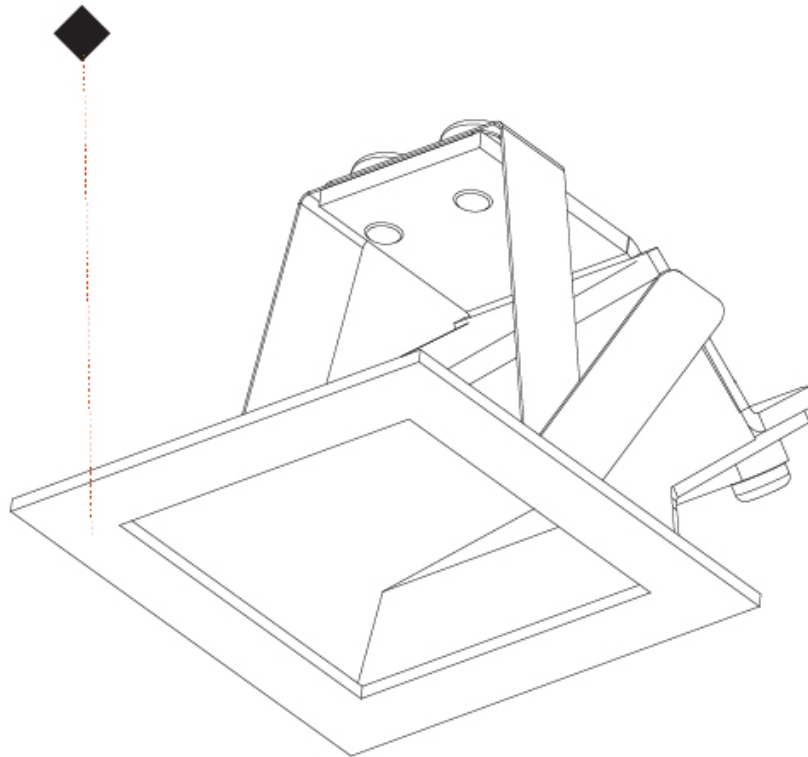

## DELIGHT GOOO! RECESSED

A35644-

PROJECT

TYPE

SPECIFIER

QUANTITY

DATE

A