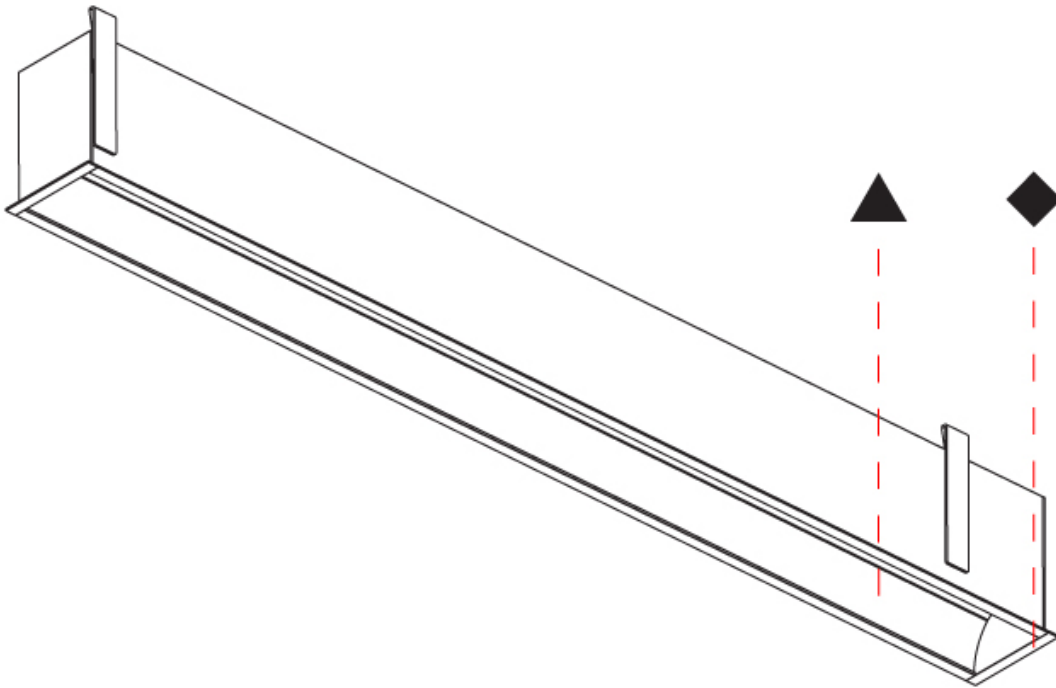

GROOVE SQUARE RECESSED

A35661-

PROJECT _____

TYPE _____

SPECIFIER _____

QUANTITY _____

DATE _____