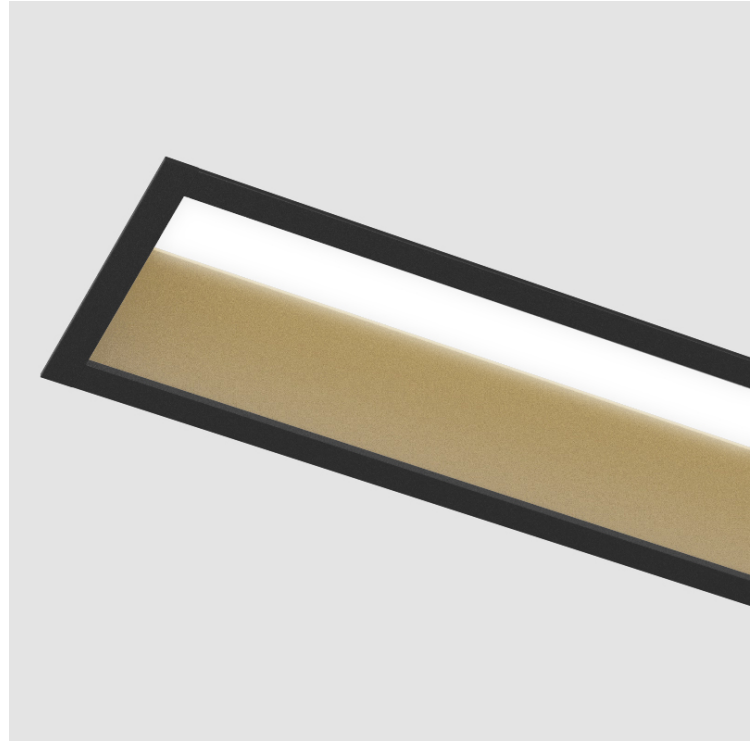

GENERAL

Series: Groove
Subseries: Groove Square
Brand: Prolicht
Division: Architectural
Mounting Type: Recessed
Mounting Location: Ceiling
Subcategory: Profile

PHYSICAL

Shape: Rectangle
Length (mm): 1460
Length (in): 57 1/2
Width (mm): 92
Width (in): 3 5/8
Height (mm): 120
Height (in): 4 3/4
Ceiling Thickness (mm): 10 / 12.5 / 15 / 25
Ceiling Thickness (in): 3/8 or 1/2 or 9/16 or 1
Min. Recessing Depth (mm): 160
Min. Recessing Depth (in): 6 5/16
Light Distribution: Direct
Weight (kg): 6.306
Weight (lbs): 13.87
Diffuser: PMMA - Opal
Fixture Finish: ANA / SSR / BKV / CWI / CRY / HAB / MSR / UFT / ITA / RUA / OGR / FTG / MYG / RWR / LOD / PUS / FRO / FUP / KIA / POP / BLS / SPG / MEY / GOH / GUM / CHC / COM / ABZ / JAG / OBR / MOS / ROR
Fixture Material: Aluminum
Cut-out Measurements: 1450mm / 57 1/16" x 85mm / 3 3/8"

ELECTRICAL

Lamp Type: LED (Zhaga Standard)
Input Wattage (W): 25.3
Total Output Wattage (W): 20 / 16 (3500K)
Dimming: 0-10V Dimming / Phase Dimming (120Vac Only)
Driver Included: Yes
Driver Location: Integrated
Driver Type: Constant Current - 120 / 277Vac
Driver Class: Class 2
Input Voltage (V): 120 - 277
Constant Current (mA): 350 / 500 (3500K)

LED

Color Temperature (°K): 3000 / 3500 / 4000
Max. Delivered Lumen (lm): 1710 / 1774 / 1810
CRI: >90 CRI
Lamp Life (hrs): 50000

RATINGS AND CERTIFICATIONS

Certified By: Certified for North American Standards
IP rating: IP20