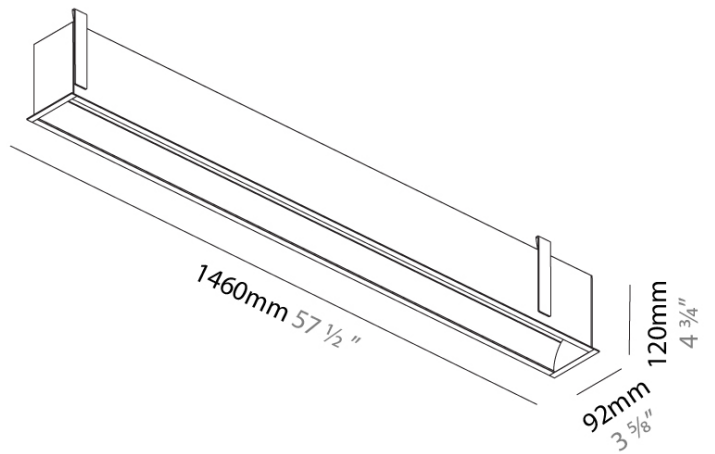

GENERAL

Series: Groove
Subseries: Groove Square
Brand: Prolicht
Division: Architectural
Mounting Type: Recessed
Mounting Location: Ceiling
Subcategory: Profile

PHYSICAL

Shape: Rectangle
Length (mm): 1460
Length (in): 57 1/2
Width (mm): 92
Width (in): 3 5/8
Height (mm): 120
Height (in): 4 3/4
Ceiling Thickness (mm): 10 / 12.5 / 15 / 25
Ceiling Thickness (in): 3/8 or 1/2 or 9/16 or 1
Min. Recessing Depth (mm): 160
Min. Recessing Depth (in): 6 5/16
Light Distribution: Direct
Weight (kg): 6.306
Weight (lbs): 13.87
Diffuser: PMMA - Opal
Fixture Finish: ANA / SSR / BKV / CWI / CRY / HAB / MSR / UFT / ITA / RUA / OGR / FTG / MYG / RWR / LOD / PUS / FRO / FUP / KIA / POP / BLS / SPG / MEY / GOH / GUM / CHC / COM / ABZ / JAG / OBR / MOS / ROR
Fixture Material: Aluminum
Cut-out Measurements: 1450mm / 57 1/16" x 85mm / 3 3/8"

ELECTRICAL

Lamp Type: LED (Zhaga Standard)
Input Wattage (W): 25.3
Total Output Wattage (W): 20 / 16 (3500K)
Dimming: 0-10V Dimming / Phase Dimming (120Vac Only)
Driver Included: Yes
Driver Location: Integrated
Driver Type: Constant Current - 120 / 277Vac
Driver Class: Class 2
Input Voltage (V): 120 - 277
Constant Current (mA): 350 / 500 (3500K)

LED

Color Temperature (°K): 3000 / 3500 / 4000
Max. Delivered Lumen (lm): 1710 / 1774 / 1810
CRI: >90 CRI
Lamp Life (hrs): 50000

RATINGS AND CERTIFICATIONS

Certified By: Certified for North American Standards
IP rating: IP20