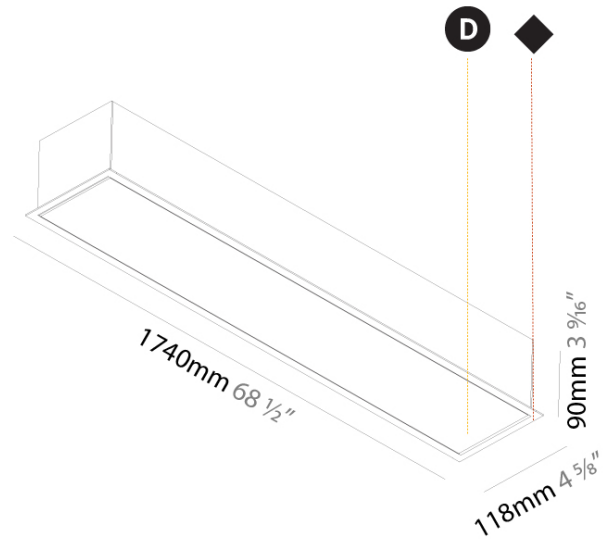

GENERAL

Series: Idaho
Subseries: Idaho 100
Brand: Prolicht
Division: Architectural
Mounting Type: Recessed
Mounting Location: Ceiling
Subcategory: Profile

PHYSICAL

Shape: Rectangle
Length (mm): 1740
Length (in): 68 1/2
Width (mm): 118
Width (in): 4 5/8
Height (mm): 90
Height (in): 3 9/16
Ceiling Thickness (mm): 10 / 12.5 / 15 / 25 / 30
Ceiling Thickness (in): 3/8 or 1/2 or 9/16 or 1 or 1 3/16
Min. Recessing Depth (mm): 145
Min. Recessing Depth (in): 5 11/16
Light Distribution: Direct
Weight (kg): 8.078
Weight (lbs): 17.77
Diffuser: PMMA - Opal or Micro-Prism
Fixture Finish: ANA / SSR / BKV / CWI / CRY / HAB / MSR / UFT / ITA / RUA / OGR / FTG / MYG / RWR / LOD / PUS / FRO / FUP / KIA / POP / BLS / SPG / MEY / GOH / GUM / CHC / COM / ABZ / JAG / OBR / MOS / ROR
Fixture Material: Aluminum
Cut-out Measurements: 1730mm / 68 1/8" x 107mm / 4 3/16"

ELECTRICAL

Lamp Type: LED (Zhaga Standard)
Input Wattage (W): 30
Total Output Wattage (W): 24
Dimming: Non-Dimming / Phase Dimming (120Vac only) / 0-10V Dimming
Driver Included: Yes
Driver Location: Integrated
Driver Type: Constant Current - 120 / 277Vac
Driver Class: Class 2
Input Voltage (V): 120 - 277
Constant Current (mA): 350

LED

Color Temperature (°K): 3000 / 3500 / 4000
Max. Delivered Lumen (lm): 3020 / 3126 / 3190
CRI: >80 CRI
Lamp Life (hrs): 50000

RATINGS AND CERTIFICATIONS

Certified By: Certified for North American Standards
IP rating: IP20