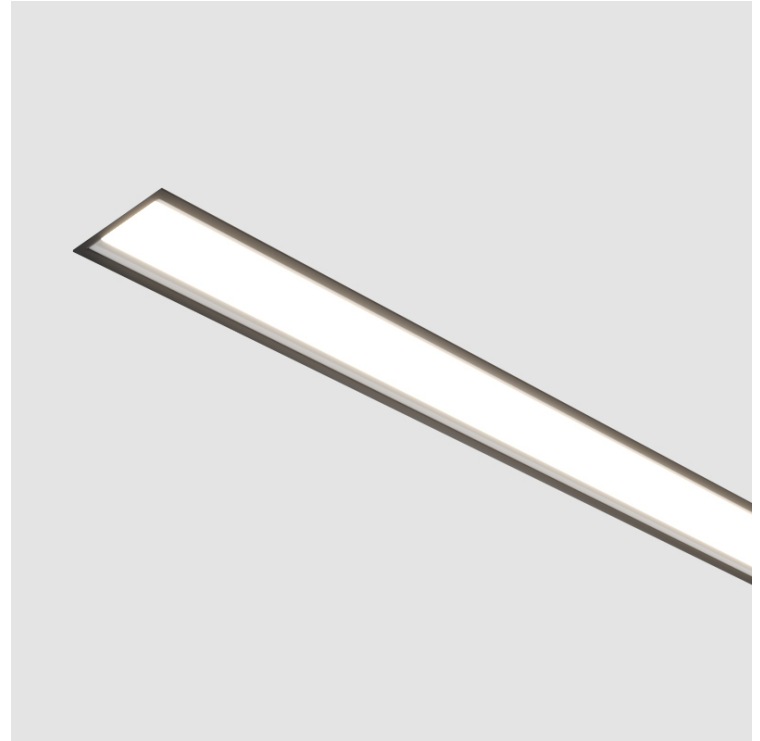

GENERAL

Series: Idaho
Subseries: Idaho 100
Brand: Prolicht
Division: Architectural
Mounting Type: Recessed
Mounting Location: Ceiling
Subcategory: Profile

PHYSICAL

Shape: Rectangle
Length (mm): 1740
Length (in): 68 1/2
Width (mm): 118
Width (in): 4 5/8
Height (mm): 90
Height (in): 3 9/16
Ceiling Thickness (mm): 10 / 12.5 / 15 / 25 / 30
Ceiling Thickness (in): 3/8 or 1/2 or 9/16 or 1 or 1 3/16
Min. Recessing Depth (mm): 145
Min. Recessing Depth (in): 5 11/16
Light Distribution: Direct
Weight (kg): 8.078
Weight (lbs): 17.77
Diffuser: PMMA - Opal or Micro-Prism
Fixture Finish: ANA / SSR / BKV / CWI / CRY / HAB / MSR / UFT / ITA / RUA / OGR / FTG / MYG / RWR / LOD / PUS / FRO / FUP / KIA / POP / BLS / SPG / MEY / GOH / GUM / CHC / COM / ABZ / JAG / OBR / MOS / ROR
Fixture Material: Aluminum
Cut-out Measurements: 1730mm / 68 1/8" x 107mm / 4 3/16"

ELECTRICAL

Lamp Type: LED (Zhaga Standard)
Input Wattage (W): 30
Total Output Wattage (W): 24
Dimming: Non-Dimming / Phase Dimming (120Vac only) / 0-10V Dimming
Driver Included: Yes
Driver Location: Integrated
Driver Type: Constant Current - 120 / 277Vac
Driver Class: Class 2
Input Voltage (V): 120 - 277
Constant Current (mA): 350

LED

Color Temperature (°K): 3000 / 3500 / 4000
Max. Delivered Lumen (lm): 3020 / 3126 / 3190
CRI: >80 CRI
Lamp Life (hrs): 50000

RATINGS AND CERTIFICATIONS

Certified By: Certified for North American Standards
IP rating: IP20