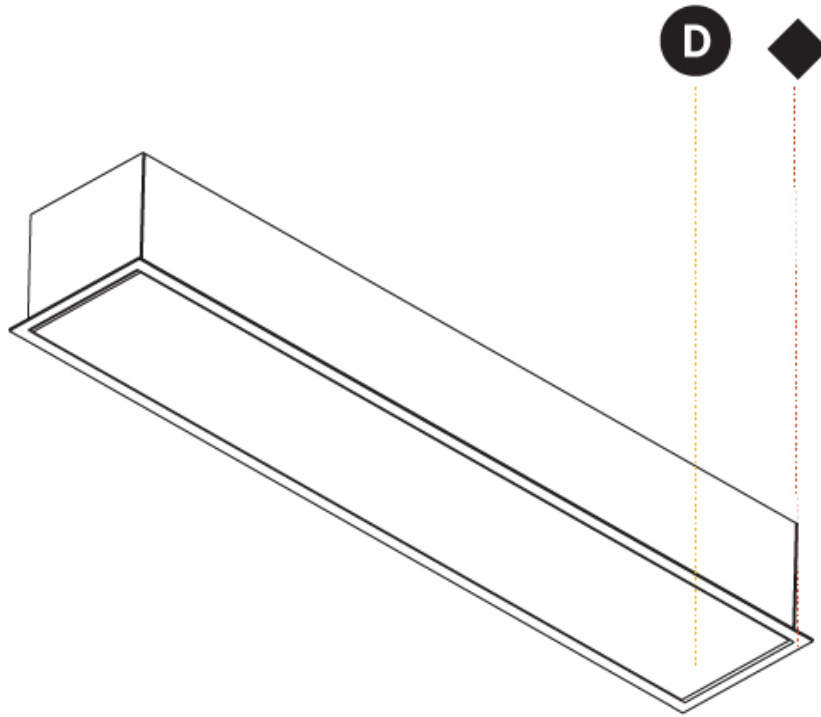

A35683-

PROJECT _____

TYPE _____

SPECIFIER _____

QUANTITY _____

DATE _____

A