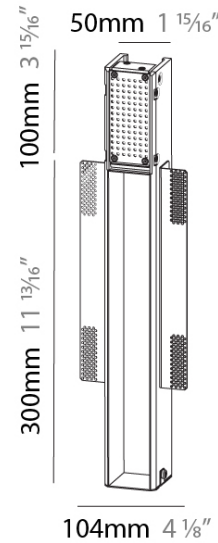

PHYSICAL

Shape: Rectangle
Width (mm): 50
Width (in): 1 15/16
Height (mm): 300
Depth (mm): 50
Height (in): 11 13/16
Depth (in): 1 15/16
Ceiling Thickness (mm): 10 / 12.5 / 15 / 25 / 30
Ceiling Thickness (in): 3/8 or 1/2 or 9/16 or 1 or 1 3/16
Min. Recessing Depth (mm): 90
Min. Recessing Depth (in): 3 9/16
Weight (kg): 1.2
Weight (lbs): 2.65
Fixture Finish: SSR / BKV / CWI / CRY / HAB / UFT / ITA / RUA / FTG / MYG / LOD / PUS / FRO / FUP / KIA / POP / BLS / SPG / MEY / GOH / CHC / COM / ABZ / JAG / OBR / MOS / ROR
Fixture Material: Aluminum
Cut-out Measurements: 402mm / 15 13/16" x 52mm / 2 1/16"
Upon Request: Unique Sizes Unique Ceiling Thickness

ELECTRICAL

Lamp Type: LED (Zhaga Standard)
Input Wattage (W): 1..1
Total Output Wattage (W): 1.0
Dimming: Non-Dimmable
Driver Included: Yes
Driver Location: Integrated
Driver Type: Constant Current - 120 / 277Vac
Driver Class: Class 2
Input Voltage (V): 120 - 277
Constant Current (MA): 350
Upon Request: Phase and 0-10V Dimming (Remote only)

LED

Number of LEDs: 1
Color Temperature (°K): 2700 / 3000 / 4000
Max. Delivered Lumen (lm): 57.4 / 60.2 / 64.8
CRI: >90 CRI
Lamp Life (hrs): 50000
Upon Request: RGB-W Special Color Temperature

RATINGS AND CERTIFICATIONS

Certified By: Certified for North American Standards
IP rating: IP20