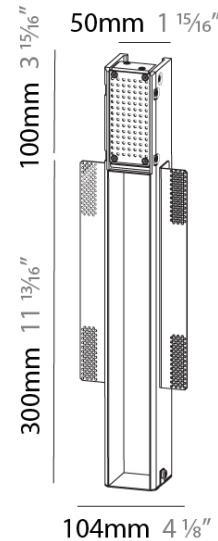

PHYSICAL

Shape: Rectangle
Width (mm): 50
Width (in): 1 15/16
Height (mm): 300
Depth (mm): 50
Height (in): 11 13/16
Depth (in): 1 15/16
Ceiling Thickness (mm): 10 / 12.5 / 15 / 25 / 30
Ceiling Thickness (in): 3/8 or 1/2 or 9/16 or 1 or 1 3/16
Min. Recessing Depth (mm): 90
Min. Recessing Depth (in): 3 9/16
Weight (kg): 1.2
Weight (lbs): 2.65
Fixture Finish: SSR / BKV / CWI / CRY / HAB / UFT / ITA / RUA / FTG / MYG / LOD / PUS / FRO / FUP / KIA / POP / BLS / SPG / MEY / GOH / CHC / COM / ABZ / JAG / OBR / MOS / ROR
Fixture Material: Aluminum
Cut-out Measurements: 402mm / 15 13/16" x 52mm / 2 1/16"
Upon Request: Unique Sizes Unique Ceiling Thickness

ELECTRICAL

Lamp Type: LED (Zhaga Standard)
Input Wattage (W): 1..1
Total Output Wattage (W): 1.0
Dimming: Non-Dimmable
Driver Included: Yes
Driver Location: Integrated
Driver Type: Constant Current - 120 / 277Vac
Driver Class: Class 2
Input Voltage (V): 120 - 277
Constant Current (MA): 350
Upon Request: Phase and 0-10V Dimming (Remote only)

LED

Number of LEDs: 1
Color Temperature (°K): 2700 / 3000 / 4000
Max. Delivered Lumen (lm): 57.4 / 60.2 / 64.8
CRI: >90 CRI
Lamp Life (hrs): 50000
Upon Request: RGB-W Special Color Temperature

RATINGS AND CERTIFICATIONS

Certified By: Certified for North American Standards
IP rating: IP20