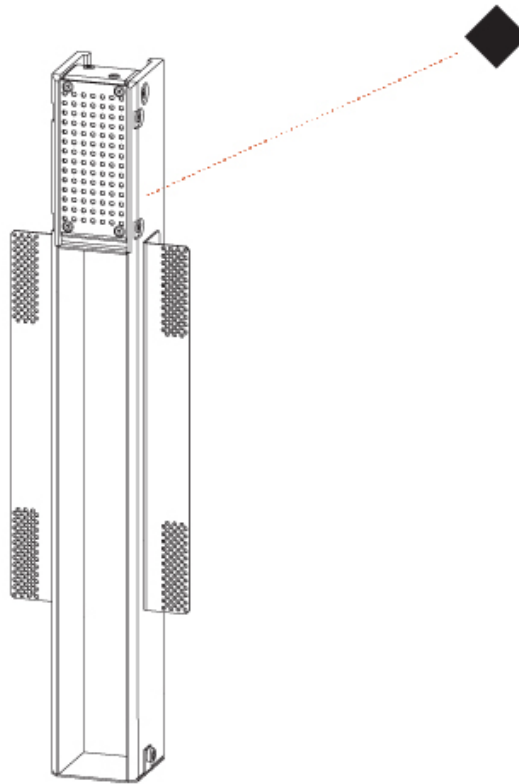

DELIGHT ONLY LIGHT TRIMLESS

A35690-

PROJECT

TYPE

SPECIFIER

QUANTITY

DATE

A