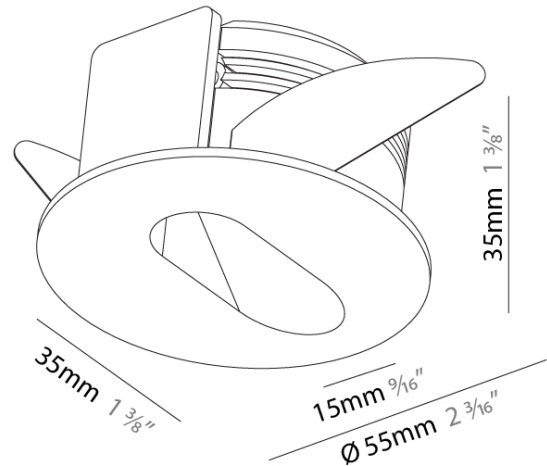

A35693- -

base number   Color   Finishes
Temperature   (Diamond)

1. To build a product code in our configurator select the specify button on the base model # product page
2. To build a manual product code on this datasheet choose from the options listed below in blue font and add the suffix to the base model #

GENERAL

Series: Delight
Subseries: Delight Lollipop Round Wide
Partner: Prolicht
Division: Architectural
Installation: Recessed
Product Type: Step Light
Mounting Location: Wall
Light Distribution: Asymmetric

PHYSICAL

Shape: Round
Diameter (mm): 55
Diameter (in): 2 ³/₁₆"
Depth (mm): 35
Depth (in): 1 ³/₈"
Min. Recessing Depth (mm): 40
Min. Recessing Depth (in): 1 ⁹/₁₆"
Weight (kg): 0.11
Weight (lbs): 0.25
Fixture Finish: SSR / BKV / CWI / CRY / HAB / UFT / ITA / RUA / FTG / MYG / LOD / PUS / FRO / FUP / KIA / POP / BLS / SPG / MEY / GOH / CHC / COM / ABZ / JAG / OBR / MOS / ROR
Fixture Material: Aluminum

ELECTRICAL

Lamp Type: LED (Zhaga Standard)
Input Wattage (W): 2.2
Total Output Wattage (W): 2
Dimming: 0-10V Dimming / Phase Dimming (120Vac Only)
Driver Included: No
Driver Location: Remote
Driver Type: Constant Current - 120 / 277Vac
Input Voltage (V): 120 - 277
Constant Current (MA): 700

LED

Number of LEDs: 1
Color Temperature (°K): 2700 / 3000 / 4000
Max. Delivered Lumen (lm): 150 / 160 / 170
CRI: >90 CRI
Lamp Life (hrs): 50000

RATINGS AND CERTIFICATIONS

Certified By: Certified for North American Standards
IP rating: IP20