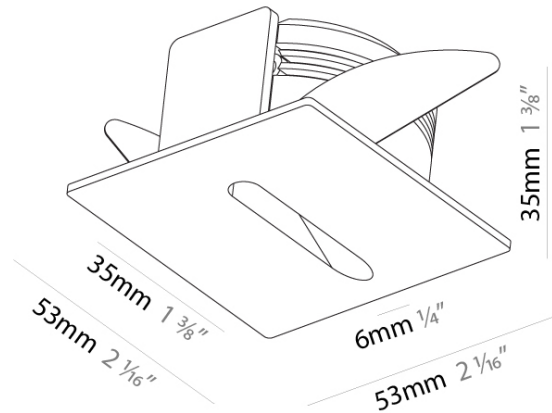

1. To build a product code in our configurator select the specify button on the base model # product page
2. To build a manual product code on this datasheet choose from the options listed below in blue font and add the suffix to the base model #

GENERAL

Series: Delight
Subseries: Delight Lollipop Square
Partner: Prolicht
Division: Architectural
Installation: Recessed
Product Type: Step Light
Mounting Location: Wall
Light Distribution: Asymmetric

PHYSICAL

Shape: Square
Length (mm): 53
Length (in): 2 1/16
Height (mm): 53
Depth (mm): 35
Height (in): 2 1/16
Depth (in): 1 3/8
Min. Recessing Depth (mm): 40
Min. Recessing Depth (in): 1 9/16
Weight (kg): 0.11
Weight (lbs): 0.25
Fixture Finish: SSR / BKV / CWI / CRY / HAB / UFT / ITA / RUA / FTG / MYG / LOD / PUS / FRO / FUP / KIA / POP / BLS / SPG / MEY / GOH / CHC / COM / ABZ / JAG / OBR / MOS / ROR
Fixture Material: Aluminum

ELECTRICAL

Lamp Type: LED (Zhaga Standard)
Input Wattage (W): 2.2
Total Output Wattage (W): 2
Dimming: 0-10V Dimming / Phase Dimming (120Vac Only)
Driver Included: No
Driver Location: Remote
Driver Type: Constant Current - 120 / 277Vac
Input Voltage (V): 120 - 277
Constant Current (MA): 700

LED

Number of LEDs: 1
Color Temperature (°K): 2700 / 3000 / 4000
Max. Delivered Lumen (lm): 80 / 80 / 90
Nominal Lumen (lm): 144
CRI: >90 CRI
Lamp Life (hrs): 50000

RATINGS AND CERTIFICATIONS

Certified By: Certified for North American Standards
IP rating: IP20