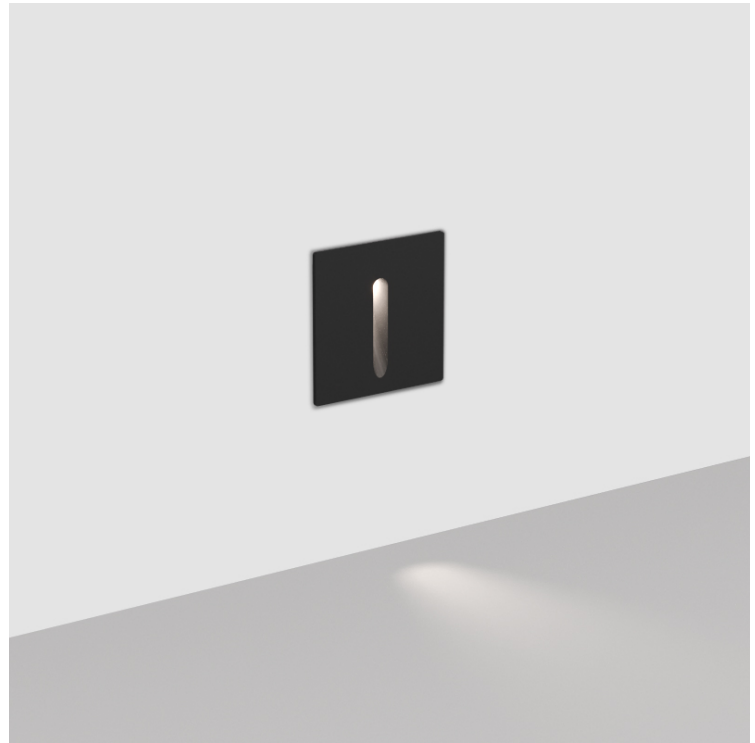

1. To build a product code in our configurator select the specify button on the base model # product page
2. To build a manual product code on this datasheet choose from the options listed below in blue font and add the suffix to the base model #

GENERAL

Series: Delight
Subseries: Delight Lollipop Square
Partner: Prolicht
Division: Architectural
Installation: Recessed
Product Type: Step Light
Mounting Location: Wall
Light Distribution: Asymmetric

PHYSICAL

Shape: Square
Length (mm): 53
Length (in): 2 1/16
Height (mm): 53
Depth (mm): 35
Height (in): 2 1/16
Depth (in): 1 3/8
Min. Recessing Depth (mm): 40
Min. Recessing Depth (in): 1 9/16
Weight (kg): 0.11
Weight (lbs): 0.25
Fixture Finish: SSR / BKV / CWI / CRY / HAB / UFT / ITA / RUA / FTG / MYG / LOD / PUS / FRO / FUP / KIA / POP / BLS / SPG / MEY / GOH / CHC / COM / ABZ / JAG / OBR / MOS / ROR
Fixture Material: Aluminum

ELECTRICAL

Lamp Type: LED (Zhaga Standard)
Input Wattage (W): 2.2
Total Output Wattage (W): 2
Dimming: 0-10V Dimming / Phase Dimming (120Vac Only)
Driver Included: No
Driver Location: Remote
Driver Type: Constant Current - 120 / 277Vac
Input Voltage (V): 120 - 277
Constant Current (MA): 700

LED

Number of LEDs: 1
Color Temperature (°K): 2700 / 3000 / 4000
Max. Delivered Lumen (lm): 80 / 80 / 90
Nominal Lumen (lm): 144
CRI: >90 CRI
Lamp Life (hrs): 50000

RATINGS AND CERTIFICATIONS

Certified By: Certified for North American Standards
IP rating: IP20