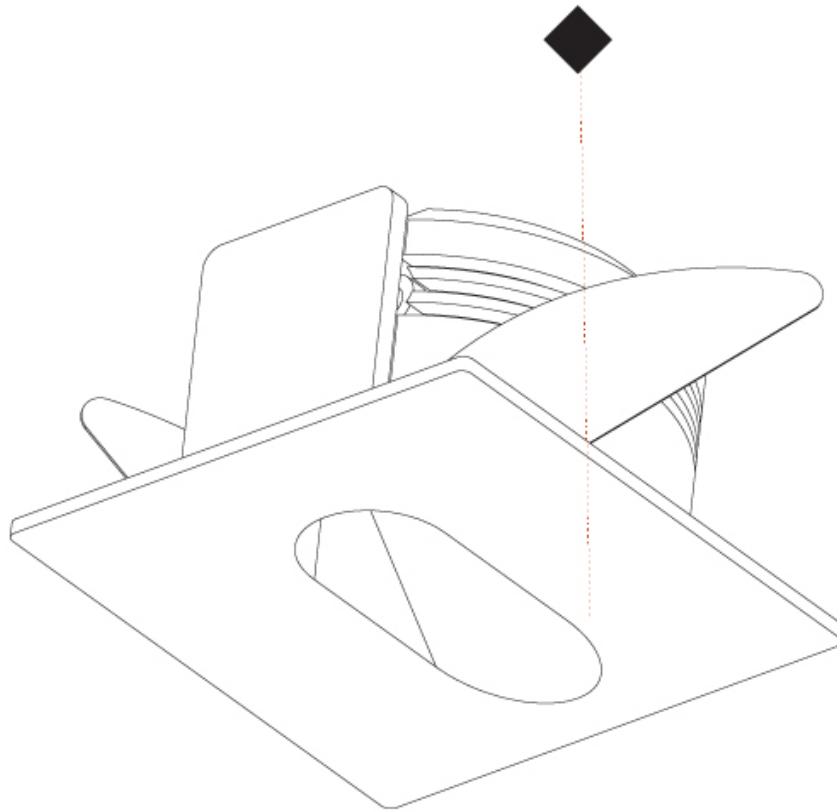

DELIGHT LOLLIPOP SQUARE WIDE RECESSED

A35695-

PROJECT

TYPE

SPECIFIER

QUANTITY

DATE

A