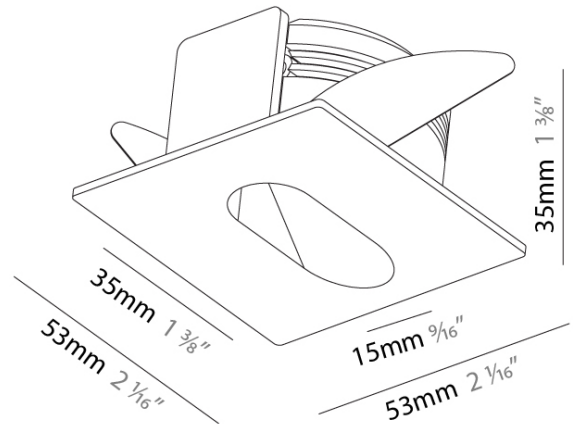

1. To build a product code in our configurator select the specify button on the base model # product page
2. To build a manual product code on this datasheet choose from the options listed below in blue font and add the suffix to the base model #

GENERAL

Series: Delight
Subseries: Delight Lollipop Square Wide
Partner: Prolicht
Division: Architectural
Installation: Recessed
Product Type: Step Light
Mounting Location: Wall
Light Distribution: Asymmetric

PHYSICAL

Shape: Square
Length (mm): 53
Length (in): 2 1/4
Height (mm): 53
Depth (mm): 35
Height (in): 2 1/4
Depth (in): 1 3/8
Min. Recessing Depth (mm): 40
Min. Recessing Depth (in): 1 5/16
Weight (kg): 0.11
Weight (lbs): 0.25
Fixture Finish: SSR / BKV / CWI / CRY / HAB / UFT / ITA / RUA / FTG / MYG / LOD / PUS / FRO / FUP / KIA / POP / BLS / SPG / MEY / GOH / CHC / COM / ABZ / JAG / OBR / MOS / ROR
Fixture Material: Aluminum

ELECTRICAL

Lamp Type: LED (Zhaga Standard)
Input Wattage (W): 2.2
Total Output Wattage (W): 2
Dimming: 0-10V Dimming / Phase Dimming (120Vac Only)
Driver Included: No
Driver Location: Remote
Driver Type: Constant Current - 120 / 277Vac
Input Voltage (V): 120 - 277
Constant Current (MA): 700

LED

Number of LEDs: 1
Color Temperature (°K): 2700 / 3000 / 4000
Max. Delivered Lumen (lm): 150 / 160 / 170
CRI: >90 CRI
Lamp Life (hrs): 50000

RATINGS AND CERTIFICATIONS

Certified By: Certified for North American Standards
IP rating: IP20