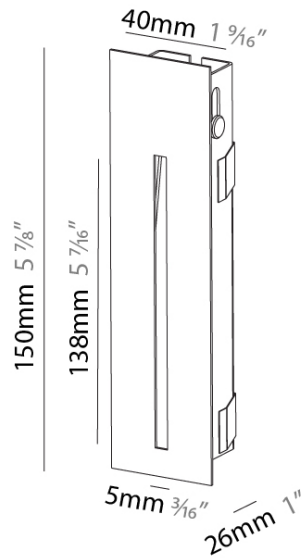

GENERAL

Series: Delight
Subseries: Delight String
Partner: Prolicht
Division: Architectural
Installation: Recessed
Product Type: Step Light
Mounting Location: Wall
Light Distribution: Asymmetric

PHYSICAL

Shape: Rectangle
Width (mm): 40
Width (in): 1 9/16
Height (mm): 150
Depth (mm): 26
Height (in): 5 7/8
Depth (in): 1
Ceiling Thickness (mm): 10 / 12 / 15
Ceiling Thickness (in): 3/8 or 1/2 or 9/16
Min. Recessing Depth (mm): 30
Min. Recessing Depth (in): 1 3/16
Weight (kg): .21
Weight (lbs): .46
Installation Requirement: 140mm / 5 1/2" x 34mm / 1 5/16"
Fixture Finish: SSR / BKV / CWI / CRY / HAB / UFT / ITA / RUA / FTG / MYG / LOD / PUS / FRO / FUP / KIA / POP / BLS / SPG / MEY / GOH / CHC / COM / ABZ / JAG / OBR / MOS / ROR
Fixture Material: Aluminum

ELECTRICAL

Lamp Type: LED (Zhaga Standard)
Input Wattage (W): 2.2
Total Output Wattage (W): 2
Dimming: Non-Dimming / Phase Dimming (120Vac only) / 0-10V Dimming
Driver Included: No
Driver Location: Remote
Driver Type: Constant Current - 120 / 277Vac
Driver Class: Class 2
Input Voltage (V): 120 - 277
Constant Current (MA): 700

LED

Number of LEDs: 1
Color Temperature (°K): 2700 / 3000 / 3500 / 4000
Max. Delivered Lumen (lm): 30
CRI: >90 CRI
Lamp Life (hrs): 50000

RATINGS AND CERTIFICATIONS

Certified By: Certified for North American Standards
IP rating: IP20

PROJECT
TYPE
SPECIFIER
QUANTITY
DATE