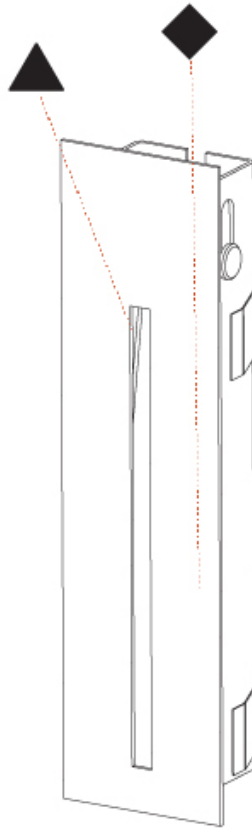

### A35696-

base number    Color    Finishes    Finishes  
 Temperature    (Diamond)    (Triangle)

- To build a product code in our configurator select the specify button on the base model # product page
- To build a manual product code on this datasheet choose from the options listed below in blue font and add the suffix to the base model #

#### PHYSICAL

Shape: Rectangle  
 Width (mm): 40  
 Width (in): 1 9/16  
 Height (mm): 150  
 Depth (mm): 26  
 Height (in): 5 7/8  
 Depth (in): 1  
 Ceiling Thickness (mm): 10 / 12 / 15  
 Ceiling Thickness (in): 3/8 or 1/2 or 9/16  
 Min. Recessing Depth (mm): 30  
 Min. Recessing Depth (in): 1 3/16  
 Weight (kg): .21  
 Weight (lbs): .46  
 Installation Requirement: 140mm / 5 1/2" x 34mm / 1 5/16"  
 Fixture Finish: SSR / BKV / CWI / CRY / HAB / UFT / ITA / RUA / FTG / MYG / LOD / PUS / FRO / FUP / KIA / POP / BLS / SPG / MEY / GOH / CHC / COM / ABZ / JAG / OBR / MOS / ROR  
 Fixture Material: Aluminum

## DELIGHT STRING RECESSED

A35696-

PROJECT

TYPE

SPECIFIER

QUANTITY

DATE

A