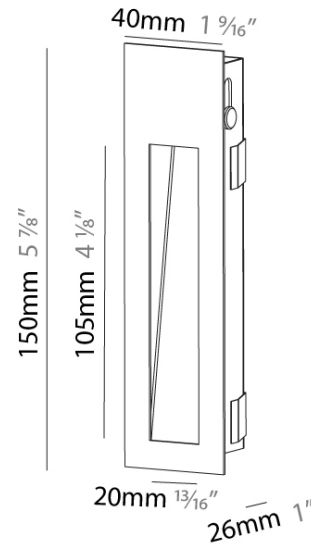

GENERAL

Series: Delight
Subseries: Delight String Wide
Partner: Prolicht
Division: Architectural
Installation: Recessed
Product Type: Step Light
Mounting Location: Wall
Light Distribution: Asymmetric

PHYSICAL

Shape: Rectangle
Width (mm): 40
Width (in): 1 9/16
Height (mm): 150
Depth (mm): 26
Height (in): 5 7/8
Depth (in): 1
Ceiling Thickness (mm): 10 / 12 / 15
Ceiling Thickness (in): 3/8 or 1/2 or 9/16
Min. Recessing Depth (mm): 30
Min. Recessing Depth (in): 1 3/16
Weight (kg): 0.21
Weight (lbs): 0.46
Screws: No visible screws
Fixture Finish: SSR / BKV / CWI / CRY / HAB / UFT / ITA / RUA / FTG / MYG / LOD / PUS / FRO / FUP / KIA / POP / BLS / SPG / MEY / GOH / CHC / COM / ABZ / JAG / OBR / MOS / ROR
Fixture Material: Aluminum
Cut-out Measurements: 140mm / 5 1/2" x 34mm / 1 5/16"

ELECTRICAL

Lamp Type: LED (Zhaga Standard)
Input Wattage (W): 2.2
Total Output Wattage (W): 2
Dimming: Non-Dimming / Phase Dimming (120Vac only) / 0-10V Dimming
Driver Included: No
Driver Location: Remote
Driver Type: Constant Current - 120 / 277Vac
Driver Class: Class 2
Input Voltage (V): 120 - 277
Constant Current (MA): 700

LED

Number of LEDs: 1
Color Temperature (°K): 2700 / 3000 / 3500 / 4000
Max. Delivered Lumen (lm): 60 / 60 / 68 / 70
CRI: >90 CRI
Lamp Life (hrs): 50000

RATINGS AND CERTIFICATIONS

Certified By: Certified for North American Standards
IP rating: IP20