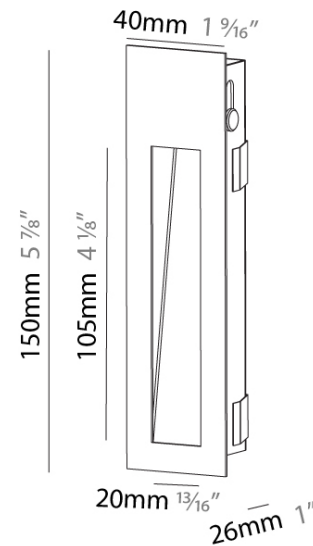

GENERAL

Series: Delight
Subseries: Delight String Wide
Partner: Prolicht
Division: Architectural
Installation: Recessed
Product Type: Step Light
Mounting Location: Wall
Light Distribution: Asymmetric

PHYSICAL

Shape: Rectangle
Width (mm): 40
Width (in): 1 9/16
Height (mm): 150
Depth (mm): 26
Height (in): 5 7/8
Depth (in): 1
Ceiling Thickness (mm): 10 / 12 / 15
Ceiling Thickness (in): 3/8 or 1/2 or 9/16
Min. Recessing Depth (mm): 30
Min. Recessing Depth (in): 1 3/16
Weight (kg): 0.21
Weight (lbs): 0.46
Screws: No visible screws
Fixture Finish: SSR / BKV / CWI / CRY / HAB / UFT / ITA / RUA / FTG / MYG / LOD / PUS / FRO / FUP / KIA / POP / BLS / SPG / MEY / GOH / CHC / COM / ABZ / JAG / OBR / MOS / ROR
Fixture Material: Aluminum
Cut-out Measurements: 140mm / 5 1/2" x 34mm / 1 5/16"

ELECTRICAL

Lamp Type: LED (Zhaga Standard)
Input Wattage (W): 2.2
Total Output Wattage (W): 2
Dimming: Non-Dimming / Phase Dimming (120Vac only) / 0-10V Dimming
Driver Included: No
Driver Location: Remote
Driver Type: Constant Current - 120 / 277Vac
Driver Class: Class 2
Input Voltage (V): 120 - 277
Constant Current (MA): 700

LED

Number of LEDs: 1
Color Temperature (°K): 2700 / 3000 / 3500 / 4000
Max. Delivered Lumen (lm): 60 / 60 / 68 / 70
CRI: >90 CRI
Lamp Life (hrs): 50000

RATINGS AND CERTIFICATIONS

Certified By: Certified for North American Standards
IP rating: IP20