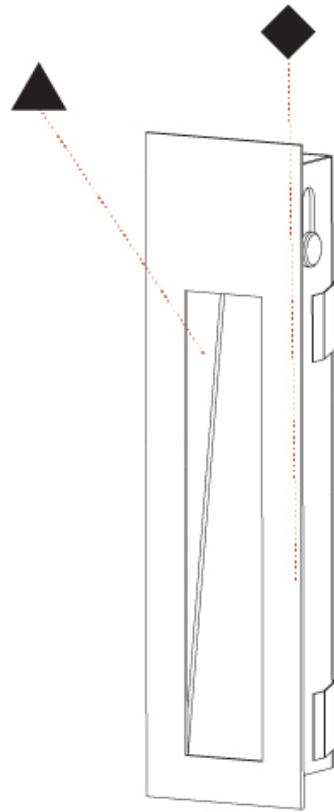

Shape: Rectangle
Width (mm): 40
Width (in): 1 9/16
Height (mm): 150
Depth (mm): 26
Height (in): 5 7/8
Depth (in): 1
Ceiling Thickness (mm): 10 / 12 / 15
Ceiling Thickness (in): 3/8 or 1/2 or 9/16
Min. Recessing Depth (mm): 30
Min. Recessing Depth (in): 1 3/16
Weight (kg): 0.21
Weight (lbs): 0.46
Screws: No visible screws
Fixture Finish: SSR / BKV / CWI / CRY / HAB / UFT / ITA / RUA / FTG / MYG / LOD / PUS / FRO / FUP / KIA / POP / BLS / SPG / MEY / GOH / CHC / COM / ABZ / JAG / OBR / MOS / ROR
Fixture Material: Aluminum
Cut-out Measurements: 140mm / 5 1/2" x 34mm / 1 5/16"

DELIGHT STRING WIDE RECESSED

A35698-

PROJECT

TYPE

SPECIFIER

QUANTITY

DATE

A