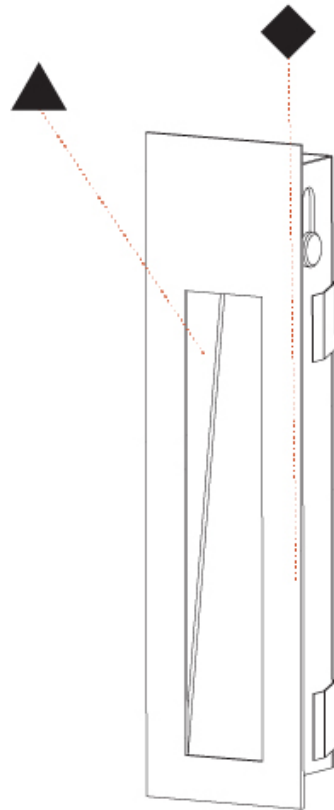

Shape: Rectangle
Width (mm): 40
Width (in): 1 9/16
Height (mm): 150
Depth (mm): 26
Height (in): 5 7/8
Depth (in): 1
Ceiling Thickness (mm): 10 / 12 / 15
Ceiling Thickness (in): 3/8 or 1/2 or 9/16
Min. Recessing Depth (mm): 30
Min. Recessing Depth (in): 1 3/16
Weight (kg): 0.21
Weight (lbs): 0.46
Screws: No visible screws
Fixture Finish: SSR / BKV / CWI / CRY / HAB / UFT / ITA / RUA / FTG / MYG / LOD / PUS / FRO / FUP / KIA / POP / BLS / SPG / MEY / GOH / CHC / COM / ABZ / JAG / OBR / MOS / ROR
Fixture Material: Aluminum
Cut-out Measurements: 140mm / 5 1/2" x 34mm / 1 5/16"

DELIGHT STRING WIDE RECESSED

A35698-

PROJECT

TYPE

SPECIFIER

QUANTITY

DATE

A