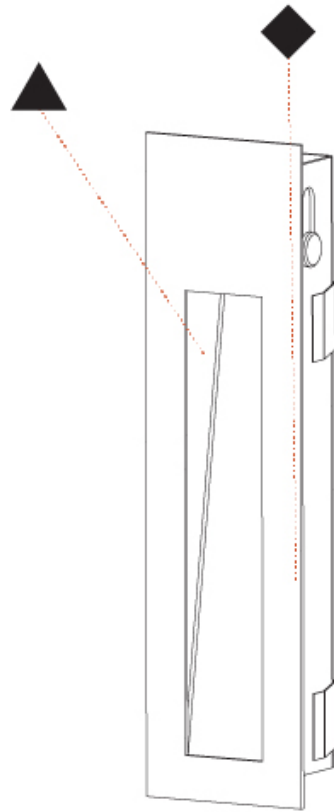

#### PHYSICAL

Shape: Rectangle
Width (mm): 40
Width (in): 1 9/16
Height (mm): 150
Depth (mm): 26
Height (in): 5 7/8
Depth (in): 1
Ceiling Thickness (mm): 10 / 12 / 15
Ceiling Thickness (in): 3/8 or 1/2 or 9/16
Min. Recessing Depth (mm): 30
Min. Recessing Depth (in): 1 3/16
Weight (kg): 0.21
Weight (lbs): 0.46
Screws: No visible screws
Fixture Finish: SSR / BKV / CWI / CRY / HAB / UFT / ITA / RUA / FTG / MYG / LOD / PUS / FRO / FUP / KIA / POP / BLS / SPG / MEY / GOH / CHC / COM / ABZ / JAG / OBR / MOS / ROR
Fixture Material: Aluminum
Cut-out Measurements: 140mm / 5 1/2" x 34mm / 1 5/16"

## DELIGHT STRING WIDE RECESSED

A35698-

PROJECT

TYPE

SPECIFIER

QUANTITY

DATE

A