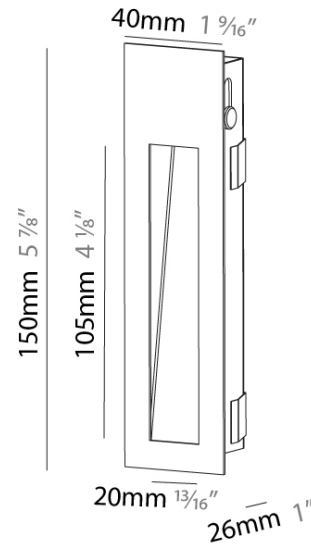

GENERAL

Series: Delight
Subseries: Delight String Wide
Partner: Prolicht
Division: Architectural
Installation: Recessed
Product Type: Step Light
Mounting Location: Wall
Light Distribution: Asymmetric

PHYSICAL

Shape: Rectangle
Width (mm): 40
Width (in): 1 9/16
Height (mm): 150
Depth (mm): 26
Height (in): 5 7/8
Depth (in): 1
Ceiling Thickness (mm): 10 / 12 / 15
Ceiling Thickness (in): 3/8 or 1/2 or 9/16
Min. Recessing Depth (mm): 30
Min. Recessing Depth (in): 1 3/16
Weight (kg): 0.21
Weight (lbs): 0.46
Screws: No visible screws
Fixture Finish: SSR / BKV / CWI / CRY / HAB / UFT / ITA / RUA / FTG / MYG / LOD / PUS / FRO / FUP / KIA / POP / BLS / SPG / MEY / GOH / CHC / COM / ABZ / JAG / OBR / MOS / ROR
Fixture Material: Aluminum
Cut-out Measurements: 140mm / 5 1/2" x 34mm / 1 5/16"

ELECTRICAL

Lamp Type: LED (Zhaga Standard)
Input Wattage (W): 2.2
Total Output Wattage (W): 2
Dimming: Non-Dimming / Phase Dimming (120Vac only) / 0-10V Dimming
Driver Included: No
Driver Location: Remote
Driver Type: Constant Current - 120 / 277Vac
Driver Class: Class 2
Input Voltage (V): 120 - 277
Constant Current (MA): 700

LED

Number of LEDs: 1
Color Temperature (°K): 2700 / 3000 / 3500 / 4000
Max. Delivered Lumen (lm): 60 / 60 / 68 / 70
CRI: >90 CRI
Lamp Life (hrs): 50000

RATINGS AND CERTIFICATIONS

Certified By: Certified for North American Standards
IP rating: IP20