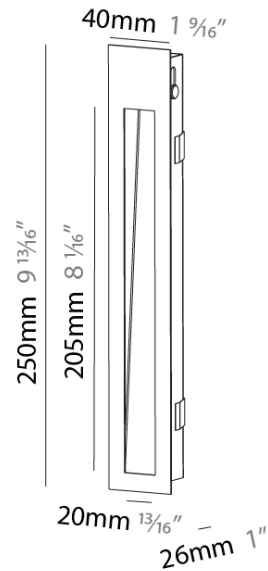

GENERAL

Series: Delight
Subseries: Delight String Wide
Partner: Prolicht
Division: Architectural
Installation: Recessed
Product Type: Step Light
Mounting Location: Wall
Light Distribution: Asymmetric

PHYSICAL

Shape: Rectangle
Length (mm): 250
Length (in): 9 13/16
Width (mm): 40
Width (in): 1 9/16
Height (mm): 250
Depth (mm): 26
Height (in): 9 13/16
Depth (in): 1
Ceiling Thickness (mm): 10 / 12 / 15
Ceiling Thickness (in): 3/8 or 1/2 or 9/16
Min. Recessing Depth (mm): 30
Min. Recessing Depth (in): 1 3/16
Weight (kg): .83
Weight (lbs): 1.8
Fixture Finish: SSR / BKV / CWI / CRY / HAB / UFT / ITA / RUA / FTG / MYG / LOD / PUS / FRO / FUP / KIA / POP / BLS / SPG / MEY / GOH / CHC / COM / ABZ / JAG / OBR / MOS / ROR
Fixture Material: Aluminum
Cut-out Measurements: 240mm / 9 7/16" x 34mm / 1 5/16"

ELECTRICAL

Lamp Type: LED (Zhaga Standard)
Input Wattage (W): 2.2
Total Output Wattage (W): 2
Dimming: 0-10V Dimming / Phase Dimming (120Vac Only)
Driver Included: No
Driver Location: Remote
Driver Type: Constant Current - 120 / 277Vac
Driver Class: Class 2
Input Voltage (V): 120 - 277
Constant Current (MA): 700

LED

Number of LEDs: 1
Color Temperature (°K): 2700 / 3000 / 3500 / 4000
Max. Delivered Lumen (lm): 60 / 60 / 68 / 70
CRI: >90 CRI
Lamp Life (hrs): 50000

RATINGS AND CERTIFICATIONS

Certified By: Certified for North American Standards
IP rating: IP20