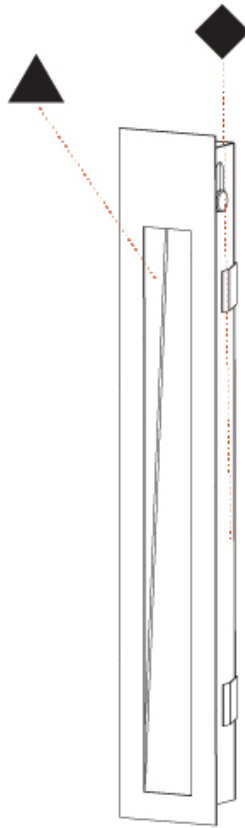

### A35699-

base number	Color	Finishes	Finishes
	Temperature	(Diamond)	(Triangle)

- To build a product code in our configurator select the specify button on the base model # product page
- To build a manual product code on this datasheet choose from the options listed below in blue font and add the suffix to the base model #

#### PHYSICAL

Shape: Rectangle
Length (mm): 250
Length (in): 9 13/16
Width (mm): 40
Width (in): 1 9/16
Height (mm): 250
Depth (mm): 26
Height (in): 9 13/16
Depth (in): 1
Ceiling Thickness (mm): 10 / 12 / 15
Ceiling Thickness (in): 3/8 or 1/2 or 9/16
Min. Recessing Depth (mm): 30
Min. Recessing Depth (in): 1 3/16
Weight (kg): .83
Weight (lbs): 1.8
Fixture Finish: SSR / BKV / CWI / CRY / HAB / UFT / ITA / RUA / FTG / MYG / LOD / PUS / FRO / FUP / KIA / POP / BLS / SPG / MEY / GOH / CHC / COM / ABZ / JAG / OBR / MOS / ROR
Fixture Material: Aluminum
Cut-out Measurements: 240mm / 9 7/16" x 34mm / 1 5/16"

## DELIGHT STRING WIDE RECESSED

A35699-

PROJECT

TYPE

SPECIFIER

QUANTITY

DATE

A