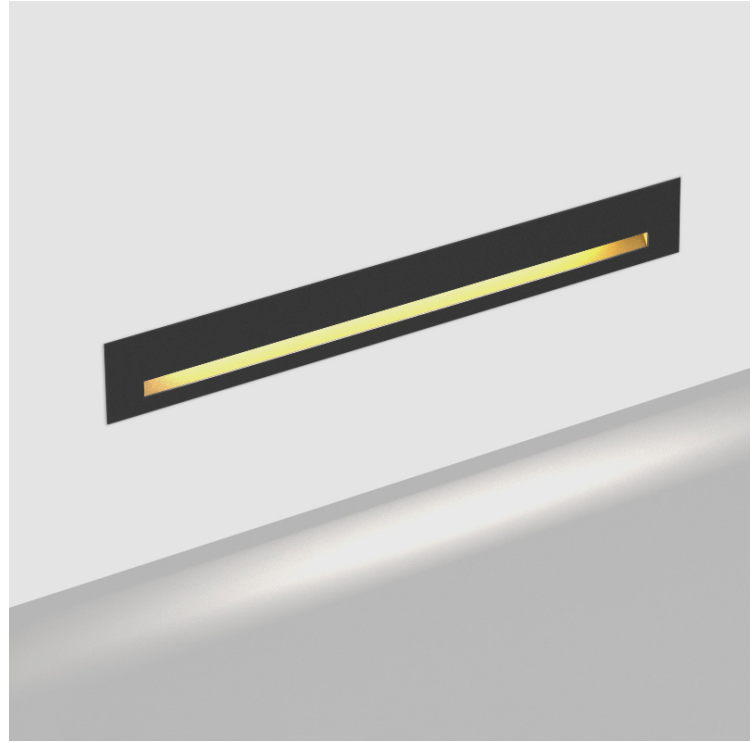

GENERAL

Series: Delight
Subseries: Delight String Step
Partner: Prolicht
Division: Architectural
Installation: Recessed
Product Type: Step Light
Mounting Location: Wall
Light Distribution: Asymmetric

PHYSICAL

Shape: Rectangle
Length (mm): 340
Length (in): 13 3/8"
Height (mm): 40
Depth (mm): 27
Height (in): 1 9/16"
Depth (in): 1 1/16"
Ceiling Thickness (mm): 10 / 12 / 15
Ceiling Thickness (in): 3/8 or 1/2 or 9/16
Min. Recessing Depth (mm): 30
Min. Recessing Depth (in): 1 3/16"
Weight (kg): 0.404
Weight (lbs): 0.89
Fixture Finish: SSR / BKV / CWI / CRY / HAB / UFT / ITA / RUA / FTG / MYG / LOD / PUS / FRO / FUP / KIA / POP / BLS / SPG / MEY / GOH / CHC / COM / ABZ / JAG / OBR / MOS / ROR
Fixture Material: Aluminum
Cut-out Measurements: 330mm / 13" x 34mm / 1 5/16"

ELECTRICAL

Lamp Type: LED (Zhaga Standard)
Input Wattage (W): 4
Total Output Wattage (W): 3.6
Dimming: 0-10V Dimming / Phase Dimming (120Vac Only)
Driver Included: No
Driver Location: Remote
Driver Type: Constant Voltage - 120 / 277Vac
Driver Class: Class 2
Input Voltage (V): 120 - 277
Output Voltage (V): 24

LED

Number of LEDs: 1
Color Temperature (°K): 3000 / 3500 / 5000
Max. Delivered Lumen (lm): 120
CRI: >80 CRI
Lamp Life (hrs): 50000

RATINGS AND CERTIFICATIONS

Certified By: Certified for North American Standards
IP rating: IP20