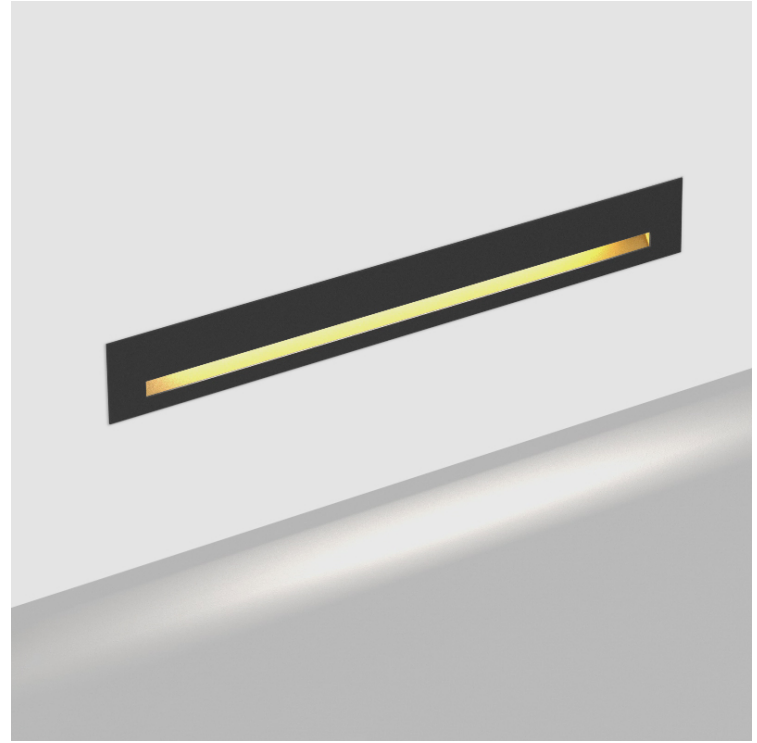

GENERAL

Series: Delight
Subseries: Delight String Step
Partner: Prolicht
Division: Architectural
Installation: Recessed
Product Type: Step Light
Mounting Location: Wall
Light Distribution: Asymmetric

PHYSICAL

Shape: Rectangle
Length (mm): 340
Length (in): 13 3/8
Height (mm): 40
Depth (mm): 27
Height (in): 1 9/16
Depth (in): 1 1/16
Ceiling Thickness (mm): 10 / 12 / 15
Ceiling Thickness (in): 3/8 or 1/2 or 9/16
Min. Recessing Depth (mm): 30
Min. Recessing Depth (in): 1 3/16
Weight (kg): 0.404
Weight (lbs): 0.89
Fixture Finish: SSR / BKV / CWI / CRY / HAB / UFT / ITA / RUA / FTG / MYG / LOD / PUS / FRO / FUP / KIA / POP / BLS / SPG / MEY / GOH / CHC / COM / ABZ / JAG / OBR / MOS / ROR
Fixture Material: Aluminum
Cut-out Measurements: 330mm / 13" x 34mm / 1 5/16"

ELECTRICAL

Lamp Type: LED (Zhaga Standard)
Input Wattage (W): 4
Total Output Wattage (W): 3.6
Dimming: 0-10V Dimming / Phase Dimming (120Vac Only)
Driver Included: No
Driver Location: Remote
Driver Type: Constant Voltage - 120 / 277Vac
Driver Class: Class 2
Input Voltage (V): 120 - 277
Output Voltage (V): 24

LED

Number of LEDs: 1
Color Temperature (°K): 3000 / 3500 / 5000
Max. Delivered Lumen (lm): 120
CRI: >80 CRI
Lamp Life (hrs): 50000

RATINGS AND CERTIFICATIONS

Certified By: Certified for North American Standards
IP rating: IP20