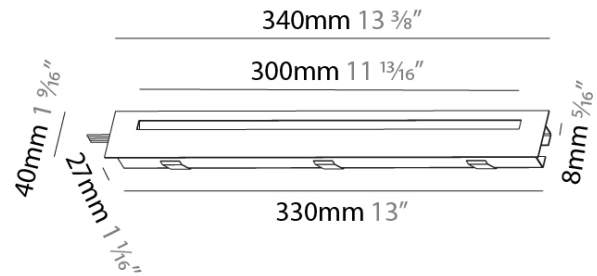

GENERAL

Series: Delight
Subseries: Delight String Step
Partner: Prolicht
Division: Architectural
Installation: Recessed
Product Type: Step Light
Mounting Location: Wall
Light Distribution: Asymmetric

PHYSICAL

Shape: Rectangle
Length (mm): 340
Length (in): 13 3/8"
Height (mm): 40
Depth (mm): 27
Height (in): 1 9/16"
Depth (in): 1 1/16"
Ceiling Thickness (mm): 10 / 12 / 15
Ceiling Thickness (in): 3/8 or 1/2 or 9/16
Min. Recessing Depth (mm): 30
Min. Recessing Depth (in): 1 3/16"
Weight (kg): 0.404
Weight (lbs): 0.89
Fixture Finish: SSR / BKV / CWI / CRY / HAB / UFT / ITA / RUA / FTG / MYG / LOD / PUS / FRO / FUP / KIA / POP / BLS / SPG / MEY / GOH / CHC / COM / ABZ / JAG / OBR / MOS / ROR
Fixture Material: Aluminum
Cut-out Measurements: 330mm / 13" x 34mm / 1 5/16"

ELECTRICAL

Lamp Type: LED (Zhaga Standard)
Input Wattage (W): 4
Total Output Wattage (W): 3.6
Dimming: 0-10V Dimming / Phase Dimming (120Vac Only)
Driver Included: No
Driver Location: Remote
Driver Type: Constant Voltage - 120 / 277Vac
Driver Class: Class 2
Input Voltage (V): 120 - 277
Output Voltage (V): 24

LED

Number of LEDs: 1
Color Temperature (°K): 3000 / 3500 / 5000
Max. Delivered Lumen (lm): 120
CRI: >80 CRI
Lamp Life (hrs): 50000

RATINGS AND CERTIFICATIONS

Certified By: Certified for North American Standards
IP rating: IP20