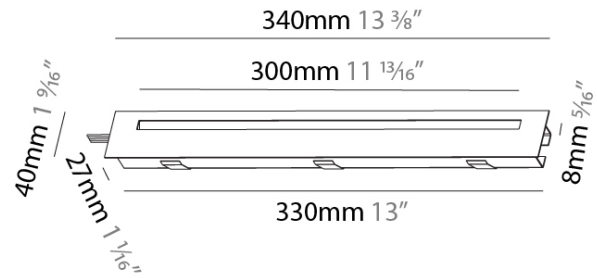

GENERAL

Series: Delight
Subseries: Delight String Step
Partner: Prolicht
Division: Architectural
Installation: Recessed
Product Type: Step Light
Mounting Location: Wall
Light Distribution: Asymmetric

PHYSICAL

Shape: Rectangle
Length (mm): 340
Length (in): 13 3/8
Height (mm): 40
Depth (mm): 27
Height (in): 1 9/16
Depth (in): 1 1/16
Ceiling Thickness (mm): 10 / 12 / 15
Ceiling Thickness (in): 3/8 or 1/2 or 9/16
Min. Recessing Depth (mm): 30
Min. Recessing Depth (in): 1 3/16
Weight (kg): 0.404
Weight (lbs): 0.89
Fixture Finish: SSR / BKV / CWI / CRY / HAB / UFT / ITA / RUA / FTG / MYG / LOD / PUS / FRO / FUP / KIA / POP / BLS / SPG / MEY / GOH / CHC / COM / ABZ / JAG / OBR / MOS / ROR
Fixture Material: Aluminum
Cut-out Measurements: 330mm / 13" x 34mm / 1 5/16"

ELECTRICAL

Lamp Type: LED (Zhaga Standard)
Input Wattage (W): 4
Total Output Wattage (W): 3.6
Dimming: 0-10V Dimming / Phase Dimming (120Vac Only)
Driver Included: No
Driver Location: Remote
Driver Type: Constant Voltage - 120 / 277Vac
Driver Class: Class 2
Input Voltage (V): 120 - 277
Output Voltage (V): 24

LED

Number of LEDs: 1
Color Temperature (°K): 3000 / 3500 / 5000
Max. Delivered Lumen (lm): 120
CRI: >80 CRI
Lamp Life (hrs): 50000

RATINGS AND CERTIFICATIONS

Certified By: Certified for North American Standards
IP rating: IP20