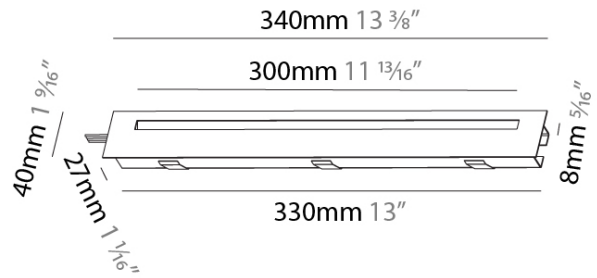

GENERAL

Series: Delight
Subseries: Delight String Step
Partner: Prolicht
Division: Architectural
Installation: Recessed
Product Type: Step Light
Mounting Location: Wall
Light Distribution: Asymmetric

PHYSICAL

Shape: Rectangle
Length (mm): 340
Length (in): 13 3/8"
Height (mm): 40
Depth (mm): 27
Height (in): 1 9/16"
Depth (in): 1 1/16"
Ceiling Thickness (mm): 10 / 12 / 15
Ceiling Thickness (in): 3/8 or 1/2 or 9/16
Min. Recessing Depth (mm): 30
Min. Recessing Depth (in): 1 3/16"
Weight (kg): 0.404
Weight (lbs): 0.89
Fixture Finish: SSR / BKV / CWI / CRY / HAB / UFT / ITA / RUA / FTG / MYG / LOD / PUS / FRO / FUP / KIA / POP / BLS / SPG / MEY / GOH / CHC / COM / ABZ / JAG / OBR / MOS / ROR
Fixture Material: Aluminum
Cut-out Measurements: 330mm / 13" x 34mm / 1 5/16"

ELECTRICAL

Lamp Type: LED (Zhaga Standard)
Input Wattage (W): 4
Total Output Wattage (W): 3.6
Dimming: 0-10V Dimming / Phase Dimming (120Vac Only)
Driver Included: No
Driver Location: Remote
Driver Type: Constant Voltage - 120 / 277Vac
Driver Class: Class 2
Input Voltage (V): 120 - 277
Output Voltage (V): 24

LED

Number of LEDs: 1
Color Temperature (°K): 3000 / 3500 / 5000
Max. Delivered Lumen (lm): 120
CRI: >80 CRI
Lamp Life (hrs): 50000

RATINGS AND CERTIFICATIONS

Certified By: Certified for North American Standards
IP rating: IP20