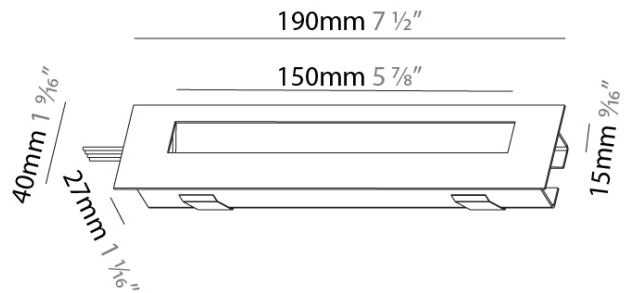

GENERAL

Series: Delight
Subseries: Delight String Step Wide
Partner: Prolicht
Division: Architectural
Installation: Recessed
Product Type: Step Light
Mounting Location: Wall
Light Distribution: Asymmetric

PHYSICAL

Shape: Rectangle
Length (mm): 190
Length (in): 7 1/2
Height (mm): 40
Depth (mm): 27
Height (in): 1 9/16
Depth (in): 1 1/16
Ceiling Thickness (mm): 10 / 12 / 15
Ceiling Thickness (in): 3/8 or 1/2 or 9/16
Min. Recessing Depth (mm): 30
Min. Recessing Depth (in): 1 3/16
Weight (kg): 0.208
Weight (lbs): .4576
Fixture Finish: SSR / BKV / CWI / CRY / HAB / UFT / ITA / RUA / FTG / MYG / LOD / PUS / FRO / FUP / KIA / POP / BLS / SPG / MEY / GOH / CHC / COM / ABZ / JAG / OBR / MOS / ROR
Fixture Material: Aluminum
Cut-out Measurements: 140mm / 5 1/2" x 34mm / 1 5/16"

ELECTRICAL

Lamp Type: LED (Zhaga Standard)
Input Wattage (W): 2.2
Total Output Wattage (W): 2
Dimming: 0-10V Dimming / Phase Dimming (120Vac Only)
Driver Included: No
Driver Location: Remote
Driver Type: Constant Voltage - 120 / 277Vac
Driver Class: Class 2
Input Voltage (V): 120 - 277
Output Voltage (V): 24

LED

Number of LEDs: 1
Color Temperature (°K): 3000 / 3500 / 5000
Max. Delivered Lumen (lm): 60
CRI: >80 CRI
Lamp Life (hrs): 50000

RATINGS AND CERTIFICATIONS

Certified By: Certified for North American Standards
IP rating: IP20