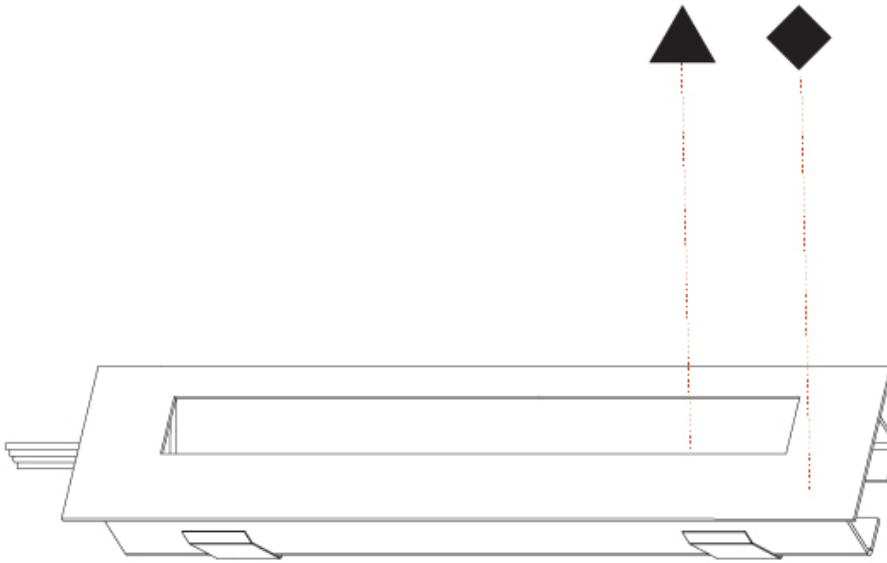

DELIGHT STRING STEP WIDE RECESSED

A35702-

PROJECT

TYPE

SPECIFIER

QUANTITY

DATE

A