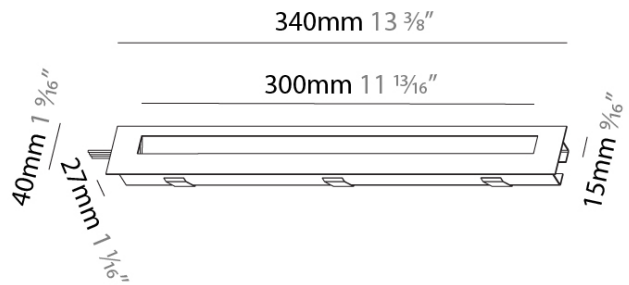

GENERAL

Series: Delight
Subseries: Delight String Step Wide
Partner: Prolicht
Division: Architectural
Installation: Recessed
Product Type: Step Light
Mounting Location: Wall
Light Distribution: Asymmetric

PHYSICAL

Shape: Rectangle
Length (mm): 340
Length (in): 13 3/8"
Height (mm): 40
Depth (mm): 27
Height (in): 1 9/16"
Depth (in): 1 1/16"
Min. Recessing Depth (mm): 30
Min. Recessing Depth (in): 1 3/16"
Weight (kg): 0.388
Weight (lbs): 0.854
Fixture Finish: SSR / BKV / CWI / CRY / HAB / UFT / ITA / RUA / FTG / MYG / LOD / PUS / FRO / FUP / KIA / POP / BLS / SPG / MEY / GOH / CHC / COM / ABZ / JAG / OBR / MOS / ROR
Fixture Material: Aluminum
Cut-out Measurements: 330mm / 13" x 34mm / 1 5/16"

ELECTRICAL

Lamp Type: LED (Zhaga Standard)
Input Wattage (W): 4
Total Output Wattage (W): 3.6
Dimming: 0-10V Dimming / Phase Dimming (120Vac Only)
Driver Included: No
Driver Location: Remote
Driver Type: Constant Voltage - 120 / 277Vac
Driver Class: Class 2
Input Voltage (V): 120 - 277
Output Voltage (V): 24

LED

Number of LEDs: 1
Color Temperature (°K): 3000 / 3500 / 5000
Max. Delivered Lumen (lm): 120
CRI: >80 CRI
Lamp Life (hrs): 50000

RATINGS AND CERTIFICATIONS

Certified By: Certified for North American Standards
IP rating: IP20