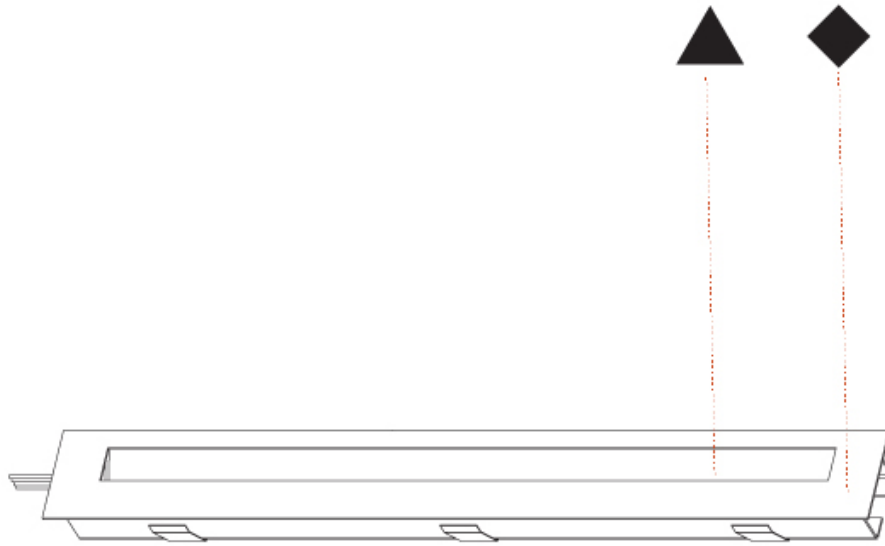

DELIGHT STRING STEP WIDE RECESSED

A35703-

PROJECT _____

TYPE _____

SPECIFIER _____

QUANTITY _____

DATE _____

PROJECT _____