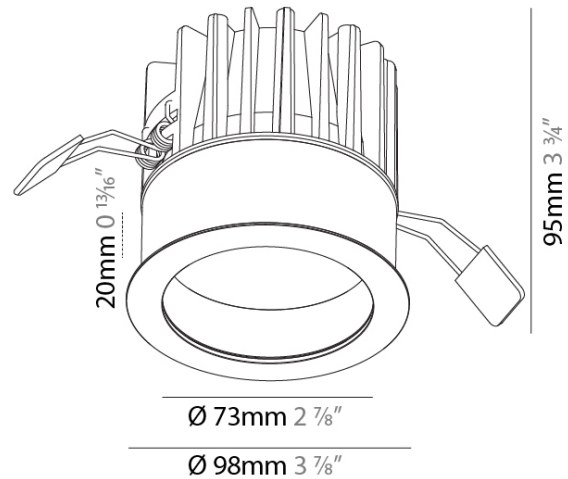

GENERAL

Series: Oiko
Subseries: Oiko Comfort
Partner: Prolicht
Division: Architectural
Installation: Recessed
Product Type: Downlight
Mounting Location: Ceiling
Light Distribution: Downlight

PHYSICAL

Aperture Sizes - Downlights: 2"
Shape: Round
Diameter (mm): 98
Diameter (in): 3 7/8
Height (mm): 95
Height (in): 3 3/4
Ceiling Thickness (mm): 10 / 12.5 / 15
Ceiling Thickness (in): 3/8 or 1/2 or 9/16
Min. Recessing Depth (mm): 110
Min. Recessing Depth (in): 4 5/16
Weight (kg): 0.452
Weight (lbs): 1
Fixture Finish: SSR / BKV / CWI / CRY / HAB / UFT / ITA / RUA / FTG / MYG / LOD / PUS / FRO / FUP / KIA / POP / BLS / SPG / MEY / GOH / CHC / COM / ABZ / JAG / OBR / MOS / ROR
Fixture Material: Aluminum Die Cast
Cut-out Measurements: D. - 92mm / 3 5/8"

ELECTRICAL

Lamp Type: LED (Zhaga Standard)
Input Wattage (W): 20.9
Total Output Wattage (W): 18.7
Dimming: Tri-Mode (Non-Dimming and Phase Dimming (120Vac only) and 0-10V Dimming)
Driver Included: No
Driver Location: Recessed Housing
Driver Type: Constant Current - Universal
Housing: See components
Input Voltage (V): 120 - 277
Constant Current (MA): 500

LED

Number of LEDs: 1
Color Temperature (°K): 2700 / 3000 / 3500 / 4000
Max. Delivered Lumen (lm): 1630 / 1670 / 1754 / 1790
Nominal Lumen (lm): 2360 / 2420 / 2548 / 2600
CRI: >90 CRI
Lamp Life (hrs): 50000

OPTICAL

Reflector: 18 / 26 / 40

RATINGS AND CERTIFICATIONS

Certified By: Certified for North American Standards
IP rating: IP20