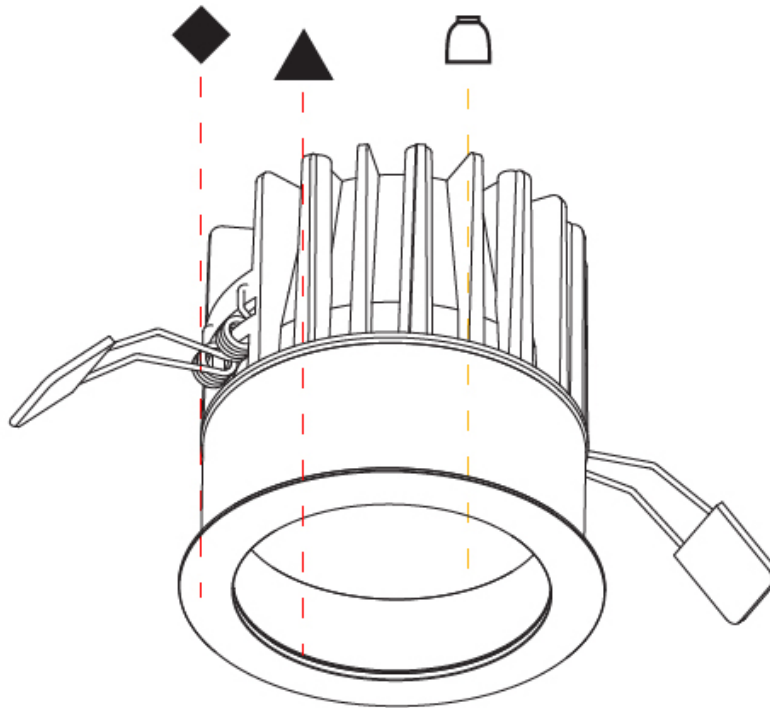

OIKO COMFORT RECESSED

A35723-

PROJECT

TYPE

SPECIFIER

QUANTITY

DATE

A