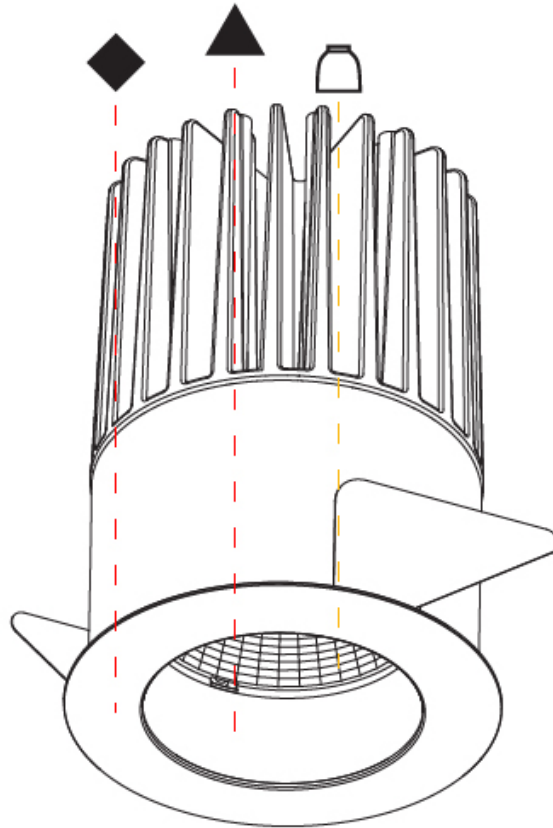

OIKO COMFORT RECESSED

A35724-

PROJECT

TYPE

SPECIFIER

QUANTITY

DATE

A