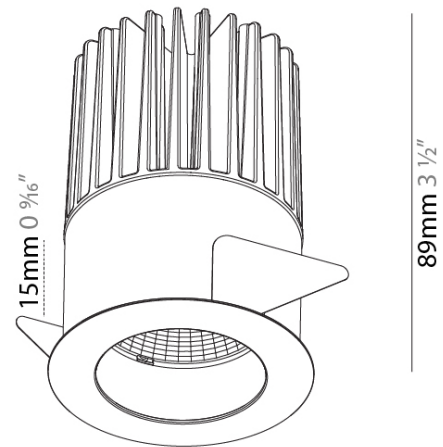

GENERAL

Series: Oiko
Subseries: Oiko Comfort
Partner: Prolicht
Division: Architectural
Installation: Recessed
Product Type: Downlight
Mounting Location: Ceiling
Light Distribution: Downlight

PHYSICAL

Aperture Sizes - Downlights: 1"
Shape: Round
Diameter (mm): 64
Diameter (in): 2 1/2
Height (mm): 89
Height (in): 3 1/2
Ceiling Thickness (mm): 10 / 12.5 / 15
Ceiling Thickness (in): 3/8 or 1/2 or 9/16
Min. Recessing Depth (mm): 100
Min. Recessing Depth (in): 3 15/16
Weight (kg): 0.253
Weight (lbs): 0.56
Fixture Finish: SSR / BKV / CWI / CRY / HAB / UFT / ITA / RUA / FTG / MYG / LOD / PUS / FRO / FUP / KIA / POP / BLS / SPG / MEY / GOH / CHC / COM / ABZ / JAG / OBR / MOS / ROR
Fixture Material: Aluminum Die Cast
Cut-out Measurements: D. - 60mm / 2 3/8"

LED

Number of LEDs: 1
Color Temperature (°K): 2700 / 3000 / 3500 / 4000
Max. Delivered Lumen (lm): 890 / 920 / 970 / 990
Nominal Lumen (lm): 1304 / 1352 / 1421 / 1450
CRI: >90 CRI
Lamp Life (hrs): 50000

OPTICAL

Reflector: 20 / 40 / 60

RATINGS AND CERTIFICATIONS

Certified By: Certified for North American Standards
IP rating: IP20

Ø 41mm 5 5/8"

Ø 64mm 2 1/2"

OIKO COMFORT RECESSED

A35724-