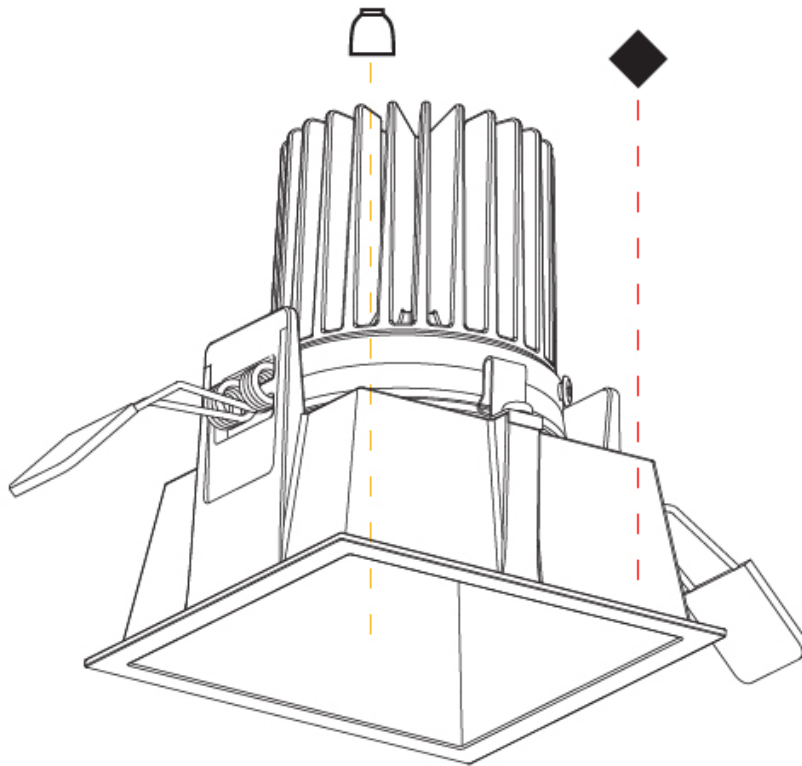

4DI RECESSED

A35726-

PROJECT

TYPE

SPECIFIER

QUANTITY

DATE

A