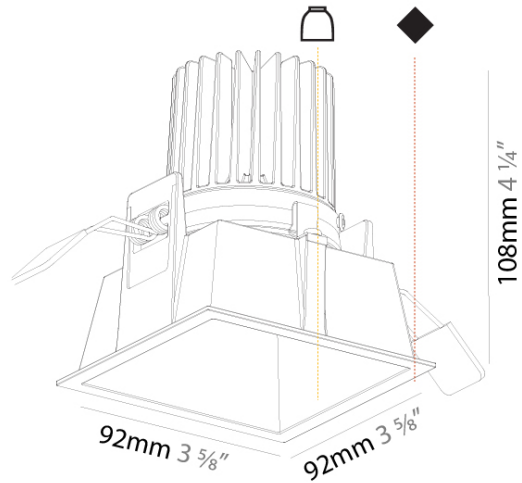

GENERAL

Series: 4Di
Partner: Prolicht
Division: Architectural
Installation: Recessed
Product Type: Downlight
Mounting Location: Ceiling
Light Distribution: Downlight

PHYSICAL

Aperture Sizes - Downlights: 3"
Shape: Square
Length (mm): 92
Length (in): 3 5/8
Width (mm): 92
Width (in): 3 5/8
Height (mm): 108
Depth (mm): 108
Height (in): 4 1/4
Depth (in): 4 1/4
Min. Recessing Depth (mm): 180
Min. Recessing Depth (in): 7 1/16
Fixture Finish: SSR / BKV / CWI / CRY / HAB / UFT / ITA / RUA / FTG / MYG / LOD / PUS / FRO / FUP / KIA / POP / BLS / SPG / MEY / GOH / CHC / COM / ABZ / JAG / OBR / MOS / ROR
Fixture Material: Aluminum Lampshade
Cut-out Measurements: 85mm / 3 3/8" x 85mm / 3 3/8"

ELECTRICAL

Lamp Type: LED (Zhaga Standard)
Input Wattage (W): 14
Total Output Wattage (W): 12.7
Dimming: Tri-Mode (Non-Dimming and Phase Dimming (120Vac only) and 0-10V Dimming)
Driver Included: No
Driver Location: Recessed Housing
Driver Type: Constant Current - Universal
Driver Class: Class 2
Housing: See components
Input Voltage (V): 120 - 277
Constant Current (MA): 350

LED

Number of LEDs: 1
Color Temperature (°K): 2700 / 3000 / 4000
Max. Delivered Lumen (lm): 960 / 1004 / 1063
Nominal Lumen (lm): 1412 / 1477 / 1563
CRI: >90 CRI
Lamp Life (hrs): 50000

OPTICAL

Reflector: 20 / 42 / 60

RATINGS AND CERTIFICATIONS

Certified By: Certified for North American Standards
IP rating: IP44