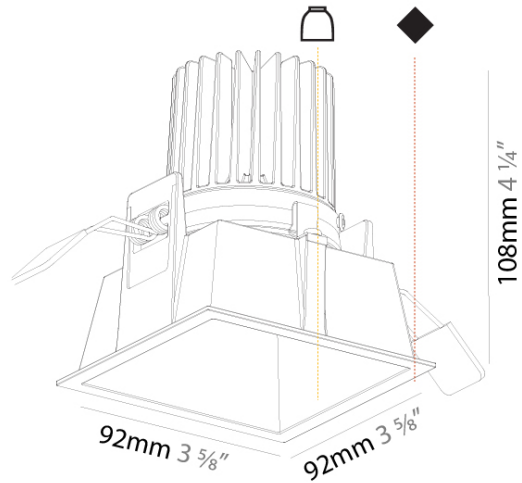

#### PHYSICAL

Aperture Sizes - Downlights: 3"  
 Shape: Square  
 Length (mm): 92  
 Length (in): 3 5/8  
 Width (mm): 92  
 Width (in): 3 5/8  
 Height (mm): 108  
 Height (in): 4 1/4  
 Min. Recessing Depth (mm): 120  
 Min. Recessing Depth (in): 4 3/4  
 Fixture Finish: SSR / BKV / CWI / CRY / HAB / UFT / ITA / RUA / FTG / MYG / LOD / PUS / FRO / FUP / KIA / POP / BLS / SPG / MEY / GOH / CHC / COM / ABZ / JAG / OBR / MOS / ROR  
 Fixture Material: Aluminum  
 Cut-out Measurements: 85mm / 3 3/8" x 85mm / 3 3/8"

#### OPTICAL

Beam Angle: 20 / 42 / 60