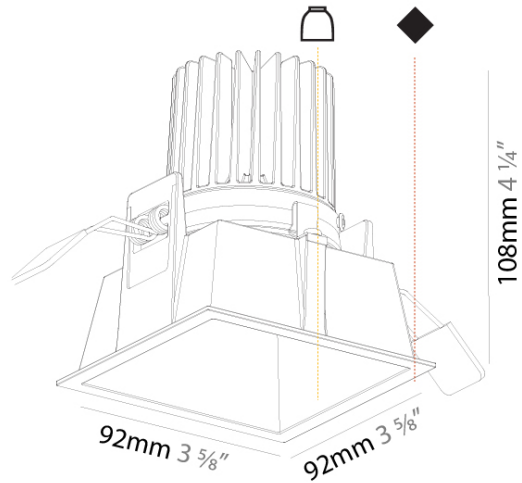

1. To build a product code in our configurator select the specify button on the base model # product page
2. To build a manual product code on this datasheet choose from the options listed below in blue font and add the suffix to the base model #

GENERAL

Series: 4Di
Partner: Prolicht
Division: Architectural
Installation: Recessed
Mounting Location: Ceiling
Light Distribution: Downlight

PHYSICAL

Aperture Sizes - Downlights: 3"
Shape: Square
Length (mm): 92
Length (in): 3 5/8
Width (mm): 92
Width (in): 3 5/8
Height (mm): 108
Height (in): 4 1/4
Min. Recessing Depth (mm): 120
Min. Recessing Depth (in): 4 3/4
Fixture Finish: [SSR / BKV / CWI / CRY / HAB / UFT / ITA / RUA / FTG / MYG / LOD / PUS / FRO / FUP / KIA / POP / BLS / SPG / MEY / GOH / CHC / COM / ABZ / JAG / OBR / MOS / ROR](#)
Fixture Material: Aluminum
Cut-out Measurements: 85mm / 3 3/8" x 85mm / 3 3/8"

ELECTRICAL

Lamp Type: LED (Zhaga Standard)
Input Wattage (W): 13
Total Output Wattage (W): 11.8
Dimming: Dali Dimming
Driver Included: No
Driver Location: Recessed Housing
Driver Type: Constant Current - 120Vac
Housing: See components
Input Voltage (V): 120
Constant Current (MA): 350

LED

Number of LEDs: 1
Color Temperature (°K): Warm Dim
Max. Delivered Lumen (lm): 804
Nominal Lumen (lm): 1182
CRI: >90 CRI
Lamp Life (hrs): 50000

OPTICAL

Beam Angle: [20 / 42 / 60](#)

RATINGS AND CERTIFICATIONS

Certified By: Certified for North American Standards
IP rating: IP44