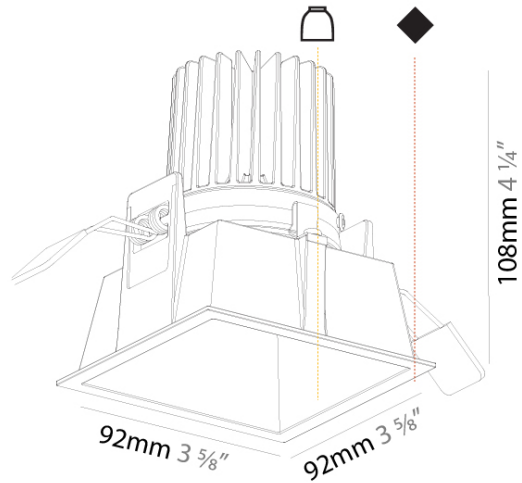

1. To build a product code in our configurator select the specify button on the base model # product page
2. To build a manual product code on this datasheet choose from the options listed below in blue font and add the suffix to the base model #

GENERAL

Series: 4Di
Partner: Prolicht
Division: Architectural
Installation: Recessed
Mounting Location: Ceiling
Light Distribution: Downlight

PHYSICAL

Aperture Sizes - Downlights: 3"
Shape: Square
Length (mm): 92
Length (in): 3 5/8
Width (mm): 92
Width (in): 3 5/8
Height (mm): 108
Height (in): 4 1/4
Min. Recessing Depth (mm): 120
Min. Recessing Depth (in): 4 3/4
Fixture Finish: SSR / BKV / CWI / CRY / HAB / UFT / ITA / RUA / FTG / MYG / LOD / PUS / FRO / FUP / KIA / POP / BLS / SPG / MEY / GOH / CHC / COM / ABZ / JAG / OBR / MOS / ROR
Fixture Material: Aluminum
Cut-out Measurements: 85mm / 3 3/8" x 85mm / 3 3/8"

ELECTRICAL

Lamp Type: LED (Zhaga Standard)
Input Wattage (W): 13
Total Output Wattage (W): 11.8
Dimming: Dali Dimming
Driver Included: No
Driver Location: Recessed Housing
Driver Type: Constant Current - 120Vac
Housing: See components
Input Voltage (V): 120
Constant Current (MA): 350

LED

Number of LEDs: 1
Color Temperature (°K): Warm Dim
Max. Delivered Lumen (lm): 804
Nominal Lumen (lm): 1182
CRI: >90 CRI
Lamp Life (hrs): 50000

OPTICAL

Beam Angle: 20 / 42 / 60

RATINGS AND CERTIFICATIONS

Certified By: Certified for North American Standards
IP rating: IP44