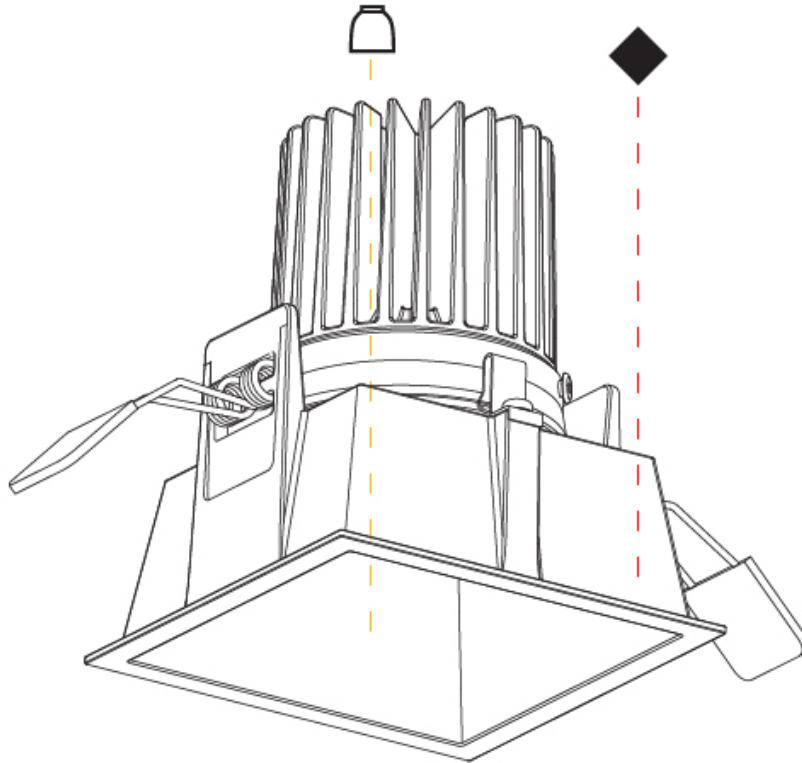

4DI RECESSED

A35727-

PROJECT _____

TYPE _____

SPECIFIER _____

QUANTITY _____

DATE _____

A