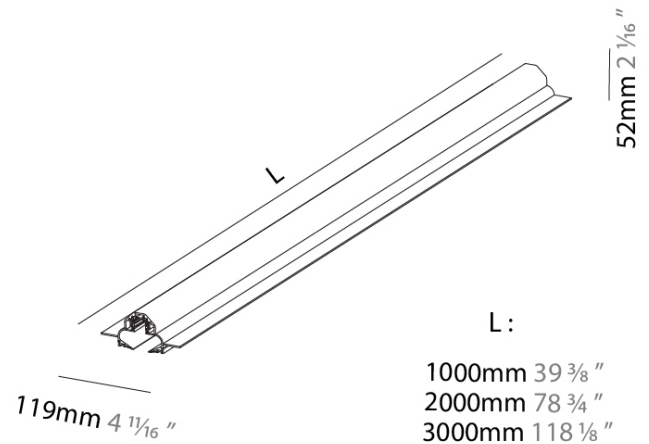

PROJECT	
TYPE	
SPECIFIER	
QUANTITY	
DATE	

CLICKTRACK 25 TRIMLESS

A35763

base number

DESCRIPTION

Clicktrack 25 - Trimless - Aluminum Profile per Meter - Black - Max 3000mm / 118 1/8" (without 48V Track)

1. To build a product code in our configurator select the specify button on the base model # product page
2. To build a manual product code on this datasheet choose from the options listed below in blue font and add the suffix to the base model #

GENERAL

Series: Clicktrack
Subseries: Clicktrack 25
Partner: Prolicht
Division: Architectural
Installation: Trimless
Product Type: Linear Profiles
Mounting Location: Ceiling

PHYSICAL

Shape: Rectangle
Length (mm): 1000
Length (in): 39 3/8
Width (mm): 119
Width (in): 4 11/16
Height (mm): 52
Height (in): 2 1/16
Fixture Finish: BLK
Fixture Material: Extruded Aluminum

RATINGS AND CERTIFICATIONS

Certified By: Certified for North American Standards
IP rating: IP20