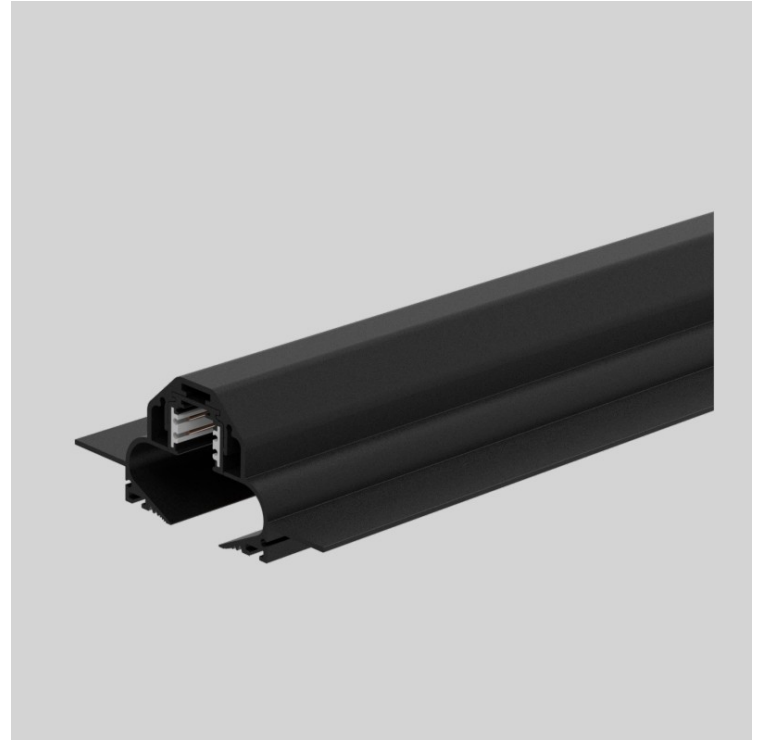

PROJECT	
TYPE	
SPECIFIER	
QUANTITY	
DATE	

CLICKTRACK 25 TRIMLESS

A35763

base number

DESCRIPTION

Clicktrack 25 - Trimless - Aluminum Profile per Meter - Black - Max 3000mm / 118 1/8" (without 48V Track)

1. To build a product code in our configurator select the specify button on the base model # product page
2. To build a manual product code on this datasheet choose from the options listed below in blue font and add the suffix to the base model #

GENERAL

Series: Clicktrack
Subseries: Clicktrack 25
Partner: Prolicht
Division: Architectural
Installation: Trimless
Product Type: Linear Profiles
Mounting Location: Ceiling

PHYSICAL

Shape: Rectangle
Length (mm): 1000
Length (in): 39 3/8
Width (mm): 119
Width (in): 4 11/16
Height (mm): 52
Height (in): 2 1/16
Fixture Finish: BLK
Fixture Material: Extruded Aluminum

RATINGS AND CERTIFICATIONS

Certified By: Certified for North American Standards
IP rating: IP20