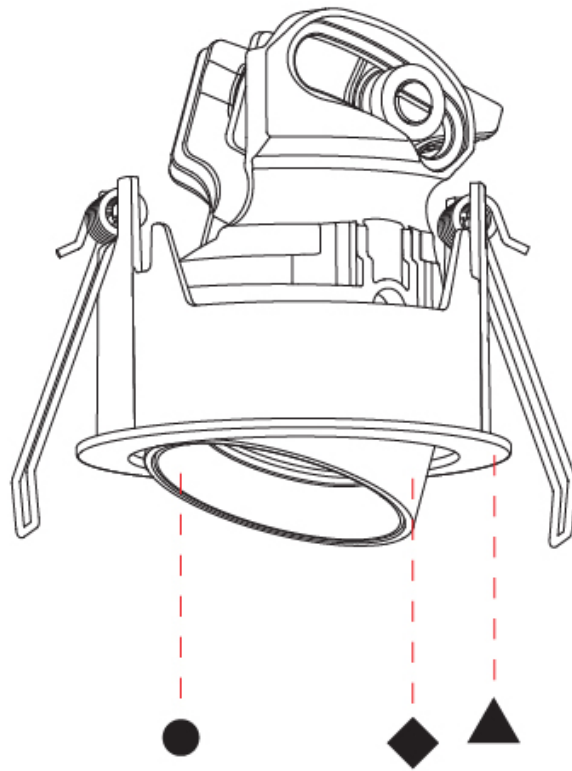

INVADER COMPACT ADJUSTABLE RECESSED

A35813-

PROJECT _____

TYPE _____

SPECIFIER _____

QUANTITY _____

DATE _____

A