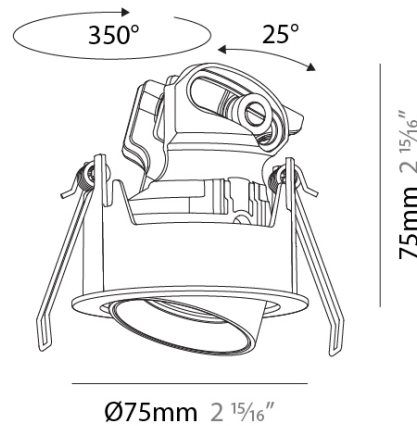

PHYSICAL

Aperture Sizes - Downlights: 1"
Shape: Round
Diameter (mm): 75
Diameter (in): 2 ¹⁵ / ₁₆
Height (mm): 75
Height (in): 2 ¹⁵ / ₁₆
Ceiling Thickness (mm): 1 - 25
Ceiling Thickness (in): 1/16 - 1
Min. Recessing Depth (mm): 85
Min. Recessing Depth (in): 3 ³ / ₈
Fixture Finish: SSR / BKV / CWI / CRY / HAB / UFT / ITA / RUA / FTG / MYG / LOD / PUS / FRO / FUP / KIA / POP / BLS / SPG / MEY / GOH / CHC / COM / ABZ / JAG / OBR / MOS / ROR
Fixture Material: Aluminum
Cut-out Measurements: D. 68mm / 2 11/16"
Upon Request: Unique Sizes Unique Ceiling Thickness

OPTICAL

Reflector: 22 / 38 / 48
Adjustability: Rotational 350° / Tilt 25°

RATINGS AND CERTIFICATIONS

Certified By: Certified for North American Standards
IP rating: IP40

INVADER COMPACT ADJUSTABLE RECESSED