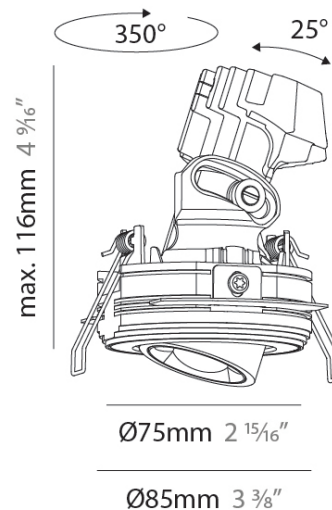

PHYSICAL

Aperture Sizes - Downlights: 1"
Shape: Round
Diameter (mm): 75
Diameter (in): 2 ¹⁵/₁₆
Height (mm): 116
Height (in): 4 ⁹/₁₆
Ceiling Thickness (mm): 10 / 12.5 / 15 / 25
Ceiling Thickness (in): 3/8 or 1/2 or 9/16 or 1
Min. Recessing Depth (mm): 125
Min. Recessing Depth (in): 4 ¹⁵/₁₆
Diffuser: Lens Pack - Spread Lens / Linear Spread Lens / Honeycomb Louver
Fixture Finish: SSR / BKV / CWI / CRY / HAB / UFT / ITA / RUA / FTG / MYG / LOD / PUS / FRO / FUP / KIA / POP / BLS / SPG / MEY / GOH / CHC / COM / ABZ / JAG / OBR / MOS / ROR
Fixture Material: Aluminum Die Cast
Cut-out Measurements: D. 86mm / 3 3/8"

ELECTRICAL

Lamp Type: LED (Zhaga Standard)
Input Wattage (W): 16
Total Output Wattage (W): 14.6
Dimming: Tri-Mode (Non-Dimming and Phase Dimming (120Vac only) and 0-10V Dimming)
Driver Included: No
Driver Location: Recessed Housing
Driver Type: Constant Current - Universal
Driver Class: Class 2
Input Voltage (V): 120 - 277
Constant Current (MA): 350

LED

Number of LEDs: 1
Color Temperature (°K): 2700 / 3000 / 3500 / 4000
Max. Delivered Lumen (lm): 1295 / 1377 / 1442 / 1455
Nominal Lumen (lm): 1566 / 1665 / 1743 / 1759
CRI: >90 CRI
Lamp Life (hrs): 50000

OPTICAL

Reflector: 34
Adjustability: Rotational 350° / Tilt 25°

RATINGS AND CERTIFICATIONS

Certified By: Certified for North American Standards
IP rating: IP20