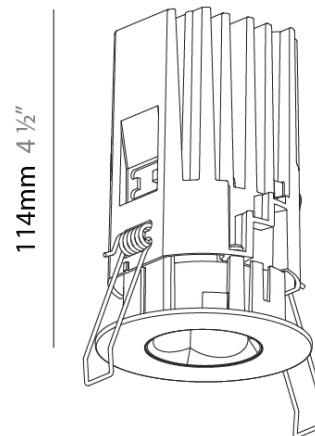

PHYSICAL

Aperture Sizes - Downlights: 1"
Shape: Round
Diameter (mm): 75
Diameter (in): 2 ¹⁵/₁₆
Height (mm): 114
Height (in): 4 ¹/₂
Ceiling Thickness (mm): 10 / 12.5 / 15 / 25
Ceiling Thickness (in): 3/8 or 1/2 or 9/16 or 1
Min. Recessing Depth (mm): 120
Min. Recessing Depth (in): 4 ³/₄
Diffuser: Lens Pack - Spread Lens / Linear Spread Lens / Honeycomb Louver
Fixture Finish: SSR / BKV / CWI / CRY / HAB / UFT / ITA / RUA / FTG / MYG / LOD / PUS / FRO / FUP / KIA / POP / BLS / SPG / MEY / GOH / CHC / COM / ABZ / JAG / OBR / MOS / ROR
Fixture Material: Aluminum Die Cast
Cut-out Measurements: D. - 68mm / 2 11/16"

ELECTRICAL

Lamp Type: LED (Zhaga Standard)
Input Wattage (W): 24
Total Output Wattage (W): 21.8
Dimming: Tri-Mode (Non-Dimming and Phase Dimming (120Vac only) and 0-10V Dimming)
Driver Included: No
Driver Location: Recessed Housing
Driver Type: Constant Current - Universal
Driver Class: Class 2
Housing: ENCP1
Input Voltage (V): 120 - 277
Constant Current (MA): 500mA

LED

Number of LEDs: 1
Color Temperature (°K): 2700 / 3000 / 3500 / 4000
Max. Delivered Lumen (lm): 1936 / 2005 / 2098 / 2118
Nominal Lumen (lm): 2341 / 2424 / 2537 / 2561
CRI: >90 CRI
Lamp Life (hrs): 50000

OPTICAL

Reflector: 34

RATINGS AND CERTIFICATIONS

Certified By: Certified for North American Standards
IP rating: IP20

Ø75mm 2 ¹⁵/₁₆"