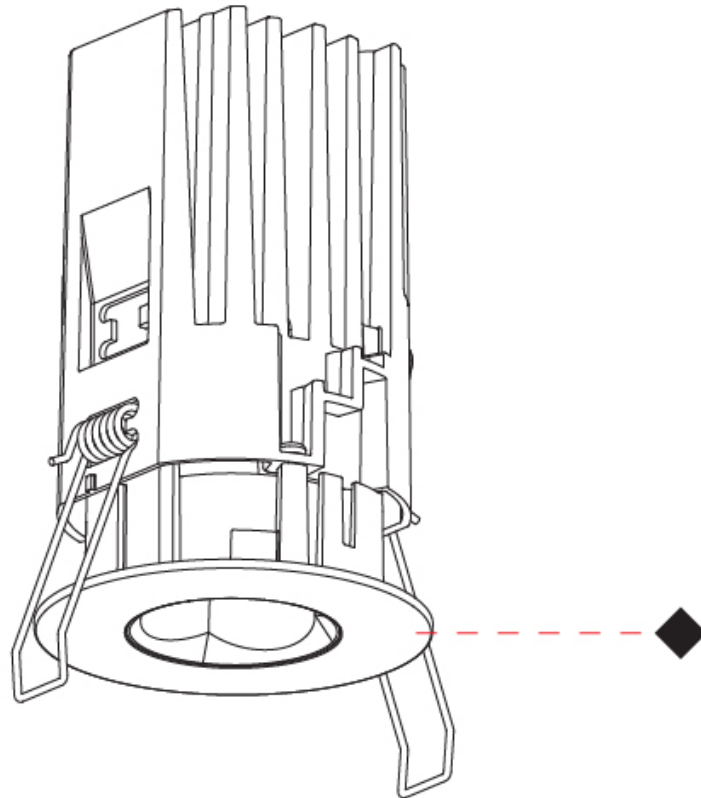

OIKO PRO ROUND HO RECESSED

A35838-

PROJECT

TYPE

SPECIFIER

QUANTITY

DATE

A