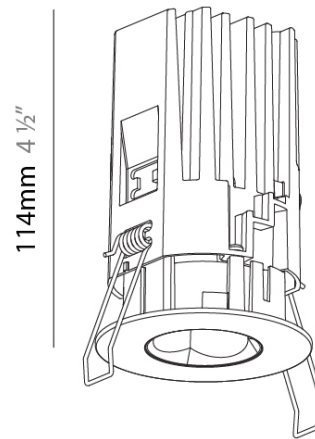

PHYSICAL

Aperture Sizes - Downlights: 1"
Shape: Round
Diameter (mm): 75
Diameter (in): 2 ¹⁵/₁₆
Height (mm): 114
Height (in): 4 1/2
Ceiling Thickness (mm): 10 / 12.5 / 15 / 25
Ceiling Thickness (in): 3/8 or 1/2 or 9/16 or 1
Min. Recessing Depth (mm): 120
Min. Recessing Depth (in): 4 3/4
Diffuser: Lens Pack - Spread Lens / Linear Spread Lens / Honeycomb Louver
Fixture Finish: SSR / BKV / CWI / CRY / HAB / UFT / ITA / RUA / FTG / MYG / LOD / PUS / FRO / FUP / KIA / POP / BLS / SPG / MEY / GOH / CHC / COM / ABZ / JAG / OBR / MOS / ROR
Fixture Material: Aluminum Die Cast
Cut-out Measurements: D. - 68mm / 2 11/16"

ELECTRICAL

Lamp Type: LED (Zhaga Standard)
Input Wattage (W): 24
Total Output Wattage (W): 21.8
Dimming: Tri-Mode (Non-Dimming and Phase Dimming (120Vac only) and 0-10V Dimming)
Driver Included: No
Driver Location: Recessed Housing
Driver Type: Constant Current - Universal
Driver Class: Class 2
Housing: ENCP1
Input Voltage (V): 120 - 277
Constant Current (MA): 500mA

LED

Number of LEDs: 1
Color Temperature (°K): 2700 / 3000 / 3500 / 4000
Max. Delivered Lumen (lm): 1936 / 2005 / 2098 / 2118
Nominal Lumen (lm): 2341 / 2424 / 2537 / 2561
CRI: >90 CRI
Lamp Life (hrs): 50000

OPTICAL

Reflector°: 34

RATINGS AND CERTIFICATIONS

Certified By: Certified for North American Standards
IP rating: IP20

Ø75mm 2 15/16"