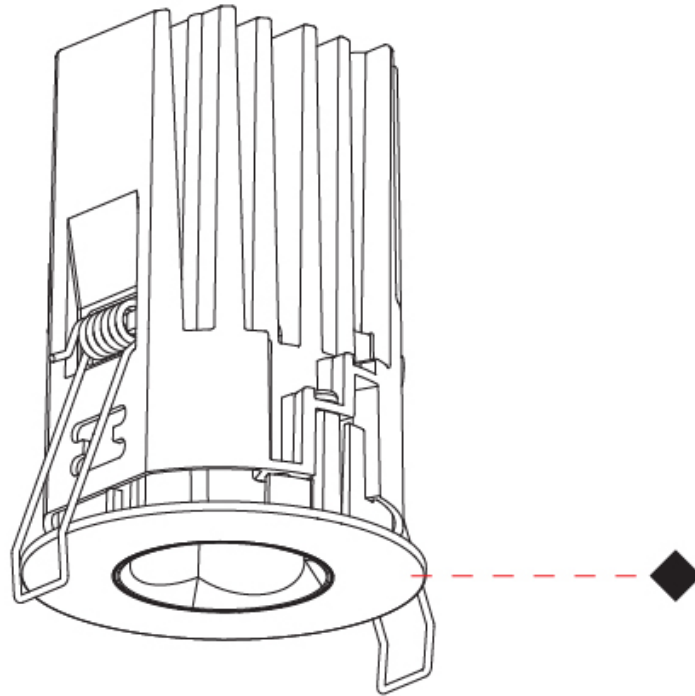

OIKO PRO ROUND HO RECESSED

A35839-

PROJECT

TYPE

SPECIFIER

QUANTITY

DATE

A