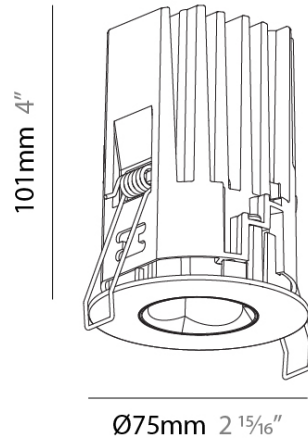

PHYSICAL

Aperture Sizes - Downlights: 1"
Shape: Round
Diameter (mm): 75
Diameter (in): 2 ¹⁵/₁₆
Height (mm): 101
Height (in): 4
Ceiling Thickness (mm): 10 / 12.5 / 15 / 25
Ceiling Thickness (in): 3/8 or 1/2 or 9/16 or 1
Min. Recessing Depth (mm): 105
Min. Recessing Depth (in): 4 ¹/₈
Diffuser: Lens Pack - Spread Lens / Linear Spread Lens / Honeycomb Louver
Fixture Finish: SSR / BKV / CWI / CRY / HAB / UFT / ITA / RUA / FTG / MYG / LOD / PUS / FRO / FUP / KIA / POP / BLS / SPG / MEY / GOH / CHC / COM / ABZ / JAG / OBR / MOS / ROR
Fixture Material: Aluminum Die Cast
Cut-out Measurements: D. - 68mm / 2 11/16"

ELECTRICAL

Lamp Type: LED (Zhaga Standard)
Input Wattage (W): 24
Total Output Wattage (W): 21.8
Dimming: Tri-Mode (Non-Dimming and Phase Dimming (120Vac only) and 0-10V Dimming)
Driver Included: No
Driver Location: Recessed Housing
Driver Type: Constant Current - Universal
Driver Class: Class 2
Housing: ENCP1
Input Voltage (V): 120 - 277
Constant Current (MA): 500mA

LED

Number of LEDs: 1
Color Temperature (°K): 2700 / 3000 / 3500 / 4000
Max. Delivered Lumen (lm): 2055 / 2128 / 2228 / 2248
Nominal Lumen (lm): 2341 / 2424 / 2537 / 2561
CRI: >90 CRI
Lamp Life (hrs): 50000

OPTICAL

Reflector°: 50

RATINGS AND CERTIFICATIONS

Certified By: Certified for North American Standards
IP rating: IP20