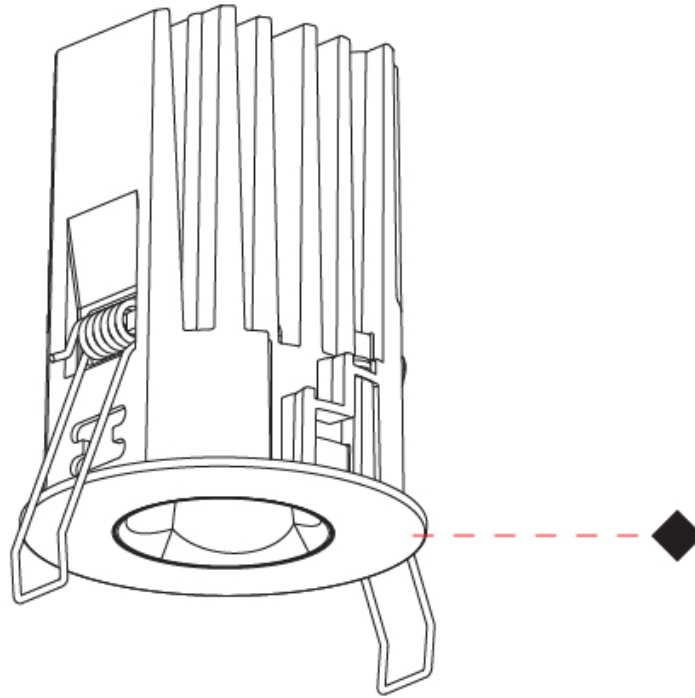

OIKO PRO ROUND HO RECESSED

A35840-

PROJECT

TYPE

SPECIFIER

QUANTITY

DATE

A