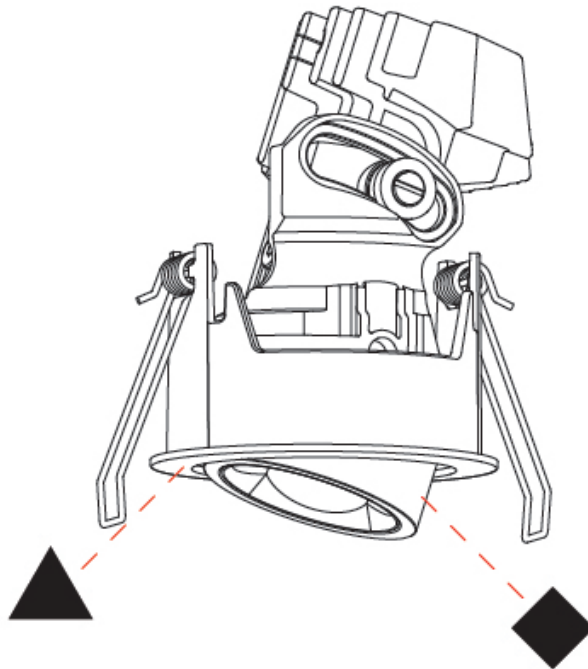

## OIKO PRO ROUND ADJUSTABLE RECESSED

A35843-

PROJECT \_\_\_\_\_

TYPE \_\_\_\_\_

SPECIFIER \_\_\_\_\_

QUANTITY \_\_\_\_\_

DATE \_\_\_\_\_

PROJECT \_\_\_\_\_  
TYPE \_\_\_\_\_  
SPECIFIER \_\_\_\_\_  
QUANTITY \_\_\_\_\_  
DATE \_\_\_\_\_