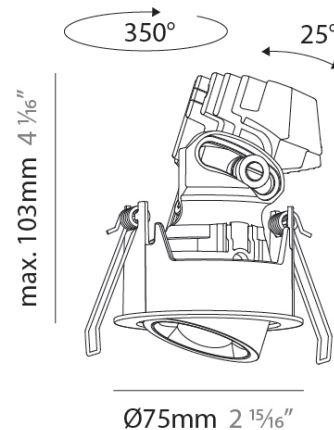

PHYSICAL

Aperture Sizes - Downlights: 1"
Shape: Round
Diameter (mm): 75
Diameter (in): 2 ¹⁵/₁₆
Height (mm): 103
Height (in): 4 ¹/₁₆
Ceiling Thickness (mm): 10 / 12.5 / 15 / 25
Ceiling Thickness (in): 3/8 or 1/2 or 9/16 or 1
Min. Recessing Depth (mm): 115
Min. Recessing Depth (in): 4 ¹/₂
Diffuser: Lens Pack - Spread Lens / Linear Spread Lens / Honeycomb Louver
Fixture Finish: SSR / BKV / CWI / CRY / HAB / UFT / ITA / RUA / FTG / MYG / LOD / PUS / FRO / FUP / KIA / POP / BLS / SPG / MEY / GOH / CHC / COM / ABZ / JAG / OBR / MOS / ROR
Fixture Material: Aluminum Die Cast
Cut-out Measurements: D. - 68mm / 2 11/16"

ELECTRICAL

Lamp Type: LED (Zhaga Standard)
Input Wattage (W): 15
Total Output Wattage (W): 13.6
Dimming: Tri-Mode (Non-Dimming and Phase Dimming (120Vac only) and 0-10V Dimming)
Driver Included: No
Driver Location: Recessed Housing
Driver Type: Constant Current - Universal
Driver Class: Class 2
Input Voltage (V): 120 - 277
Constant Current (MA): 350

LED

Number of LEDs: 1
Color Temperature (°K): 2700 / 3000 / 3500 / 4000
Max. Delivered Lumen (lm): 1375 / 1462 / 1531 / 1545
Nominal Lumen (lm): 1566 / 1665 / 1743 / 1759
CRI: >90 CRI
Lamp Life (hrs): 50000

OPTICAL

Reflector: 50

RATINGS AND CERTIFICATIONS

Certified By: Certified for North American Standards
IP rating: IP20