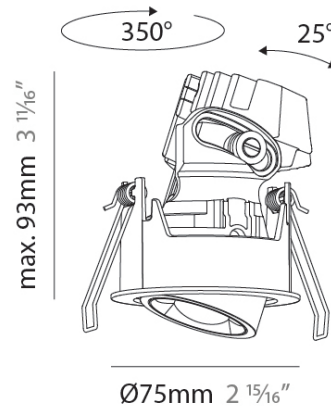

PHYSICAL

Aperture Sizes - Downlights: 1"
Shape: Round
Diameter (mm): 75
Diameter (in): 2 ¹⁵/₁₆
Height (mm): 93
Height (in): 4 ¹/₁₆
Ceiling Thickness (mm): 1 - 25
Ceiling Thickness (in): 1/16 - 1 3/16
Min. Recessing Depth (mm): 105
Min. Recessing Depth (in): 4 ¹/₂
Weight (kg): 0.248
Diffuser: Lens Pack - Spread Lens / Linear Spread Lens / Honeycomb Louver
Fixture Finish: SSR / BKV / CWI / CRY / HAB / UFT / ITA / RUA / FTG / MYG / LOD / PUS / FRO / FUP / KIA / POP / BLS / SPG / MEY / GOH / CHC / COM / ABZ / JAG / OBR / MOS / ROR
Fixture Material: Aluminum Die Cast
Cut-out Measurements: D. - 68mm / 2 11/16"

ELECTRICAL

Lamp Type: LED (Zhaga Standard)
Input Wattage (W): 15
Dimming: Tri-Mode (Non-Dimming and Phase Dimming (120Vac only) and 0-10V Dimming)
Driver Included: No
Driver Location: Recessed Housing
Driver Type: Constant Current - Universal
Driver Class: Class 2
Input Voltage (V): 120 - 277
Constant Current (MA): 350

LED

Number of LEDs: 1
Color Temperature (°K): 2700 / 3000 / 3500 / 4000
Max. Delivered Lumen (lm): 1464 / 1556 / 1630 / 1645
Nominal Lumen (lm): 1566 / 1665 / 1743 / 1759
CRI: >90 CRI
Lamp Life (hrs): 50000

OPTICAL

Reflector: 60

RATINGS AND CERTIFICATIONS

Certified By: Certified for North American Standards
IP rating: IP20