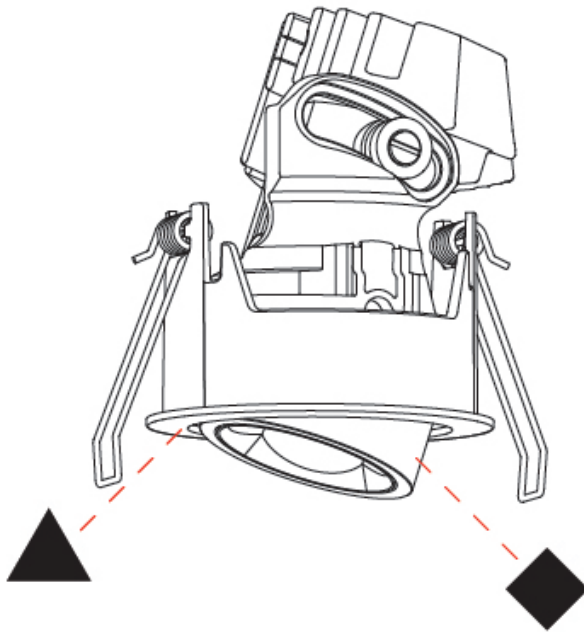

OIKO PRO ROUND ADJUSTABLE RECESSED

A35844-

PROJECT

TYPE

SPECIFIER

QUANTITY

DATE