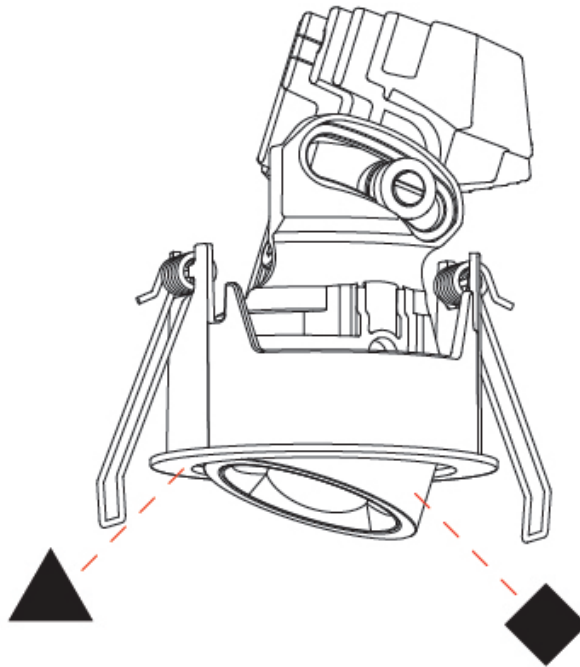

## OIKO PRO ROUND ADJUSTABLE RECESSED

A35855-

PROJECT \_\_\_\_\_

TYPE \_\_\_\_\_

SPECIFIER \_\_\_\_\_

QUANTITY \_\_\_\_\_

DATE \_\_\_\_\_

A