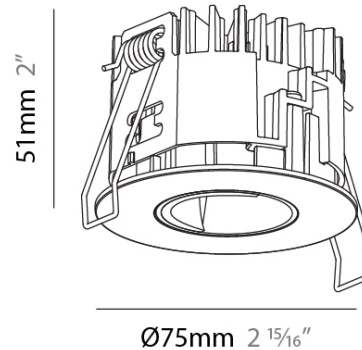

GENERAL

Series: Oiko Pro Round
Subseries: Oiko Pro Wallwash
Partner: Prolicht
Division: Architectural
Installation: Recessed
Product Type: Wallwash
Mounting Location: Ceiling
Light Distribution: Wallwash

PHYSICAL

Aperture Sizes - Downlights: 1"
Shape: Round
Diameter (mm): 75
Diameter (in): 2 15/16
Height (mm): 51
Height (in): 2
Ceiling Thickness (mm): 1 - 25
Ceiling Thickness (in): 1/16 - 1 3/16
Min. Recessing Depth (mm): 55
Min. Recessing Depth (in): 2 3/16

Fixture Finish: SSR / BKV / CWI / CRY / HAB / UFT / ITA / RUA / FTG / MYG / LOD / PUS / FRO / FUP / KIA / POP / BLS / SPG / MEY / GOH / CHC / COM / ABZ / JAG / OBR / MOS / ROR

Fixture Material: Aluminum Die Cast

Cut-out Measurements: 68mm / 2 11/16" Diameter

ELECTRICAL

Lamp Type: LED (Zhaga Standard)
Input Wattage (W): 15.1
Total Output Wattage (W): 13.6
Dimming: Non-Dimming / 0-10V Dimming / Phase Dimming / DALI Dimming / MATTER Dimming
Driver Included: No
Driver Location: Recessed Housing
Driver Type: Constant Current - Universal
Driver Class: Class 2
Housing: See Components
Input Voltage (V): 120 - 277
Constant Current (MA): 350

LED

Color Temperature (°K): 2700 / 3000 / 3500 / 4000
Max. Delivered Lumen (lm): 1302 / 1383 / 1449 / 1462
Nominal Lumen (lm): 1566 / 1665 / 1743 / 1759
CRI: >90 CRI
Lamp Life (hrs): 50000

OPTICAL

Adjustability: Fixed

RATINGS AND CERTIFICATIONS

Certified By: Certified for North American Standards
IP rating: IP20