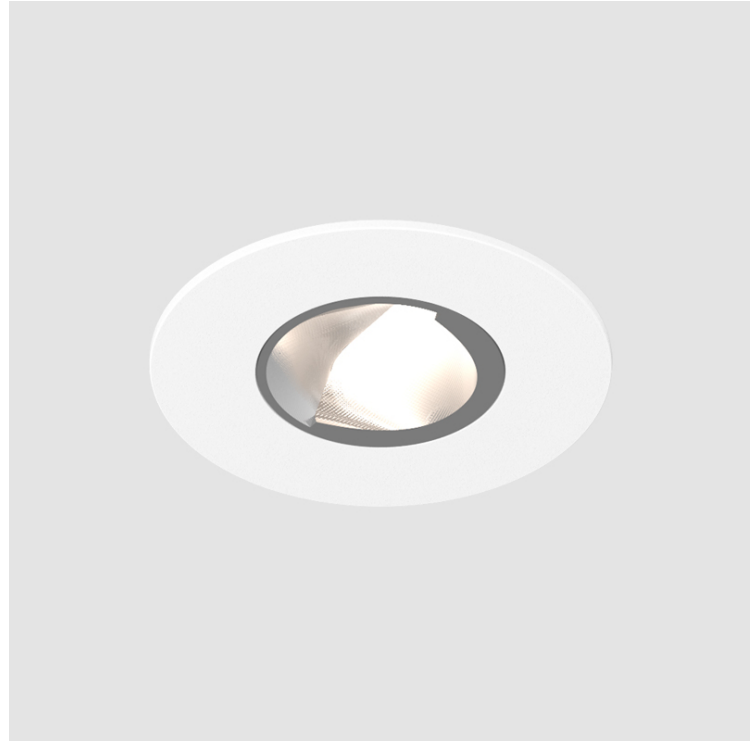

GENERAL

Series: Oiko Pro Round
Subseries: Oiko Pro Wallwash
Partner: Prolicht
Division: Architectural
Installation: Recessed
Product Type: Wallwash
Mounting Location: Ceiling
Light Distribution: Wallwash

PHYSICAL

Aperture Sizes - Downlights: 1"
Shape: Round
Diameter (mm): 75
Diameter (in): 2 15/16
Height (mm): 51
Height (in): 2
Ceiling Thickness (mm): 1 - 25
Ceiling Thickness (in): 1/16 - 1 3/16
Min. Recessing Depth (mm): 55
Min. Recessing Depth (in): 2 3/16

Fixture Finish: SSR / BKV / CWI / CRY / HAB / UFT / ITA / RUA / FTG / MYG / LOD / PUS / FRO / FUP / KIA / POP / BLS / SPG / MEY / GOH / CHC / COM / ABZ / JAG / OBR / MOS / ROR

Fixture Material: Aluminum Die Cast

Cut-out Measurements: 68mm / 2 11/16" Diameter

ELECTRICAL

Lamp Type: LED (Zhaga Standard)
Input Wattage (W): 15.1
Total Output Wattage (W): 13.6
Dimming: Non-Dimming / 0-10V Dimming / Phase Dimming / DALI Dimming / MATTER Dimming
Driver Included: No
Driver Location: Recessed Housing
Driver Type: Constant Current - Universal
Driver Class: Class 2
Housing: See Components
Input Voltage (V): 120 - 277
Constant Current (MA): 350

LED

Color Temperature (°K): 2700 / 3000 / 3500 / 4000
Max. Delivered Lumen (lm): 1302 / 1383 / 1449 / 1462
Nominal Lumen (lm): 1566 / 1665 / 1743 / 1759
CRI: >90 CRI
Lamp Life (hrs): 50000

OPTICAL

Adjustability: Fixed

RATINGS AND CERTIFICATIONS

Certified By: Certified for North American Standards
IP rating: IP20