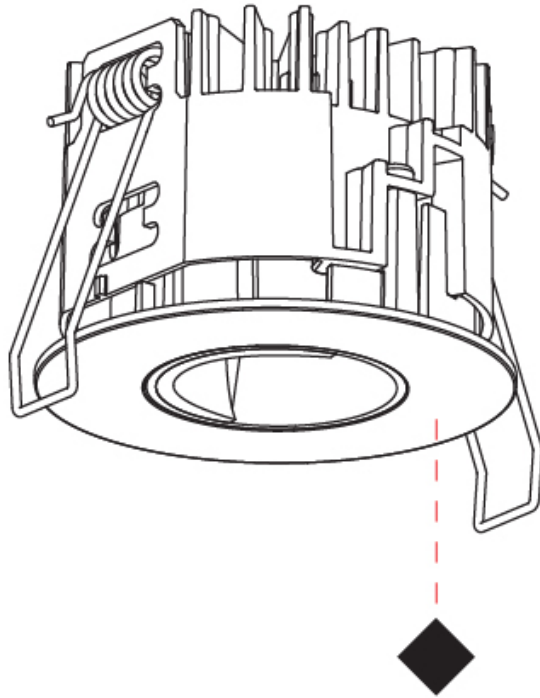

OIKO PRO WALLWASH RECESSED

A35863-

PROJECT

TYPE

SPECIFIER

QUANTITY

DATE

A