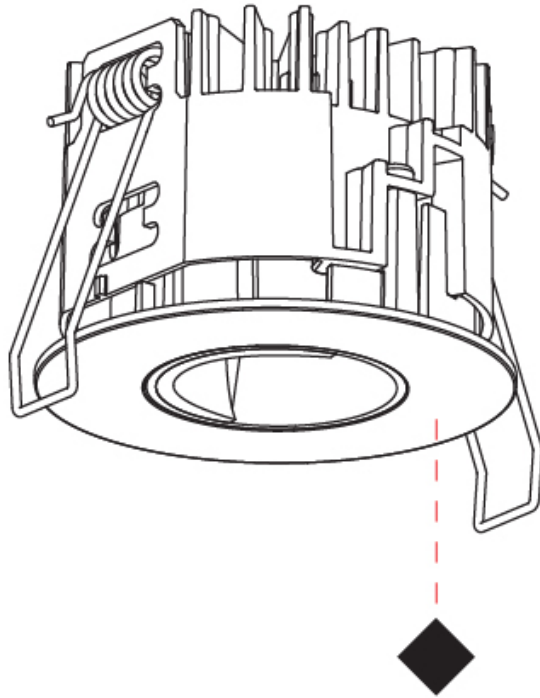

OIKO PRO WALLWASH RECESSED

A35865-

PROJECT

TYPE

SPECIFIER

QUANTITY

DATE

A