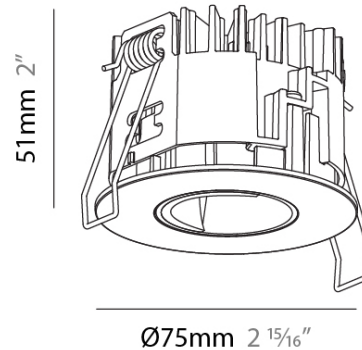

GENERAL

Series: Oiko Pro Round
Subseries: Oiko Pro Wallwash
Partner: Prolicht
Division: Architectural
Installation: Recessed
Product Type: Wallwash
Mounting Location: Ceiling
Light Distribution: Wallwash

PHYSICAL

Aperture Sizes - Downlights: 1"
Shape: Round
Diameter (mm): 75
Diameter (in): 2 ¹⁵/₁₆
Height (mm): 51
Height (in): 2
Ceiling Thickness (mm): 1 - 25
Ceiling Thickness (in): 1/16 - 1 3/16
Min. Recessing Depth (mm): 55
Min. Recessing Depth (in): 2 ³/₁₆
Diffuser: Lens Pack - Spread Lens / Linear Spread Lens / Honeycomb Louver
Fixture Finish: SSR / BKV / CWI / CRY / HAB / UFT / ITA / RUA / FTG / MYG / LOD / PUS / FRO / FUP / KIA / POP / BLS / SPG / MEY / GOH / CHC / COM / ABZ / JAG / OBR / MOS / ROR
Fixture Material: Aluminum Die Cast
Cut-out Measurements: 68mm / 2 11/16" Diameter

ELECTRICAL

Lamp Type: LED (Zhaga Standard)
Input Wattage (W): 14
Total Output Wattage (W): 12.7
Dimming: Dali Dimming / Matter
Driver Included: No
Driver Location: Recessed Housing
Driver Type: Constant Current - Universal (120Vac only for DALI driver)
Driver Class: Class 2
Input Voltage (V): 120 - 277
Constant Current (MA): 700

LED

Color Temperature (°K): 2700-6500 Tunable White
Max. Delivered Lumen (lm): 1216
Nominal Lumen (lm): 1460
CRI: >90 CRI
Lamp Life (hrs): 50000
Special LEDs offerings: Tunable White

OPTICAL

Adjustability: Fixed

RATINGS AND CERTIFICATIONS

Certified By: Certified for North American Standards
IP rating: IP20