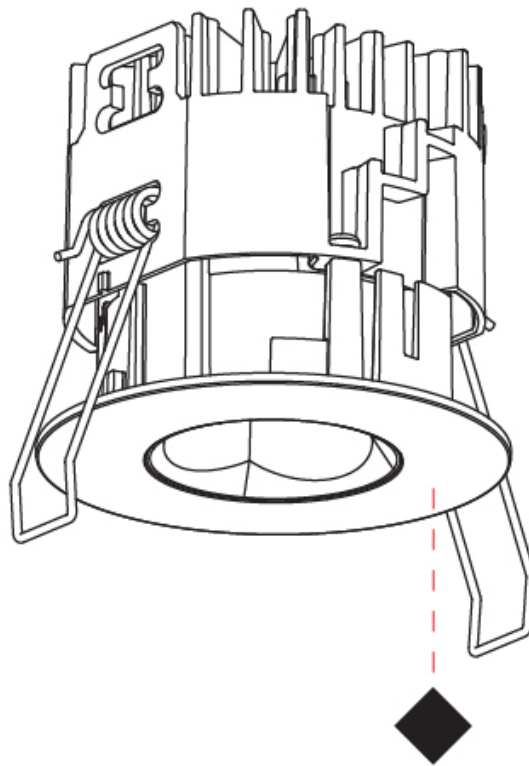

OIKO PRO ROUND FIXED RECESSED

A35866-

PROJECT

TYPE

SPECIFIER

QUANTITY

DATE

A