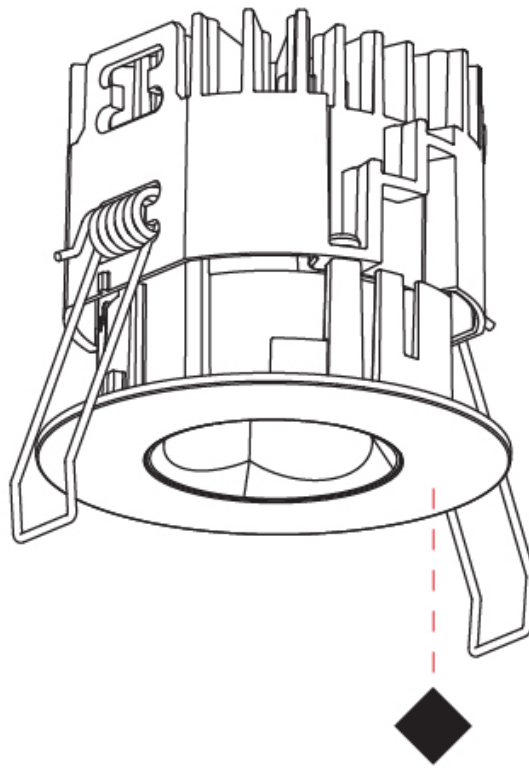

OIKO PRO ROUND FIXED RECESSED

A35866-

PROJECT

TYPE

SPECIFIER

QUANTITY

DATE

A