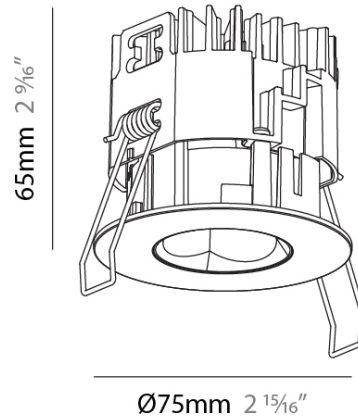

PHYSICAL

Aperture Sizes - Downlights: 1"
Shape: Round
Diameter (mm): 75
Diameter (in): 2 ¹⁵/₁₆
Height (mm): 65
Height (in): 2 ⁹/₁₆
Ceiling Thickness (mm): 1 - 25
Ceiling Thickness (in): 1/16 - 1 3/16
Min. Recessing Depth (mm): 70
Min. Recessing Depth (in): 2 ³/₄
Diffuser: Lens Pack - Spread Lens / Linear Spread Lens / Honeycomb Louver
Fixture Finish: SSR / BKV / CWI / CRY / HAB / UFT / ITA / RUA / FTG / MYG / LOD / PUS / FRO / FUP / KIA / POP / BLS / SPG / MEY / GOH / CHC / COM / ABZ / JAG / OBR / MOS / ROR
Fixture Material: Aluminum Die Cast
Cut-out Measurements: 68mm / 2 11/16" Diameter

ELECTRICAL

Lamp Type: LED (Zhaga Standard)
Input Wattage (W): 16
Total Output Wattage (W): 14.6
Dimming: Tri-Mode (Non-Dimming and Phase Dimming (120Vac only) and 0-10V Dimming)
Driver Included: No
Driver Location: Recessed Housing
Driver Type: Constant Current - Universal
Driver Class: Class 2
Housing: See Components
Input Voltage (V): 120 - 277
Constant Current (MA): 350

LED

Color Temperature (°K): 2700 / 3000 / 3500 / 4000
Max. Delivered Lumen (lm): 1067 / 1150 / 1217 / 1220
Nominal Lumen (lm): 1393 / 1501 / 1589 / 1592
CRI: >90 CRI
Lamp Life (hrs): 50000

OPTICAL

Reflector: 14
Adjustability: Fixed

RATINGS AND CERTIFICATIONS

Certified By: Certified for North American Standards
IP rating: IP44