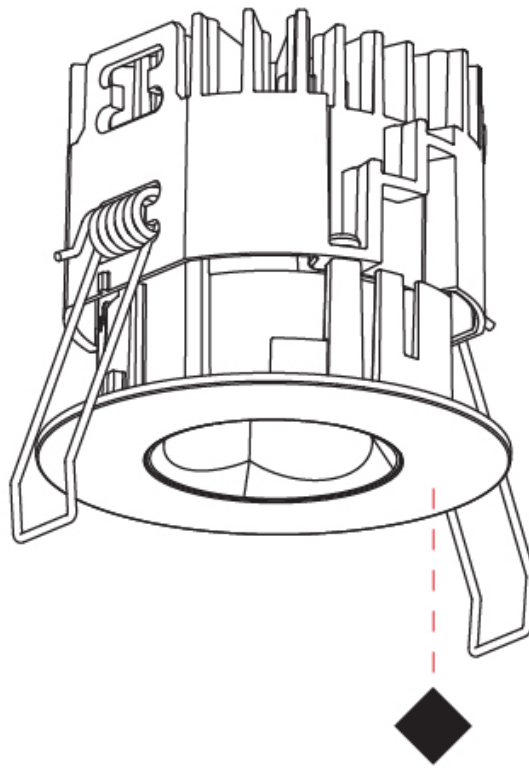

OIKO PRO ROUND FIXED RECESSED

A35867-

PROJECT

TYPE

SPECIFIER

QUANTITY

DATE