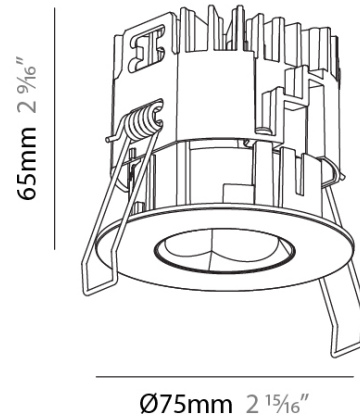

PHYSICAL

Aperture Sizes - Downlights: 1"
Shape: Round
Diameter (mm): 75
Diameter (in): 2 ¹⁵/₁₆
Height (mm): 65
Height (in): 2 ⁵/₁₆
Ceiling Thickness (mm): 1 - 25
Ceiling Thickness (in): 1/16 - 1 3/16
Min. Recessing Depth (mm): 70
Min. Recessing Depth (in): 2 ³/₄
Diffuser: Lens Pack - Spread Lens / Linear Spread Lens / Honeycomb Louver
Fixture Finish: SSR / BKV / CWI / CRY / HAB / UFT / ITA / RUA / FTG / MYG / LOD / PUS / FRO / FUP / KIA / POP / BLS / SPG / MEY / GOH / CHC / COM / ABZ / JAG / OBR / MOS / ROR
Fixture Material: Aluminum Die Cast
Cut-out Measurements: 68mm / 2 11/16" Diameter

ELECTRICAL

Lamp Type: LED (Zhaga Standard)
Input Wattage (W): 15
Total Output Wattage (W): 13.6
Dimming: Tri-Mode (Non-Dimming and Phase Dimming (120Vac only) and 0-10V Dimming)
Driver Included: No
Driver Location: Recessed Housing
Driver Type: Constant Current - Universal
Driver Class: Class 2
Housing: See Components
Input Voltage (V): 120 - 277
Constant Current (MA): 350

LED

Color Temperature (°K): 2700 / 3000 / 3500 / 4000
Max. Delivered Lumen (lm): 1295 / 1377 / 1442 / 1455
Nominal Lumen (lm): 1566 / 1665 / 1743 / 1759
CRI: >90 CRI
Lamp Life (hrs): 50000

OPTICAL

Reflector: 34
Adjustability: Fixed

RATINGS AND CERTIFICATIONS

Certified By: Certified for North American Standards
IP rating: IP20