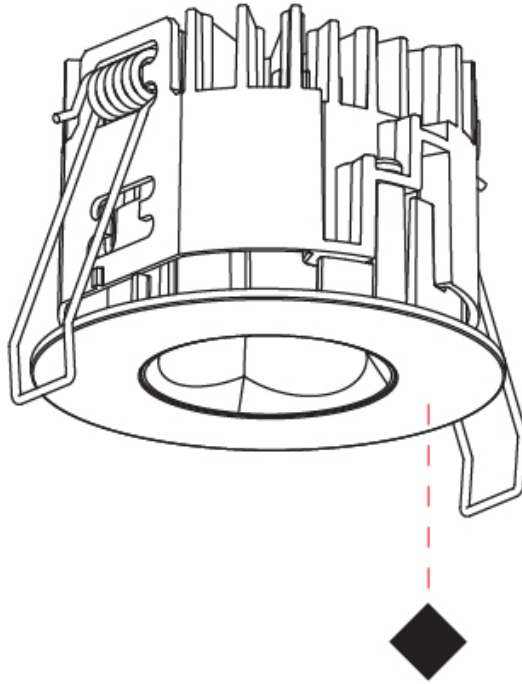

OIKO PRO ROUND FIXED RECESSED

A35868-

PROJECT

TYPE

SPECIFIER

QUANTITY

DATE

A