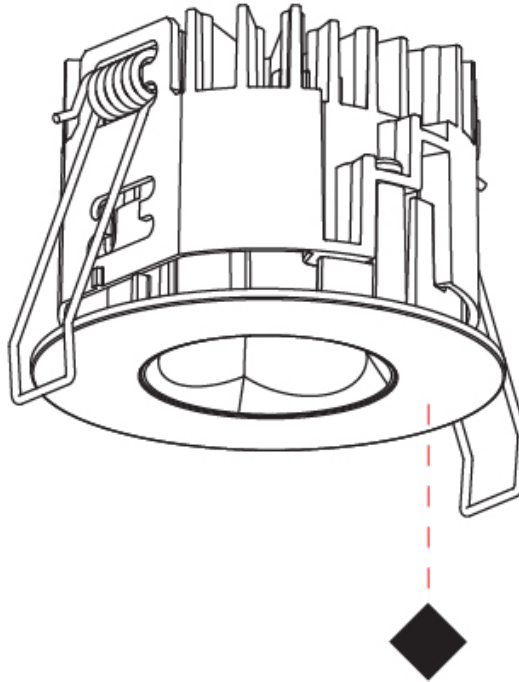

OIKO PRO ROUND FIXED RECESSED

A35868-

PROJECT

TYPE

SPECIFIER

QUANTITY

DATE

A