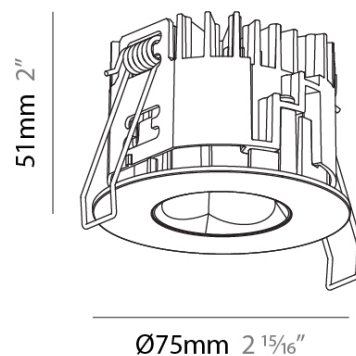

PHYSICAL

Aperture Sizes - Downlights: 1"
Shape: Round
Diameter (mm): 75
Diameter (in): 2 15/16
Height (mm): 51
Height (in): 2
Ceiling Thickness (mm): 1 - 25
Ceiling Thickness (in): 1/16 - 1 3/16
Min. Recessing Depth (mm): 55
Min. Recessing Depth (in): 2 3/16
Diffuser: Lens Pack - Spread Lens / Linear Spread Lens / Honeycomb Louver
Fixture Finish: SSR / BKV / CWI / CRY / HAB / UFT / ITA / RUA / FTG / MYG / LOD / PUS / FRO / FUP / KIA / POP / BLS / SPG / MEY / GOH / CHC / COM / ABZ / JAG / OBR / MOS / ROR
Fixture Material: Aluminum Die Cast
Cut-out Measurements: 68mm / 2 11/16" Diameter

ELECTRICAL

Lamp Type: LED (Zhaga Standard)
Input Wattage (W): 15
Total Output Wattage (W): 13.6
Dimming: Tri-Mode (Non-Dimming and Phase Dimming (120Vac only) and 0-10V Dimming)
Driver Included: No
Driver Location: Recessed Housing
Driver Type: Constant Current - Universal
Driver Class: Class 2
Input Voltage (V): 120 - 277
Constant Current (MA): 350

LED

Color Temperature (°K): 2700 / 3000 / 3500 / 4000
Max. Delivered Lumen (lm): 1375 / 1462 / 1531 / 1545
Nominal Lumen (lm): 1566 / 1665 / 1743 / 1759
CRI: >90 CRI
Lamp Life (hrs): 50000
Special LEDs offerings: Tunable White

OPTICAL

Reflector: 50
Adjustability: Fixed

RATINGS AND CERTIFICATIONS

Certified By: Certified for North American Standards
IP rating: IP20