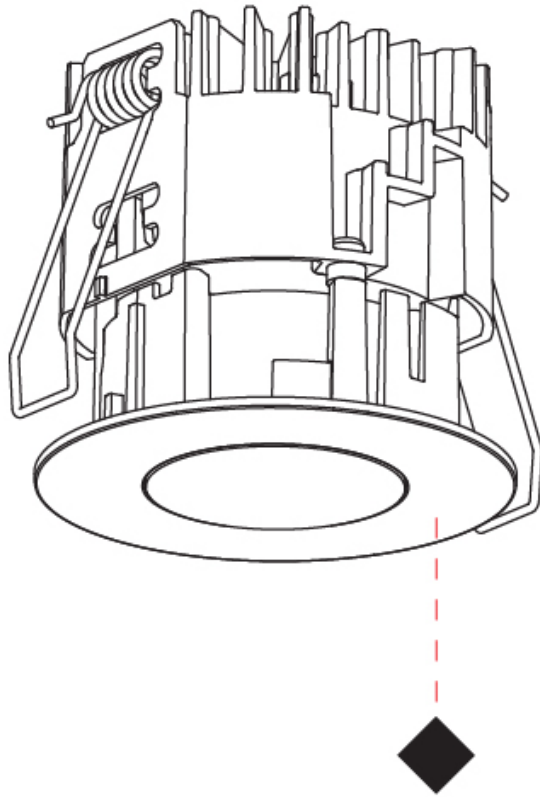

OIKO PRO ROUND FIXED RECESSED

A35870-

PROJECT

TYPE

SPECIFIER

QUANTITY

DATE

A