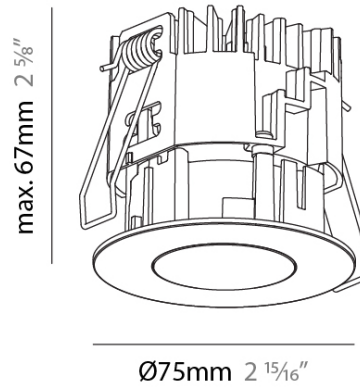

PHYSICAL

Aperture Sizes - Downlights: 1"
Shape: Round
Diameter (mm): 75
Diameter (in): 2 ¹⁵/₁₆
Height (mm): 67
Height (in): 2 ⁵/₈
Ceiling Thickness (mm): 1 - 25
Ceiling Thickness (in): 1/16 - 1 3/16
Min. Recessing Depth (mm): 75
Min. Recessing Depth (in): 2 ¹⁵/₁₆
Diffuser: Lens Pack - Spread Lens / Linear Spread Lens / Honeycomb Louver
Fixture Finish: SSR / BKV / CWI / CRY / HAB / UFT / ITA / RUA / FTG / MYG / LOD / PUS / FRO / FUP / KIA / POP / BLS / SPG / MEY / GOH / CHC / COM / ABZ / JAG / OBR / MOS / ROR
Fixture Material: Aluminum Die Cast
Cut-out Measurements: 68mm / 2 11/16" Diameter

ELECTRICAL

Lamp Type: LED (Zhaga Standard)
Input Wattage (W): 16
Total Output Wattage (W): 14.6
Dimming: Tri-Mode (Non-Dimming and Phase Dimming (120Vac only) and 0-10V Dimming)
Driver Included: No
Driver Location: Recessed Housing
Driver Type: Constant Current - Universal
Driver Class: Class 2
Input Voltage (V): 120 - 277
Constant Current (MA): 350

LED

Color Temperature (°K): 2700 / 3000 / 3500 / 4000
Max. Delivered Lumen (lm): 1017 / 1096 / 1160 / 1162
Nominal Lumen (lm): 1393 / 1501 / 1589 / 1592
CRI: >90 CRI
Lamp Life (hrs): 50000

OPTICAL

Reflector: 16
Adjustability: Fixed

RATINGS AND CERTIFICATIONS

Certified By: Certified for North American Standards
IP rating: IP54