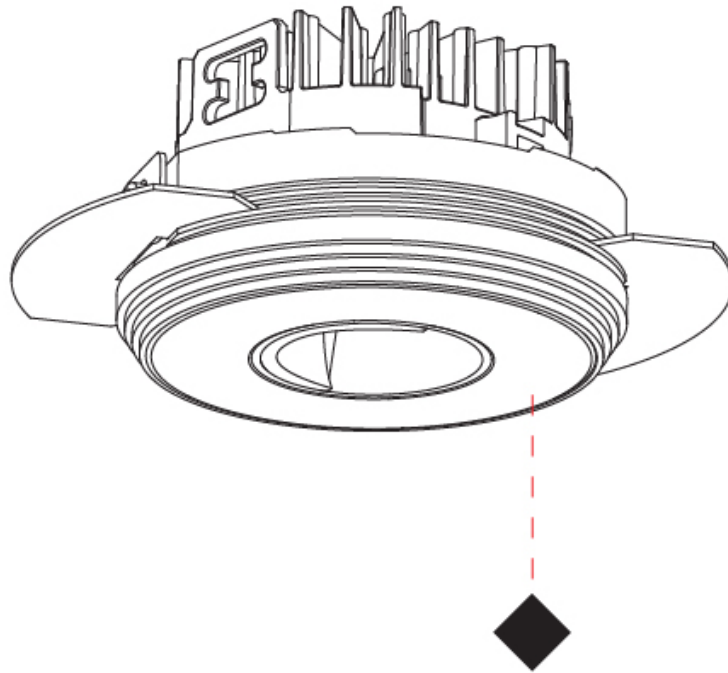

OIKO PRO ROUND WALLWASH TRIMLESS

A35875-

PROJECT

TYPE

SPECIFIER

QUANTITY

DATE

A