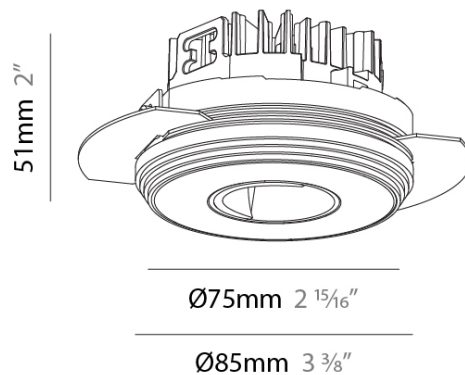

GENERAL

Series: Oiko Pro Round
Subseries: Oiko Pro Round Wallwash
Partner: Prolicht
Division: Architectural
Installation: Trimless
Product Type: Wallwash
Mounting Location: Ceiling
Light Distribution: Direct

PHYSICAL

Shape: Round
Diameter (mm): 75
Diameter (in): 2 15/16
Height (mm): 51
Height (in): 2
Ceiling Thickness (mm): 1 - 25
Ceiling Thickness (in): 1/16 - 1 3/16
Min. Recessing Depth (mm): 55
Min. Recessing Depth (in): 2 3/16
Fixture Finish: SSR / BKV / CWI / CRY / HAB / UFT / ITA / RUA / FTG / MYG / LOD / PUS / FRO / FUP / KIA / POP / BLS / SPG / MEY / GOH / CHC / COM / ABZ / JAG / OBR / MOS / ROR
Fixture Material: Aluminum Die Cast
Cut-out Measurements: 86mm / 3 3/8" Diameter

ELECTRICAL

Lamp Type: LED (Zhaga Standard)
Input Wattage (W): 15
Total Output Wattage (W): 13.6
Dimming: Tri-Mode (Non-Dimming and Phase Dimming (120Vac only) and 0-10V Dimming)
Driver Included: No
Driver Location: Recessed Housing
Driver Type: Constant Current - Universal
Driver Class: Class 2
Input Voltage (V): 120 - 277
Constant Current (MA): 350

LED

Color Temperature (°K): 2700 / 3000 / 3500 / 4000
Max. Delivered Lumen (lm): 1302 / 1383 / 1449 / 1462
Nominal Lumen (lm): 1566 / 1665 / 1743 / 1759
CRI: >93 CRI
Lamp Life (hrs): 50000

OPTICAL

Adjustability: Fixed

RATINGS AND CERTIFICATIONS

Certified By: Certified for North American Standards
IP rating: IP20