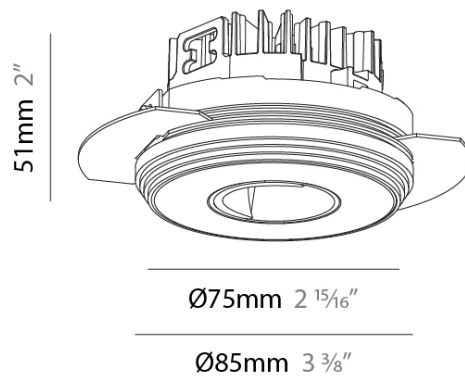

GENERAL

Series: Oiko Pro Round
Subseries: Oiko Pro Round Wallwash
Partner: Prolicht
Division: Architectural
Installation: Trimless
Product Type: Wallwash
Mounting Location: Ceiling
Light Distribution: Direct

PHYSICAL

Shape: Round
Diameter (mm): 75
Diameter (in): 2 ¹⁵/₁₆
Height (mm): 51
Height (in): 2
Ceiling Thickness (mm): 1 - 25
Ceiling Thickness (in): 1/16 - 1 3/16
Min. Recessing Depth (mm): 55
Min. Recessing Depth (in): 2 ³/₁₆
Fixture Finish: SSR / BKV / CWI / CRY / HAB / UFT / ITA / RUA / FTG / MYG / LOD / PUS / FRO / FUP / KIA / POP / BLS / SPG / MEY / GOH / CHC / COM / ABZ / JAG / OBR / MOS / ROR
Fixture Material: Aluminum Die Cast
Cut-out Measurements: 86mm / 3 3/8" Diameter

ELECTRICAL

Lamp Type: LED (Zhaga Standard)
Input Wattage (W): 14
Total Output Wattage (W): 12.7
Dimming: Dali Dimming
Driver Included: No
Driver Location: Recessed Housing
Driver Type: Constant Current - Universal (120Vac only for DALI driver)
Driver Class: Class 2
Input Voltage (V): 120 - 277
Constant Current (mA): 700

LED

Color Temperature (°K): 2700-6500 Tunable White
Max. Delivered Lumen (lm): 1040 - 1216
Nominal Lumen (lm): 1242 - 1460
CRI: >93 CRI
Lamp Life (hrs): 50000
Special LEDs offerings: Tunable White

OPTICAL

Adjustability: Fixed

RATINGS AND CERTIFICATIONS

Certified By: Certified for North American Standards
IP rating: IP20