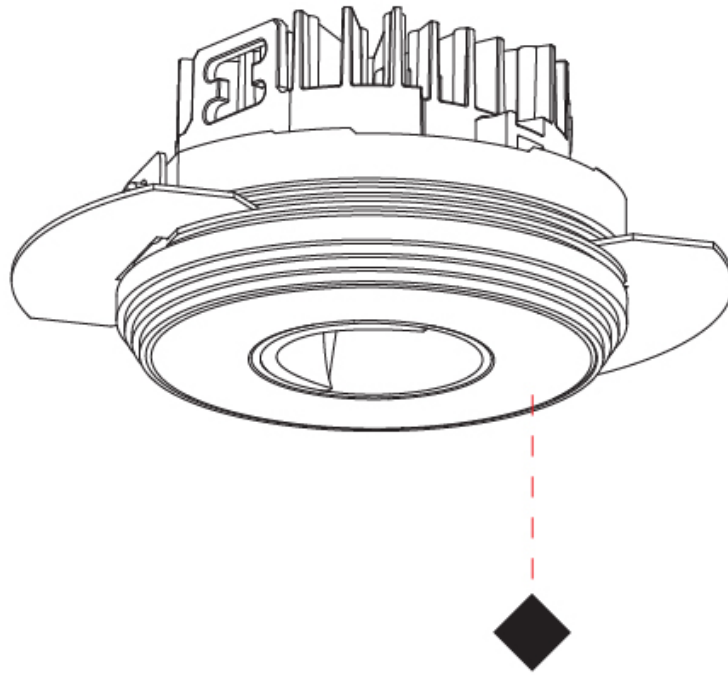

OIKO PRO ROUND WALLWASH TRIMLESS

A35876-

PROJECT

TYPE

SPECIFIER

QUANTITY

DATE

A