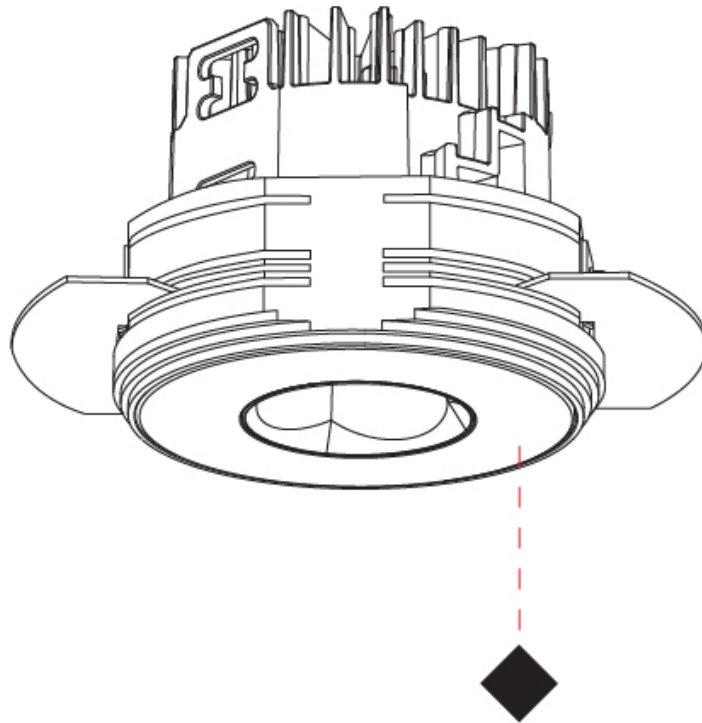

OIKO PRO ROUND FIXED TRIMLESS

A35877-

PROJECT

TYPE

SPECIFIER

QUANTITY

DATE

A