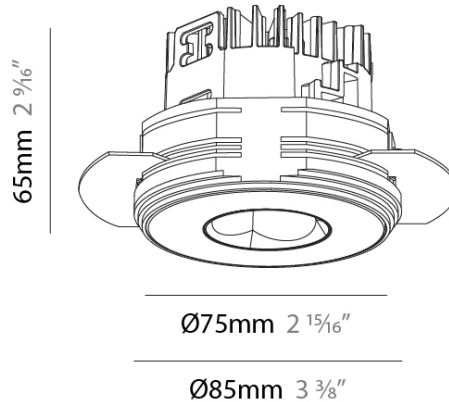

PHYSICAL

Aperture Sizes - Downlights: 1"
Shape: Round
Diameter (mm): 75
Diameter (in): 2 ¹⁵/₁₆
Height (mm): 65
Height (in): 2 ⁹/₁₆
Ceiling Thickness (mm): 10 / 12.5 / 15 / 25
Ceiling Thickness (in): 3/8 or 1/2 or 9/16 or 1
Min. Recessing Depth (mm): 70
Min. Recessing Depth (in): 2 ³/₄
Diffuser: Lens Pack - Spread Lens / Linear Spread Lens / Honeycomb Louver
Fixture Finish: SSR / BKV / CWI / CRY / HAB / UFT / ITA / RUA / FTG / MYG / LOD / PUS / FRO / FUP / KIA / POP / BLS / SPG / MEY / GOH / CHC / COM / ABZ / JAG / OBR / MOS / ROR
Fixture Material: Aluminum Die Cast
Cut-out Measurements: 68mm / 2 11/16" Diameter

ELECTRICAL

Lamp Type: LED (Zhaga Standard)
Input Wattage (W): 16
Total Output Wattage (W): 14.6
Dimming: Tri-Mode (Non-Dimming and Phase Dimming (120Vac only) and 0-10V Dimming)
Driver Included: No
Driver Location: Recessed Housing
Driver Type: Constant Current - Universal
Driver Class: Class 2
Input Voltage (V): 120 - 277
Constant Current (MA): 350

LED

Color Temperature (°K): 2700 / 3000 / 3500 / 4000
Max. Delivered Lumen (lm): 1067 / 1150 / 1217 / 1220
Nominal Lumen (lm): 1393 / 1501 / 1589 / 1592
CRI: >90 CRI
Lamp Life (hrs): 50000

OPTICAL

Reflector°: 14
Adjustability: Fixed

RATINGS AND CERTIFICATIONS

Certified By: Certified for North American Standards
IP rating: IP20