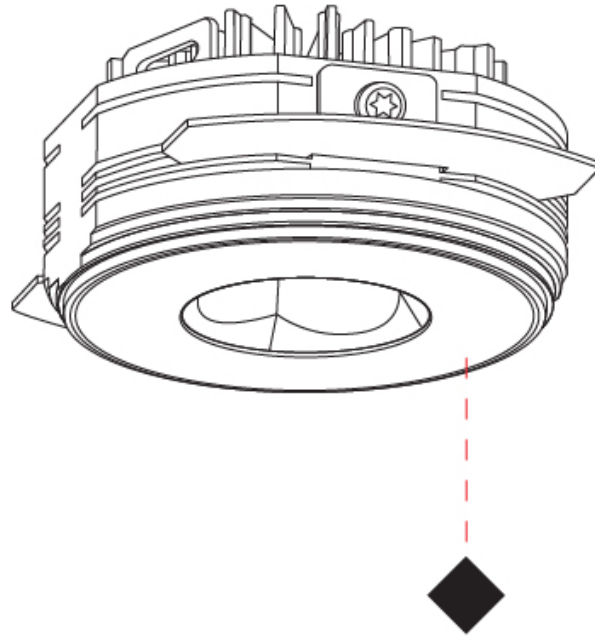

OIKO PRO ROUND FIXED TRIMLESS

A35880-

PROJECT

TYPE

SPECIFIER

QUANTITY

DATE

A