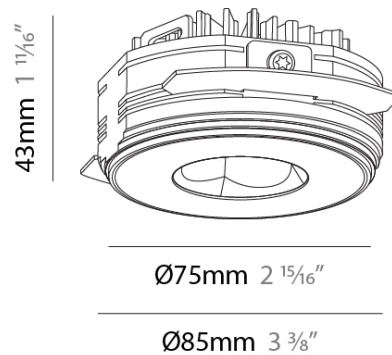

PHYSICAL

Aperture Sizes - Downlights: 1"
Shape: Round
Diameter (mm): 75
Diameter (in): 2 ¹⁵/₁₆
Height (mm): 43
Height (in): 1 ¹¹/₁₆
Ceiling Thickness (mm): 10 / 12.5 / 15 / 25
Ceiling Thickness (in): 3/8 or 1/2 or 9/16 or 1
Min. Recessing Depth (mm): 50
Min. Recessing Depth (in): 1 ¹⁵/₁₆
Diffuser: Lens Pack - Spread Lens / Linear Spread Lens / Honeycomb Louver
Fixture Finish: SSR / BKV / CWI / CRY / HAB / UFT / ITA / RUA / FTG / MYG / LOD / PUS / FRO / FUP / KIA / POP / BLS / SPG / MEY / GOH / CHC / COM / ABZ / JAG / OBR / MOS / ROR
Fixture Material: Aluminum Die Cast
Cut-out Measurements: 86mm / 2 11/16" Diameter

ELECTRICAL

Lamp Type: LED (Zhaga Standard)
Input Wattage (W): 15
Total Output Wattage (W): 13.6
Dimming: Tri-Mode (Non-Dimming and Phase Dimming (120Vac only) and 0-10V Dimming)
Driver Included: No
Driver Location: Recessed Housing
Driver Type: Constant Current - Universal
Driver Class: Class 2
Input Voltage (V): 120 - 277
Constant Current (MA): 350

LED

Color Temperature (°K): 2700 / 3000 / 3500 / 4000
Max. Delivered Lumen (lm): 1464 / 1556 / 1630 / 1645
Nominal Lumen (lm): 1566 / 1665 / 1743 / 1759
CRI: >90 CRI
Lamp Life (hrs): 50000

OPTICAL

Reflector°: 60
Adjustability: Fixed

RATINGS AND CERTIFICATIONS

Certified By: Certified for North American Standards
IP rating: IP20