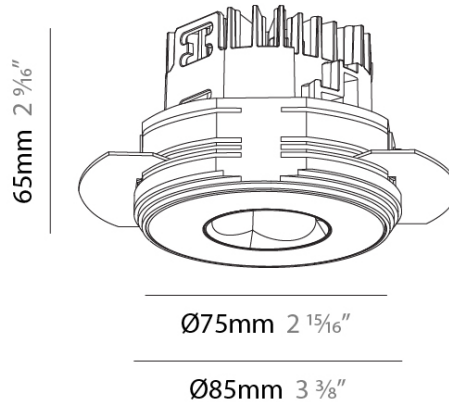

GENERAL

Series: Oiko Pro Round
Subseries: Oiko Pro Round Fixed
Brand: Prolicht
Division: Architectural
Mounting Type: Trimless
Mounting Location: Ceiling
Subcategory: Downlight

PHYSICAL

Shape: Round
Diameter (mm): 75
Diameter (in): 2 15/16
Height (mm): 65
Height (in): 2 9/16
Ceiling Thickness (mm): 10 / 12.5 / 15 / 25
Ceiling Thickness (in): 3/8 or 1/2 or 9/16 or 1
Min. Recessing Depth (mm): 70
Min. Recessing Depth (in): 2 3/4
Light Distribution: Direct
Diffuser: Lens Pack - Spread Lens / Linear Spread Lens / Honeycomb Louver
Fixture Finish: SSR / BKV / CWI / CRY / HAB / UFT / ITA / RUA / FTG / MYG / LOD / PUS / FRO / FUP / KIA / POP / BLS / SPG / MEY / GOH / GUM / CHC / COM / ABZ / JAG / OBR / MOS / ROR
Fixture Material: Aluminum Die Cast
Cut-out Measurements: 86mm / 2 11/16" Diameter

ELECTRICAL

Lamp Type: LED (Zhaga Standard)
Input Wattage (W): 14
Total Output Wattage (W): 12.7
Dimming: Dali Dimming
Driver Included: No
Driver Location: Recessed Housing
Driver Type: Constant Current - Universal (120Vac only for DALI driver)
Driver Class: Class 2
Input Voltage (V): 120 - 277
Constant Current (MA): 700

LED

Color Temperature (°K): 2700-6500 Tunable White
Max. Delivered Lumen (lm): 1129
Nominal Lumen (lm): 1460
CRI: >90 CRI
Lamp Life (hrs): 50000
Special LEDs offerings: Tunable White

OPTICAL

Reflector°: 36
Adjustability: Fixed

RATINGS AND CERTIFICATIONS

Certified By: Certified for North American Standards
IP rating: IP20