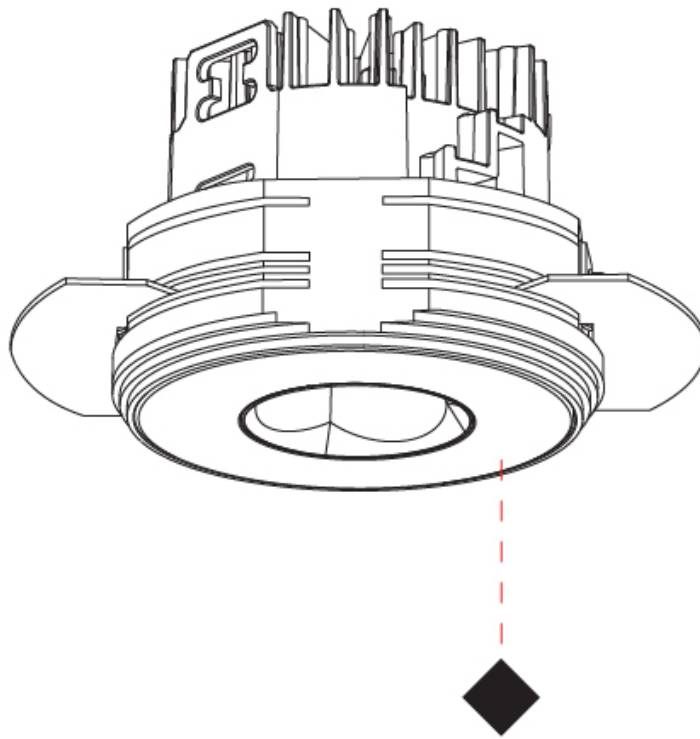

OIKO PRO ROUND FIXED TRIMLESS

A35881-

PROJECT	_____
TYPE	_____
SPECIFIER	_____
QUANTITY	_____
DATE	_____