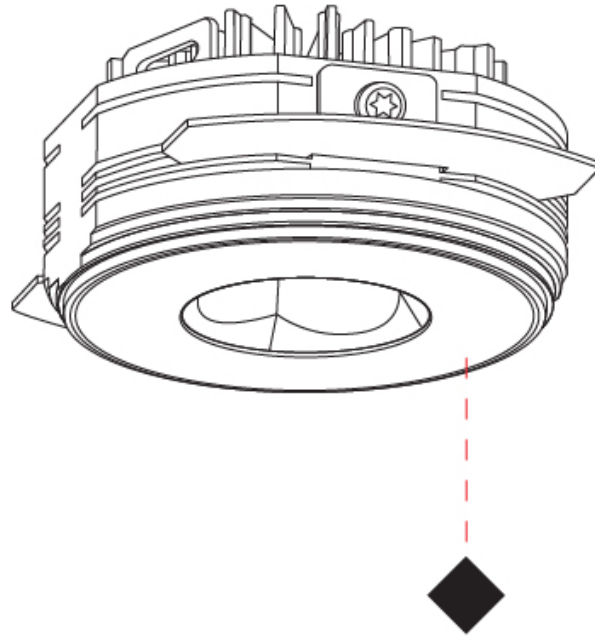

OIKO PRO ROUND FIXED TRIMLESS

A35883-

PROJECT

TYPE

SPECIFIER

QUANTITY

DATE