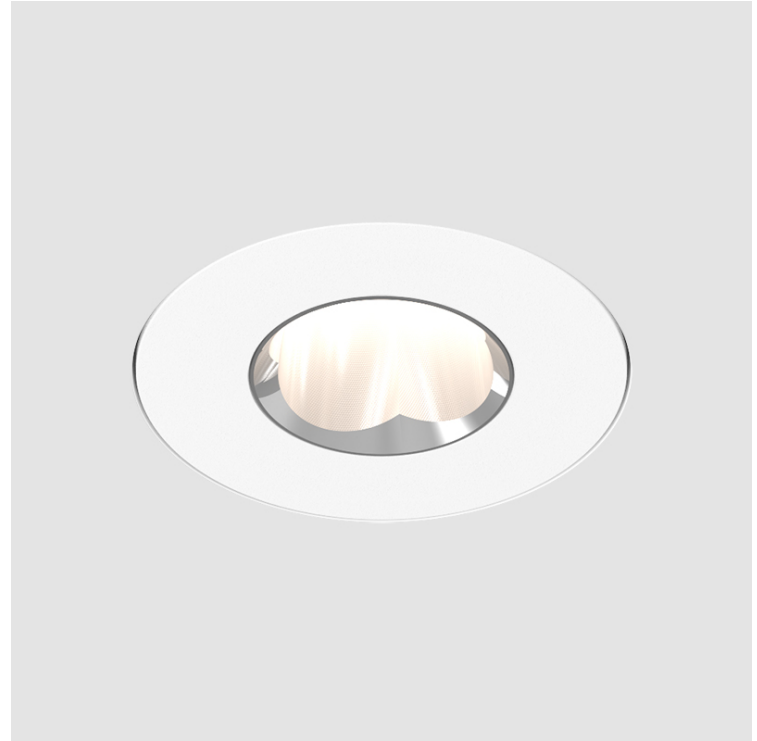

PHYSICAL

Aperture Sizes - Downlights: 1"
Shape: Round
Diameter (mm): 75
Diameter (in): 2 ¹⁵/₁₆
Height (mm): 43
Height (in): 1 ¹¹/₁₆
Ceiling Thickness (mm): 10 / 12.5 / 15 / 25
Ceiling Thickness (in): 3/8 or 1/2 or 9/16 or 1
Min. Recessing Depth (mm): 50
Min. Recessing Depth (in): 1 ¹⁵/₁₆
Diffuser: Lens Pack - Spread Lens / Linear Spread Lens / Honeycomb Louver
Fixture Finish: SSR / BKV / CWI / CRY / HAB / UFT / ITA / RUA / FTG / MYG / LOD / PUS / FRO / FUP / KIA / POP / BLS / SPG / MEY / GOH / CHC / COM / ABZ / JAG / OBR / MOS / ROR
Fixture Material: Aluminum Die Cast
Cut-out Measurements: 86mm / 2 11/16" Diameter

ELECTRICAL

Lamp Type: LED (Zhaga Standard)
Input Wattage (W): 14
Total Output Wattage (W): 12.7
Dimming: Dali Dimming
Driver Included: No
Driver Location: Recessed Housing
Driver Type: Constant Current - Universal (120Vac only for DALI driver)
Driver Class: Class 2
Input Voltage (V): 120 - 277
Constant Current (MA): 700

LED

Color Temperature (°K): 2700-6500 Tunable White
Max. Delivered Lumen (lm): 1381
Nominal Lumen (lm): 1460
CRI: >90 CRI
Lamp Life (hrs): 50000
Special LEDs offerings: Tunable White

OPTICAL

Reflector°: 62
Adjustability: Fixed

RATINGS AND CERTIFICATIONS

Certified By: Certified for North American Standards
IP rating: IP20