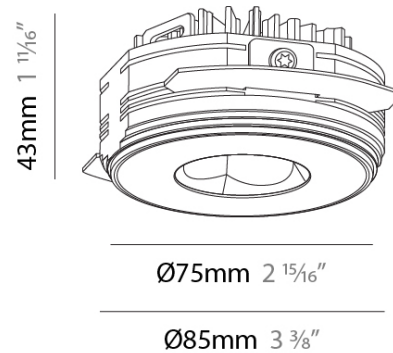

PHYSICAL

Aperture Sizes - Downlights: 1"
Shape: Round
Diameter (mm): 75
Diameter (in): 2 ¹⁵/₁₆
Height (mm): 43
Height (in): 1 ¹¹/₁₆
Ceiling Thickness (mm): 10 / 12.5 / 15 / 25
Ceiling Thickness (in): 3/8 or 1/2 or 9/16 or 1
Min. Recessing Depth (mm): 50
Min. Recessing Depth (in): 1 ¹⁵/₁₆
Diffuser: Lens Pack - Spread Lens / Linear Spread Lens / Honeycomb Louver
Fixture Finish: SSR / BKV / CWI / CRY / HAB / UFT / ITA / RUA / FTG / MYG / LOD / PUS / FRO / FUP / KIA / POP / BLS / SPG / MEY / GOH / CHC / COM / ABZ / JAG / OBR / MOS / ROR
Fixture Material: Aluminum Die Cast
Cut-out Measurements: 86mm / 2 11/16" Diameter

ELECTRICAL

Lamp Type: LED (Zhaga Standard)
Input Wattage (W): 14
Total Output Wattage (W): 12.7
Dimming: Dali Dimming
Driver Included: No
Driver Location: Recessed Housing
Driver Type: Constant Current - Universal (120Vac only for DALI driver)
Driver Class: Class 2
Input Voltage (V): 120 - 277
Constant Current (MA): 700

LED

Color Temperature (°K): 2700-6500 Tunable White
Max. Delivered Lumen (lm): 1381
Nominal Lumen (lm): 1460
CRI: >90 CRI
Lamp Life (hrs): 50000
Special LEDs offerings: Tunable White

OPTICAL

Reflector°: 62
Adjustability: Fixed

RATINGS AND CERTIFICATIONS

Certified By: Certified for North American Standards
IP rating: IP20