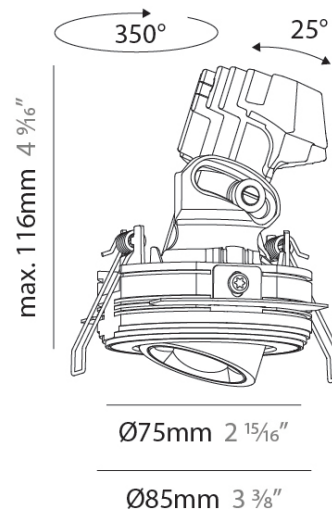

PHYSICAL

Aperture Sizes - Downlights: 1"
 Shape: Round
 Diameter (mm): 75
 Diameter (in): 2 ¹⁵/₁₆
 Height (mm): 116
 Height (in): 4 ⁹/₁₆
 Ceiling Thickness (mm): 10 / 12.5 / 15 / 25
 Ceiling Thickness (in): 3/8 or 1/2 or 9/16 or 1
 Min. Recessing Depth (mm): 125
 Min. Recessing Depth (in): 4 ¹⁵/₁₆
 Diffuser: Lens Pack - Spread Lens / Linear Spread Lens / Honeycomb Louver
 Fixture Finish: SSR / BKV / CWI / CRY / HAB / UFT / ITA / RUA / FTG / MYG / LOD / PUS / FRO / FUP / KIA / POP / BLS / SPG / MEY / GOH / CHC / COM / ABZ / JAG / OBR / MOS / ROR
 Fixture Material: Aluminum Die Cast
 Cut-out Measurements: D. 86mm / 3 3/8"

OPTICAL

Reflector: 36
 Adjustability: Rotational 350° / Tilt 25°

RATINGS AND CERTIFICATIONS

Certified By: Certified for North American Standards
 IP rating: IP20

OIKO PRO ROUND ADJUSTABLE TRIMLESS

A35884-

PROJECT