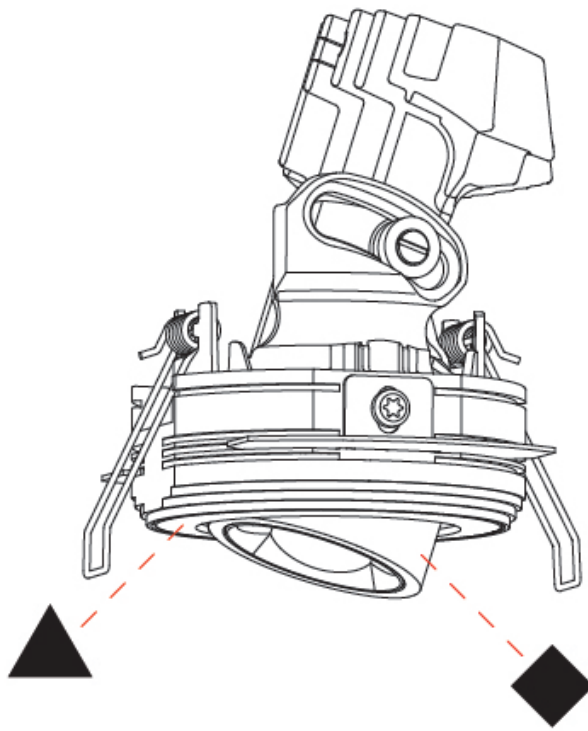

OIKO PRO ROUND ADJUSTABLE TRIMLESS

A35884-

PROJECT

TYPE

SPECIFIER

QUANTITY

DATE

A