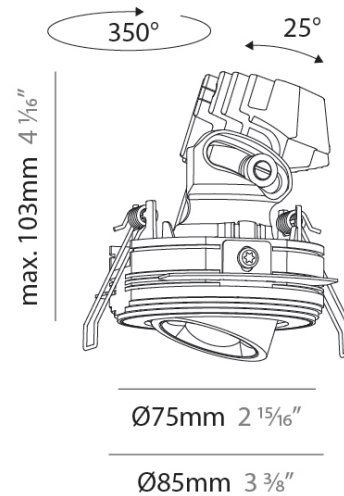

PHYSICAL

Aperture Sizes - Downlights: 1"
Shape: Round
Diameter (mm): 75
Diameter (in): 2 ¹⁵ / ₁₆
Height (mm): 103
Height (in): 4 ¹ / ₁₆
Ceiling Thickness (mm): 10 / 12.5 / 15 / 25
Ceiling Thickness (in): 3/8 or 1/2 or 9/16 or 1
Min. Recessing Depth (mm): 115
Min. Recessing Depth (in): 4 ¹ / ₂
Diffuser: Lens Pack - Spread Lens / Linear Spread Lens / Honeycomb Louver
Fixture Finish: SSR / BKV / CWI / CRY / HAB / UFT / ITA / RUA / FTG / MYG / LOD / PUS / FRO / FUP / KIA / POP / BLS / SPG / MEY / GOH / CHC / COM / ABZ / JAG / OBR / MOS / ROR
Fixture Material: Aluminum Die Cast
Cut-out Measurements: D. 86mm / 3 3/8"

Reflector: 52
Adjustability: Rotational 350° / Tilt 25°

RATINGS AND CERTIFICATIONS

Certified By: Certified for North American Standards
IP rating: IP20

OIKO PRO ROUND ADJUSTABLE TRIMLESS

A35885-

PROJECT _____