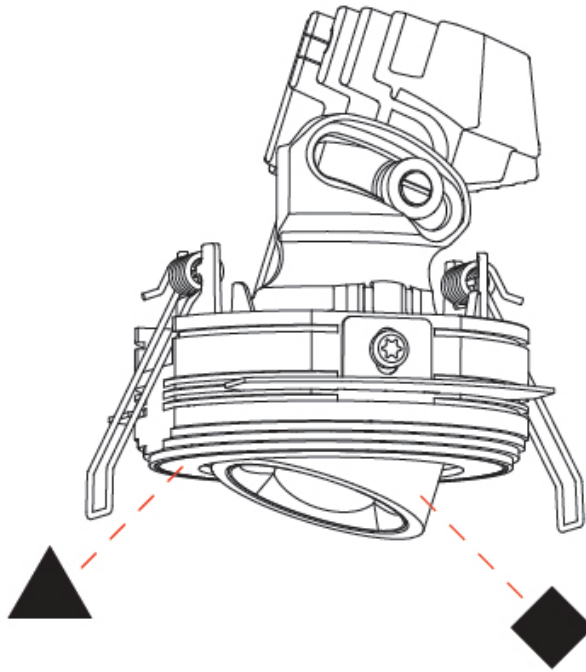

OIKO PRO ROUND ADJUSTABLE TRIMLESS

A35885-

PROJECT _____

TYPE _____

SPECIFIER _____

QUANTITY _____

DATE _____

A