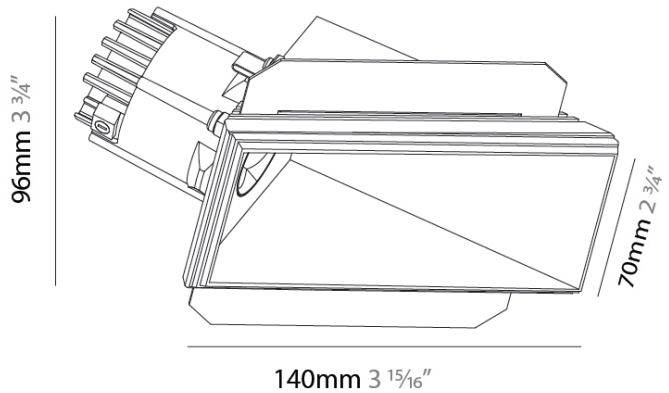

PHYSICAL

Shape: Square
Length (mm): 140
Length (in): 5 1/2
Width (mm): 70
Width (in): 2 3/4
Height (mm): 96
Height (in): 3 3/4
Ceiling Thickness (mm): 10 / 12.5 / 15
Ceiling Thickness (in): 3/8 or 1/2 or 9/16
Min. Recessing Depth (mm): 105
Min. Recessing Depth (in): 4 1/8
Light Distribution: Direct
Weight (kg): 0.528
Diffuser: Lens Pack - No Lens / Opal / Linear Spread Lens / Honeycomb / Spread Lens
Fixture Finish: SSR / BKV / CWI / CRY / HAB / UFT / ITA / RUA / FTG / MYG / LOD / PUS / FRO / FUP / KIA / POP / BLS / SPG / MEY / GOH / GUM / CHC / COM / ABZ / JAG / OBR / MOS / ROR
Fixture Material: Aluminum Die Cast
Cut-out Measurements: 85mm / 3 3/8" x 85mm / 3 3/8"

ELECTRICAL

Lamp Type: LED (Zhaga Standard)
Input Wattage (W): 15
Total Output Wattage (W): 13.6
Dimming: Tri-Mode (Non-Dimming and Phase Dimming (120Vac only) and 0-10V Dimming)
Driver Included: No
Driver Location: Remote
Driver Type: Constant Current - Universal
Driver Class: Class 2
Input Voltage (V): 120 - 277
Constant Current (mA): 400

LED

Color Temperature (°K): 2700 / 3000 / 3500 / 4000
Max. Delivered Lumen (lm): 1333 / 1417 / 1484 / 1497
Nominal Lumen (lm): 1566 / 1665 / 1743 / 1759
CRI: >93 CRI
Lamp Life (hrs): 50000

OPTICAL

Adjustability: Fixed

RATINGS AND CERTIFICATIONS

Certified By: CSA Certified to UL and CSA Standards
IP rating: IP20