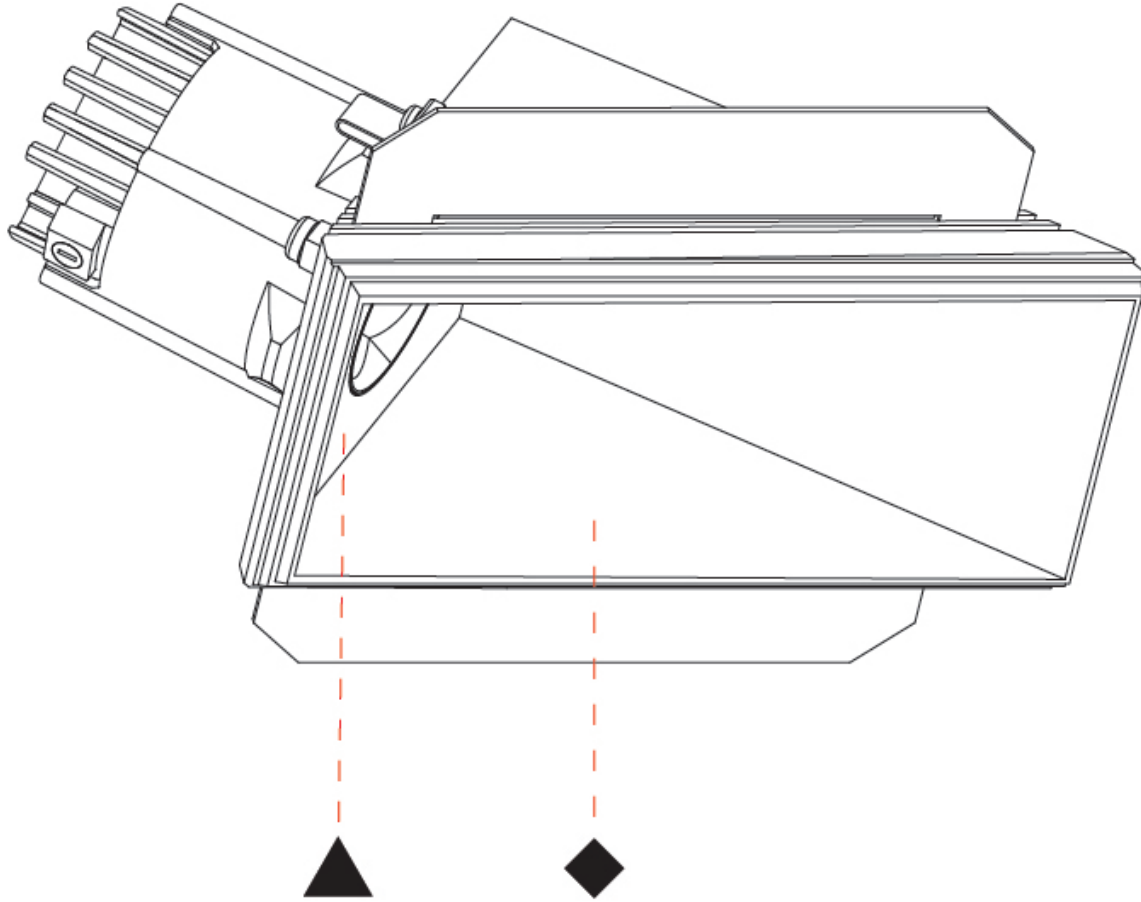

OIKO PRO SQUARE COMFORT ASYMMETRIC TRIMLESS

A35953-

PROJECT	_____
TYPE	_____
SPECIFIER	_____
QUANTITY	_____
DATE	_____