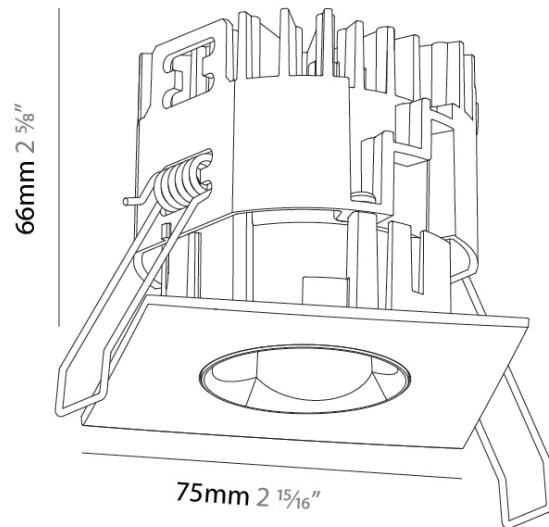

PHYSICAL

Aperture Sizes - Downlights: 1"
Shape: Square
Length (mm): 75
Length (in): 2 ¹⁵/₁₆
Width (mm): 75
Width (in): 2 ¹⁵/₁₆
Height (mm): 65
Height (in): 2 ⁹/₁₆
Ceiling Thickness (mm): 1 - 25
Ceiling Thickness (in): 1/16 - 1 3/16
Min. Recessing Depth (mm): 70
Min. Recessing Depth (in): 2 ³/₄
Weight (kg): 0.209
Diffuser: Lens Pack - No Lens / Opal / Linear Spread Lens / Honeycomb / Spread Lens
Fixture Finish: SSR / BKV / CWI / CRY / HAB / UFT / ITA / RUA / FTG / MYG / LOD / PUS / FRO / FUP / KIA / POP / BLS / SPG / MEY / GOH / CHC / COM / ABZ / JAG / OBR / MOS / ROR
Fixture Material: Aluminum Die Cast
Cut-out Measurements: D. 68mm / 2 11/16"

ELECTRICAL

Lamp Type: LED (Zhaga Standard)
Input Wattage (W): 16
Total Output Wattage (W): 14.6
Dimming: Tri-Mode (Non-Dimming and Phase Dimming (120Vac only) and 0-10V Dimming)
Driver Included: No
Driver Location: Remote
Driver Type: Constant Current - Universal
Driver Class: Class 2
Input Voltage (V): 120 - 277
Constant Current (mA): 350

LED

Number of LEDs: 1
Color Temperature (°K): 2700 / 3000 / 3500 / 4000
Max. Delivered Lumen (lm): 1067 / 1150 / 1217 / 1220
Nominal Lumen (lm): 1393 / 1501 / 1589 / 1592
CRI: >90 CRI
Lamp Life (hrs): 50000

OPTICAL

Reflector: 14

RATINGS AND CERTIFICATIONS

Certified By: Certified for North American Standards
IP rating: IP44