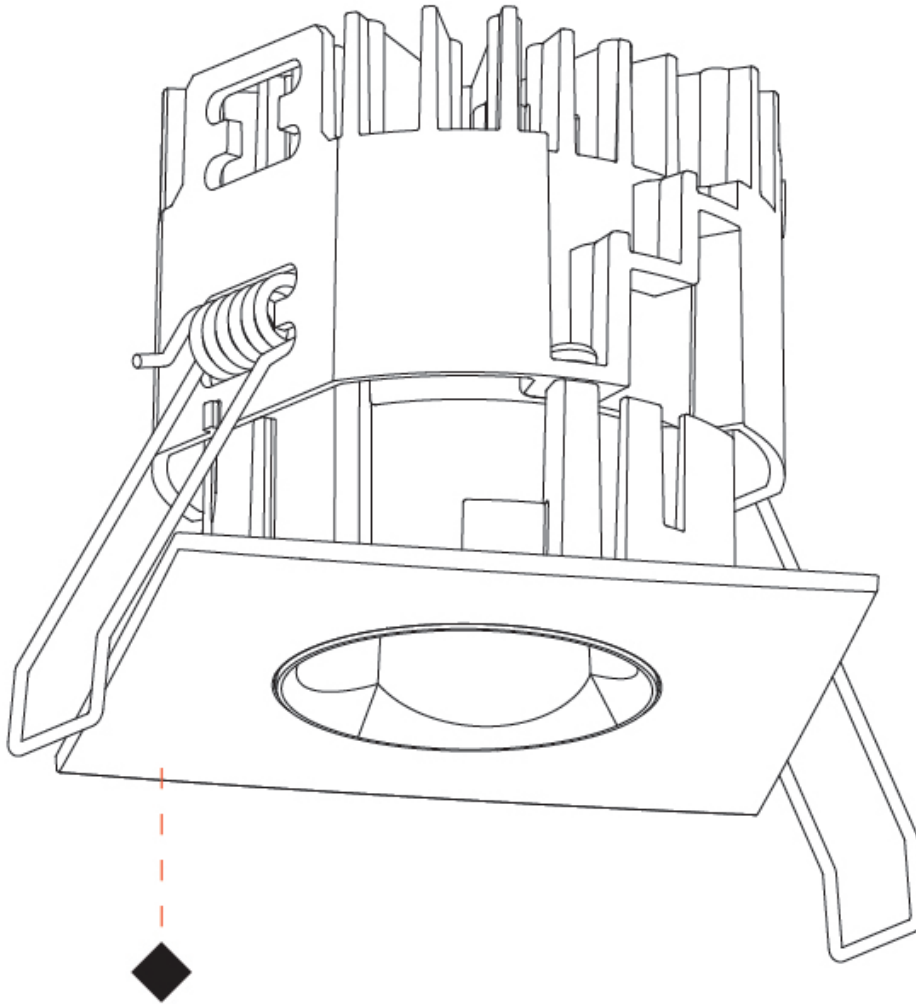

OIKO PRO SQUARE WALLWASH RECESSED

A35954-

PROJECT _____

TYPE _____

SPECIFIER _____

QUANTITY _____

DATE _____