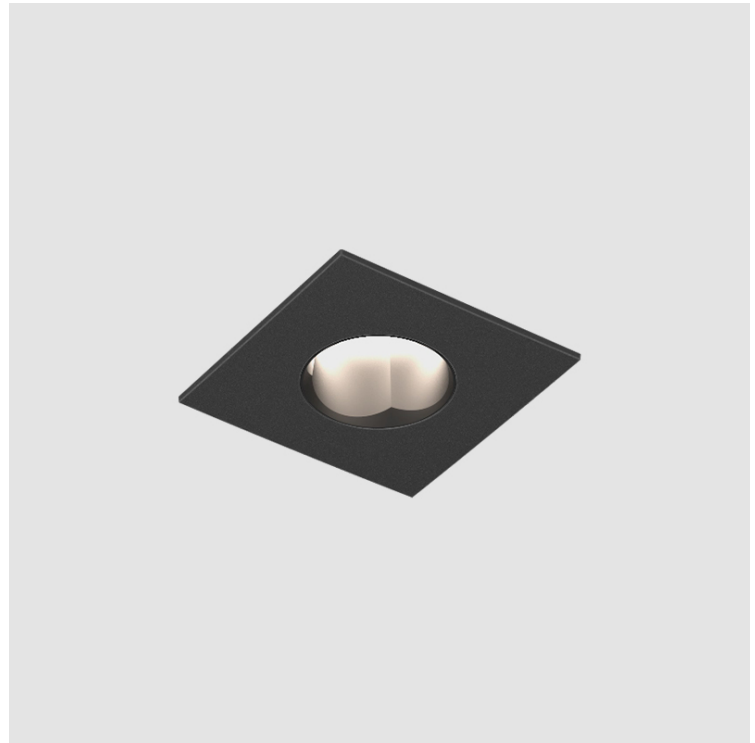

PHYSICAL

Aperture Sizes - Downlights: 1"
Shape: Square
Length (mm): 75
Length (in): 2 ¹⁵/₁₆
Width (mm): 75
Width (in): 2 ¹⁵/₁₆
Height (mm): 65
Height (in): 2 ⁹/₁₆
Ceiling Thickness (mm): 1 - 25
Ceiling Thickness (in): 1/16 - 1 3/16
Min. Recessing Depth (mm): 70
Min. Recessing Depth (in): 2 ³/₄
Weight (kg): 0.209
Diffuser: Lens Pack - No Lens / Opal / Linear Spread Lens / Honeycomb / Spread Lens
Fixture Finish: SSR / BKV / CWI / CRY / HAB / UFT / ITA / RUA / FTG / MYG / LOD / PUS / FRO / FUP / KIA / POP / BLS / SPG / MEY / GOH / CHC / COM / ABZ / JAG / OBR / MOS / ROR
Fixture Material: Aluminum Die Cast
Cut-out Measurements: D. 68mm / 2 11/16"

ELECTRICAL

Lamp Type: LED (Zhaga Standard)
Input Wattage (W): 16
Total Output Wattage (W): 14.6
Dimming: Tri-Mode (Non-Dimming and Phase Dimming (120Vac only) and 0-10V Dimming)
Driver Included: No
Driver Location: Remote
Driver Type: Constant Current - Universal
Driver Class: Class 2
Input Voltage (V): 120 - 277
Constant Current (mA): 350

LED

Number of LEDs: 1
Color Temperature (°K): 2700 / 3000 / 3500 / 4000
Max. Delivered Lumen (lm): 1067 / 1150 / 1217 / 1220
Nominal Lumen (lm): 1393 / 1501 / 1589 / 1592
CRI: >90 CRI
Lamp Life (hrs): 50000

OPTICAL

Reflector: 14

RATINGS AND CERTIFICATIONS

Certified By: Certified for North American Standards
IP rating: IP44