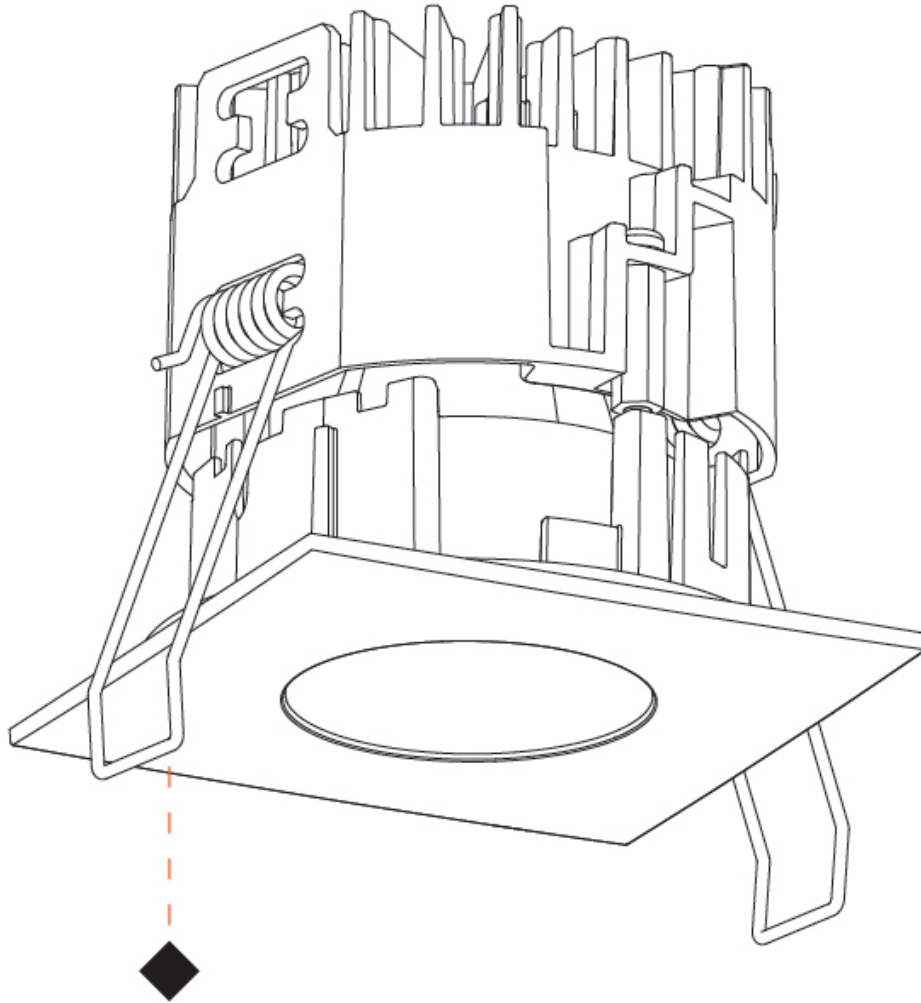

OIKO PRO SQUARE FIXED RECESSED

A35961-

PROJECT _____

TYPE _____

SPECIFIER _____

QUANTITY _____

DATE _____

A