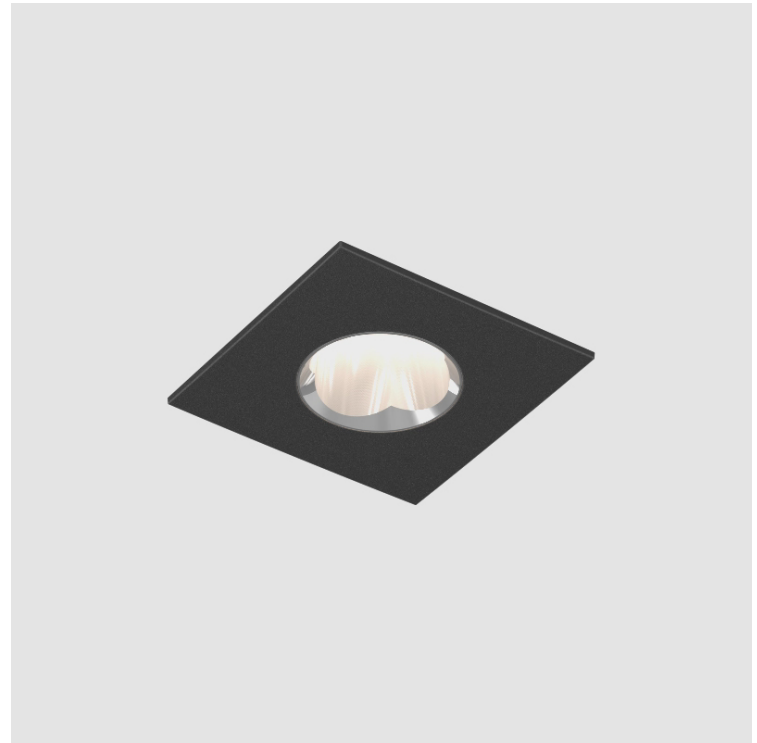

PHYSICAL

Aperture Sizes - Downlights: 1"
Shape: Square
Length (mm): 75
Length (in): 2 ¹⁵/₁₆
Width (mm): 75
Width (in): 2 ¹⁵/₁₆
Height (mm): 65
Height (in): 2 ⁹/₁₆
Ceiling Thickness (mm): 1 - 25
Ceiling Thickness (in): 1/16 - 1 3/16
Min. Recessing Depth (mm): 70
Min. Recessing Depth (in): 2 ³/₄
Weight (kg): 0.19
Diffuser: Lens Pack - No Lens / Opal / Linear Spread Lens / Honeycomb / Spread Lens
Fixture Finish: SSR / BKV / CWI / CRY / HAB / UFT / ITA / RUA / FTG / MYG / LOD / PUS / FRO / FUP / KIA / POP / BLS / SPG / MEY / GOH / CHC / COM / ABZ / JAG / OBR / MOS / ROR
Fixture Material: Aluminum Die Cast
Cut-out Measurements: D. 68mm / 2 11/16"

ELECTRICAL

Lamp Type: LED (Zhaga Standard)
Input Wattage (W): 15
Total Output Wattage (W): 12.7
Dimming: Tri-Mode (Non-Dimming and Phase Dimming (120Vac only) and 0-10V Dimming)
Driver Included: No
Driver Location: Remote
Driver Type: Constant Current - 120/277
Driver Class: Class 2
Input Voltage (V): 120 - 277
Constant Current (MA): 700

LED

Number of LEDs: 1
Color Temperature (°K): 2700-6500 Tunable White
Max. Delivered Lumen (lm): 960 - 1129
Nominal Lumen (lm): 1242 - 1460
CRI: >90 CRI
Lamp Life (hrs): 50000

OPTICAL

Beam Angle: 36

RATINGS AND CERTIFICATIONS

Certified By: Certified for North American Standards
IP rating: IP20