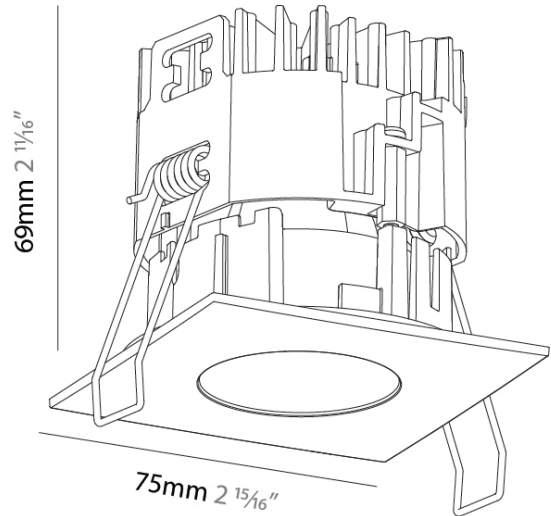

PHYSICAL

Aperture Sizes - Downlights: 1"
Shape: Square
Length (mm): 75
Length (in): 2 ¹⁵/₁₆
Width (mm): 75
Width (in): 2 ¹⁵/₁₆
Height (mm): 65
Height (in): 2 ⁹/₁₆
Ceiling Thickness (mm): 1 - 25
Ceiling Thickness (in): 1/16 - 1 3/16
Min. Recessing Depth (mm): 70
Min. Recessing Depth (in): 2 ³/₄
Weight (kg): 0.19
Diffuser: Lens Pack - No Lens / Opal / Linear Spread Lens / Honeycomb / Spread Lens
Fixture Finish: SSR / BKV / CWI / CRY / HAB / UFT / ITA / RUA / FTG / MYG / LOD / PUS / FRO / FUP / KIA / POP / BLS / SPG / MEY / GOH / CHC / COM / ABZ / JAG / OBR / MOS / ROR
Fixture Material: Aluminum Die Cast
Cut-out Measurements: D. 68mm / 2 11/16"

ELECTRICAL

Lamp Type: LED (Zhaga Standard)
Input Wattage (W): 15
Total Output Wattage (W): 12.7
Dimming: Tri-Mode (Non-Dimming and Phase Dimming (120Vac only) and 0-10V Dimming)
Driver Included: No
Driver Location: Remote
Driver Type: Constant Current - 120/277
Driver Class: Class 2
Input Voltage (V): 120 - 277
Constant Current (MA): 700

LED

Number of LEDs: 1
Color Temperature (°K): 2700-6500 Tunable White
Max. Delivered Lumen (lm): 960 - 1129
Nominal Lumen (lm): 1242 - 1460
CRI: >90 CRI
Lamp Life (hrs): 50000

OPTICAL

Beam Angle: 36

RATINGS AND CERTIFICATIONS

Certified By: Certified for North American Standards
IP rating: IP20