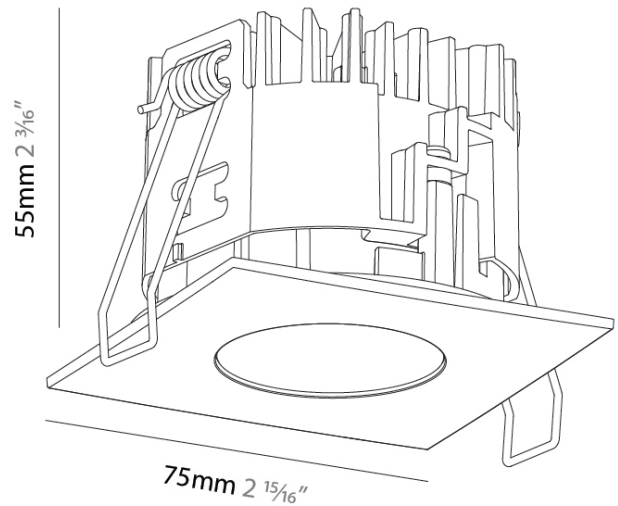

PHYSICAL

Aperture Sizes - Downlights: 1"
Shape: Square
Length (mm): 75
Length (in): 2 ¹⁵/₁₆
Width (mm): 75
Width (in): 2 ¹⁵/₁₆
Height (mm): 55
Height (in): 2 ³/₁₆
Ceiling Thickness (mm): 1 - 25
Ceiling Thickness (in): 1/16 - 1 3/16
Min. Recessing Depth (mm): 70
Min. Recessing Depth (in): 2 ³/₄
Weight (kg): 0.19
Diffuser: Lens Pack - No Lens / Opal / Linear Spread Lens / Honeycomb / Spread Lens
Fixture Finish: SSR / BKV / CWI / CRY / HAB / UFT / ITA / RUA / FTG / MYG / LOD / PUS / FRO / FUP / KIA / POP / BLS / SPG / MEY / GOH / CHC / COM / ABZ / JAG / OBR / MOS / ROR
Fixture Material: Aluminum Die Cast
Cut-out Measurements: D. 68mm / 2 11/16"

ELECTRICAL

Lamp Type: LED (Zhaga Standard)
Input Wattage (W): 14
Total Output Wattage (W): 12.7
Dimming: Tri-Mode (Non-Dimming and Phase Dimming (120Vac only) and 0-10V Dimming)
Driver Included: No
Driver Location: Remote
Driver Type: Constant Current - 120/277
Driver Class: Class 2
Input Voltage (V): 120 - 277
Constant Current (MA): 700

LED

Number of LEDs: 1
Color Temperature (°K): 2700-6500 Tunable White
Max. Delivered Lumen (lm): 1000 - 1176
Nominal Lumen (lm): 1242 - 1460
CRI: >90 CRI
Lamp Life (hrs): 50000

OPTICAL

Beam Angle: 52

RATINGS AND CERTIFICATIONS

Certified By: Certified for North American Standards
IP rating: IP20