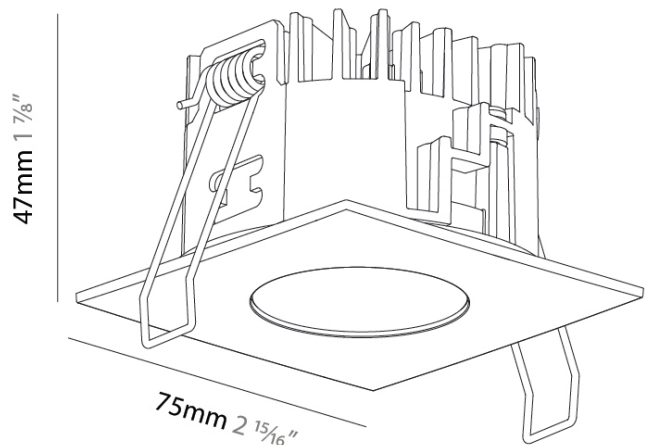

GENERAL

Series: Oiko Pro Square
Subseries: Oiko Pro Square Fixed
Partner: Prolicht
Division: Architectural
Installation: Recessed
Product Type: Downlight
Mounting Location: Ceiling
Light Distribution: Downlight

PHYSICAL

Aperture Sizes - Downlights: 1"
Shape: Square
Length (mm): 75
Length (in): 2 ¹⁵/₁₆
Width (mm): 75
Width (in): 2 ¹⁵/₁₆
Height (mm): 46
Height (in): 1 ¹³/₁₆
Ceiling Thickness (mm): 1 - 25
Ceiling Thickness (in): 1/16 - 1 3/16
Min. Recessing Depth (mm): 50
Min. Recessing Depth (in): 1 ¹⁵/₁₆
Weight (kg): 0.186
Diffuser: Lens Pack - No Lens / Opal / Linear Spread Lens / Honeycomb / Spread Lens
Fixture Finish: SSR / BKV / CWI / CRY / HAB / UFT / ITA / RUA / FTG / MYG / LOD / PUS / FRO / FUP / KIA / POP / BLS / SPG / MEY / GOH / CHC / COM / ABZ / JAG / OBR / MOS / ROR
Fixture Material: Aluminum Die Cast
Cut-out Measurements: D. 68mm / 2 11/16"

ELECTRICAL

Lamp Type: LED (Zhaga Standard)
Input Wattage (W): 14.4
Driver Included: No
Driver Location: Remote
Driver Class: Class 2
Input Voltage (V): 120 - 277
Constant Current (MA): 350

LED

Number of LEDs: 1
Color Temperature (°K): 2700-6500 Tunable White
Max. Delivered Lumen (lm): 1121 - 1319
Nominal Lumen (lm): 1242 - 1460
CRI: >90 CRI
Lamp Life (hrs): 50000

OPTICAL

Beam Angle: 60

RATINGS AND CERTIFICATIONS

Certified By: Certified for North American Standards
IP rating: IP20