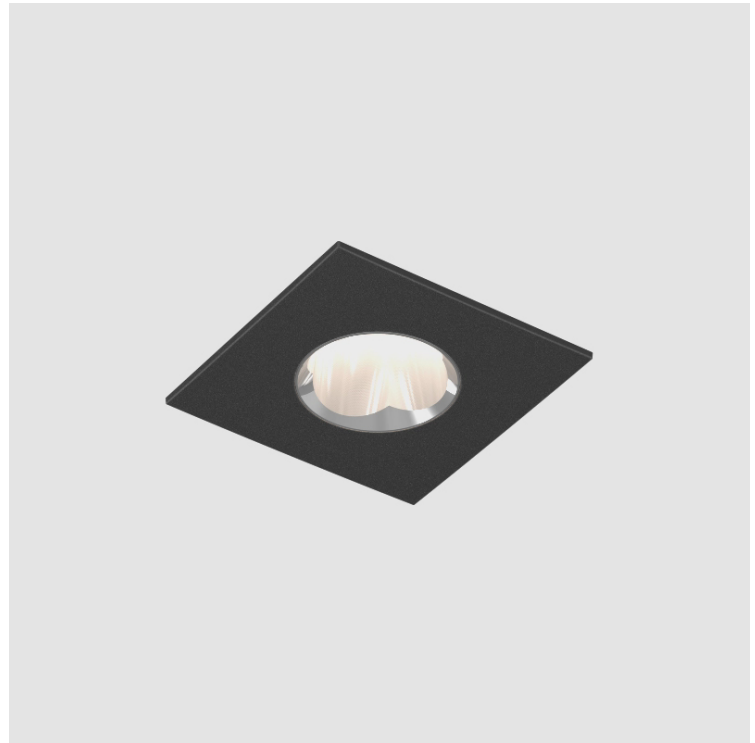

OIKO PRO SQUARE FIXED RECESSED

A35963- _____ - _____

base number Finishes (Diamond) Lens Options

- To build a product code in our configurator select the specify button on the base model # product page
- To build a manual product code on this datasheet choose from the options listed below in blue font and add the suffix to the base model #

GENERAL

Series: Oiko Pro Square
 Subseries: Oiko Pro Square Fixed
 Partner: Prolicht
 Division: Architectural
 Installation: Recessed
 Product Type: Downlight
 Mounting Location: Ceiling
 Light Distribution: Downlight

PHYSICAL

Aperture Sizes - Downlights: 1"
 Shape: Square
 Length (mm): 75
 Length (in): 2 ¹⁵/₁₆
 Width (mm): 75
 Width (in): 2 ¹⁵/₁₆
 Height (mm): 46
 Height (in): 1 ¹³/₁₆
 Ceiling Thickness (mm): 1 - 25
 Ceiling Thickness (in): 1/16 - 1 3/16
 Min. Recessing Depth (mm): 50
 Min. Recessing Depth (in): 1 ¹⁵/₁₆
 Weight (kg): 0.186
 Diffuser: Lens Pack - No Lens / Opal / Linear Spread Lens / Honeycomb / Spread Lens
 Fixture Finish: SSR / BKV / CWI / CRY / HAB / UFT / ITA / RUA / FTG / MYG / LOD / PUS / FRO / FUP / KIA / POP / BLS / SPG / MEY / GOH / CHC / COM / ABZ / JAG / OBR / MOS / ROR
 Fixture Material: Aluminum Die Cast
 Cut-out Measurements: D. 68mm / 2 11/16"

OPTICAL

Beam Angle: 60

RATINGS AND CERTIFICATIONS

Certified By: Certified for North American Standards
 IP rating: IP20

OIKO PRO SQUARE FIXED RECESSED

A35963-

PROJECT	_____
TYPE	_____
SPECIFIER	_____
QUANTITY	_____
DATE	_____