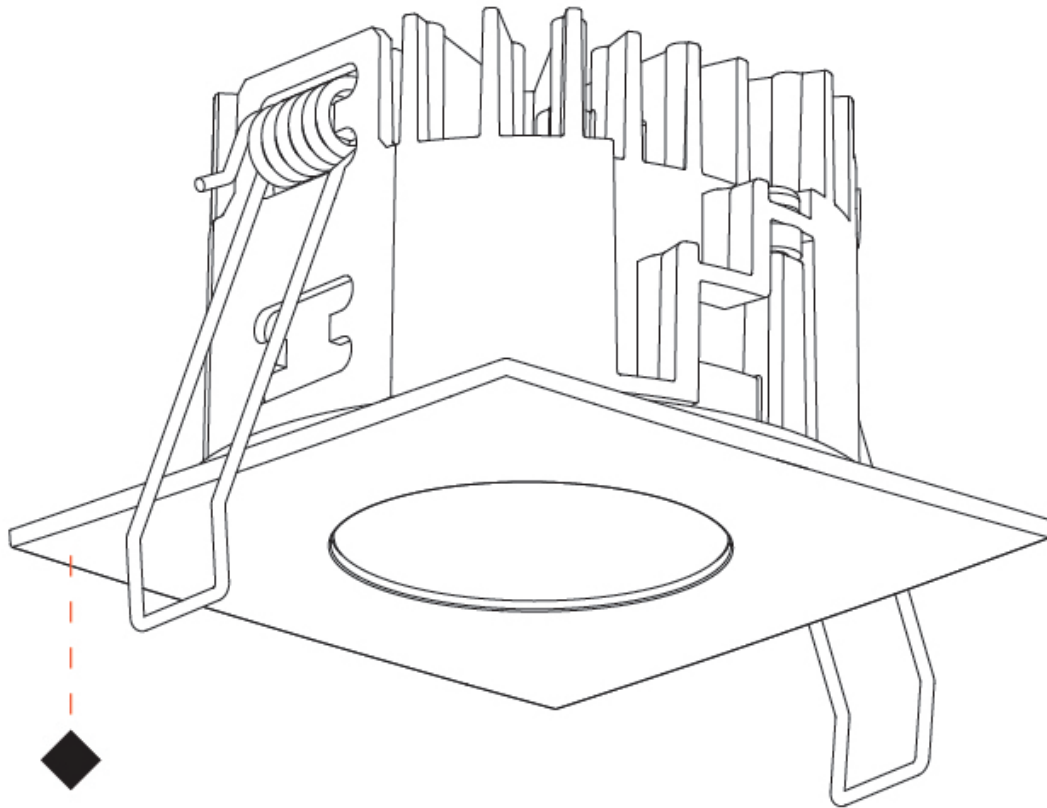

OPTICAL

Beam Angle: 60

RATINGS AND CERTIFICATIONS

Certified By: Certified for North American Standards
 IP rating: IP20

OIKO PRO SQUARE FIXED RECESSED

A35963-

PROJECT	_____
TYPE	_____
SPECIFIER	_____
QUANTITY	_____
DATE	_____