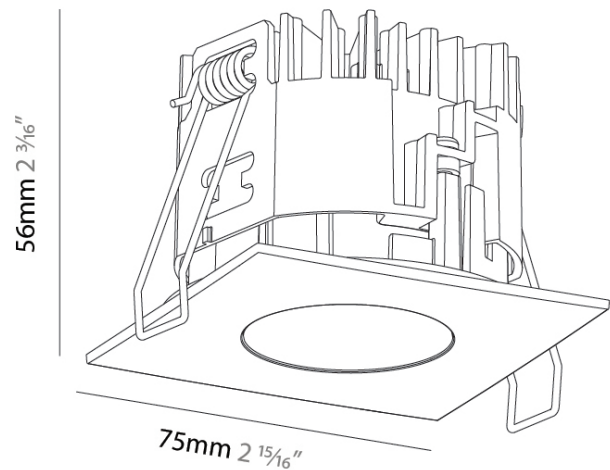

GENERAL

Series: Oiko Pro Square
Subseries: Oiko Pro Square Wallwash
Partner: Prolicht
Division: Architectural
Installation: Recessed
Product Type: Downlight
Mounting Location: Ceiling
Light Distribution: Downlight

PHYSICAL

Aperture Sizes - Downlights: 1"
Shape: Square
Length (mm): 75
Length (in): 2 ¹⁵/₁₆
Width (mm): 75
Width (in): 2 ¹⁵/₁₆
Height (mm): 55
Height (in): 2 ³/₁₆
Ceiling Thickness (mm): 1 - 25
Ceiling Thickness (in): 1/16 - 1 3/16
Min. Recessing Depth (mm): 60
Min. Recessing Depth (in): 2 ³/₁₆
Weight (kg): 0.181
Fixture Finish: [SSR / BKV / CWI / CRY / HAB / UFT / ITA / RUA / FTG / MYG / LOD / PUS / FRO / FUP / KIA / POP / BLS / SPG / MEY / GOH / CHC / COM / ABZ / JAG / OBR / MOS / ROR](#)
Fixture Material: Aluminum Die Cast
Cut-out Measurements: D. 68mm / 2 11/16"

ELECTRICAL

Lamp Type: LED (Zhaga Standard)
Input Wattage (W): 15
Total Output Wattage (W): 13.6
Dimming: Tri-Mode (Non-Dimming and Phase Dimming (120Vac only) and 0-10V Dimming)
Driver Included: No
Driver Location: Recessed Housing
Driver Type: Constant Current - Universal
Driver Class: Class 2
Input Voltage (V): 120 - 277
Constant Current (mA): 350

LED

Number of LEDs: 1
Color Temperature (°K): [2700 / 3000 / 3500 / 4000](#)
Max. Delivered Lumen (lm): 1247 / 1325 / 1388 / 1400
Nominal Lumen (lm): 1566 / 1665 / 1743 / 1759
CRI: >90 CRI
Lamp Life (hrs): 50000

RATINGS AND CERTIFICATIONS

Certified By: Certified for North American Standards
IP rating: IP54