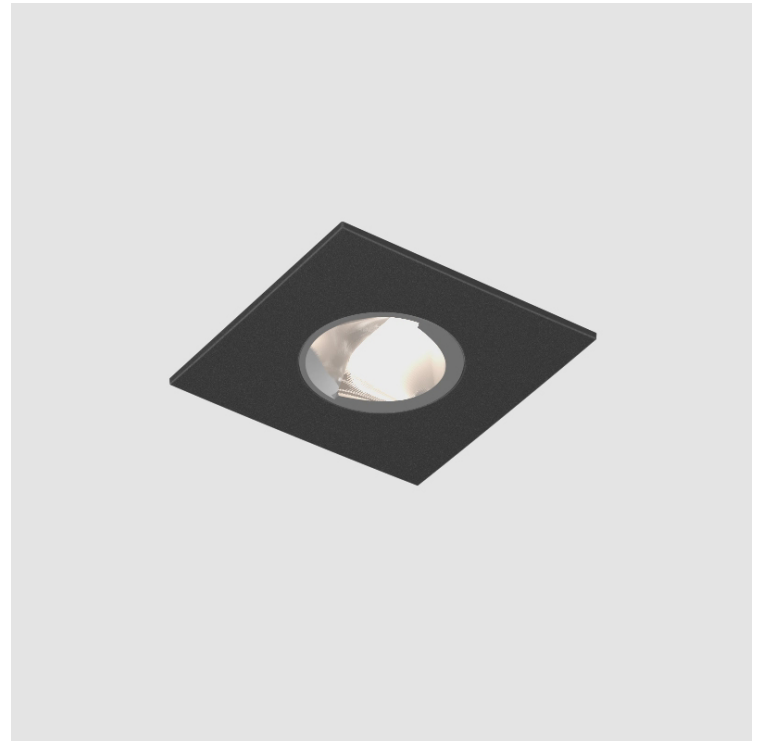

GENERAL

Series: Oiko Pro Square
Subseries: Oiko Pro Square Wallwash
Partner: Prolicht
Division: Architectural
Installation: Recessed
Product Type: Downlight
Mounting Location: Ceiling
Light Distribution: Downlight

PHYSICAL

Aperture Sizes - Downlights: 1"
Shape: Square
Length (mm): 75
Length (in): 2 ¹⁵/₁₆
Width (mm): 75
Width (in): 2 ¹⁵/₁₆
Height (mm): 55
Height (in): 2 ³/₁₆
Ceiling Thickness (mm): 1 - 25
Ceiling Thickness (in): 1/16 - 1 3/16
Min. Recessing Depth (mm): 60
Min. Recessing Depth (in): 2 ³/₁₆
Weight (kg): 0.181
Fixture Finish: [SSR / BKV / CWI / CRY / HAB / UFT / ITA / RUA / FTG / MYG / LOD / PUS / FRO / FUP / KIA / POP / BLS / SPG / MEY / GOH / CHC / COM / ABZ / JAG / OBR / MOS / ROR](#)
Fixture Material: Aluminum Die Cast
Cut-out Measurements: D. 68mm / 2 11/16"

ELECTRICAL

Lamp Type: LED (Zhaga Standard)
Input Wattage (W): 15
Total Output Wattage (W): 13.6
Dimming: Tri-Mode (Non-Dimming and Phase Dimming (120Vac only) and 0-10V Dimming)
Driver Included: No
Driver Location: Recessed Housing
Driver Type: Constant Current - Universal
Driver Class: Class 2
Input Voltage (V): 120 - 277
Constant Current (mA): 350

LED

Number of LEDs: 1
Color Temperature (°K): [2700 / 3000 / 3500 / 4000](#)
Max. Delivered Lumen (lm): 1247 / 1325 / 1388 / 1400
Nominal Lumen (lm): 1566 / 1665 / 1743 / 1759
CRI: >90 CRI
Lamp Life (hrs): 50000

RATINGS AND CERTIFICATIONS

Certified By: Certified for North American Standards
IP rating: IP54