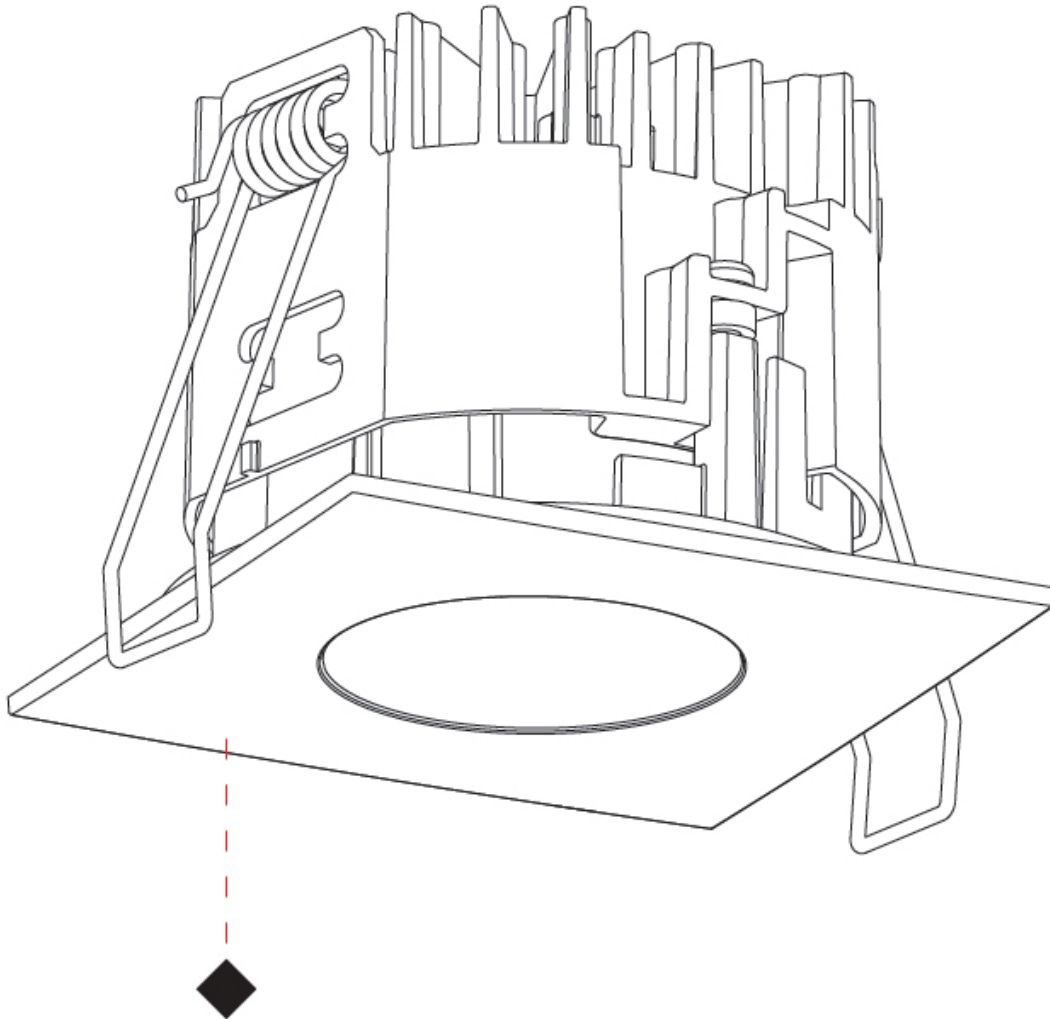

OIKO PRO SQUARE WALLWASH RECESSED

A35965-

PROJECT

TYPE

SPECIFIER

QUANTITY

DATE

A