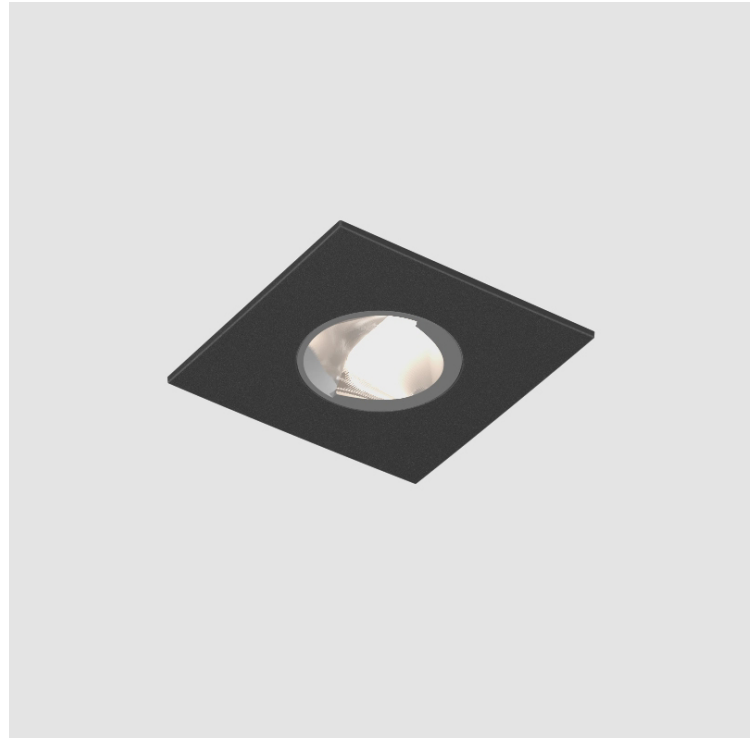

GENERAL

Series: Oiko Pro Square
Subseries: Oiko Pro Square Wallwash
Partner: Prolicht
Division: Architectural
Installation: Recessed
Product Type: Downlight
Mounting Location: Ceiling
Light Distribution: Downlight

PHYSICAL

Aperture Sizes - Downlights: 1"
Shape: Square
Length (mm): 75
Length (in): 2 ¹⁵/₁₆
Width (mm): 75
Width (in): 2 ¹⁵/₁₆
Height (mm): 51
Height (in): 2
Ceiling Thickness (mm): 1 - 25
Ceiling Thickness (in): 1/16 - 1 3/16
Min. Recessing Depth (mm): 55
Min. Recessing Depth (in): 2 ³/₁₆
Weight (kg): 0.167
Fixture Finish: SSR / BKV / CWI / CRY / HAB / UFT / ITA / RUA / FTG / MYG / LOD / PUS / FRO / FUP / KIA / POP / BLS / SPG / MEY / GOH / CHC / COM / ABZ / JAG / OBR / MOS / ROR
Fixture Material: Aluminum Die Cast
Cut-out Measurements: D. 68mm / 2 11/16"

ELECTRICAL

Lamp Type: LED (Zhaga Standard)
Input Wattage (W): 14
Dimming: Tri-Mode (Non-Dimming and Phase Dimming (120Vac only) and 0-10V Dimming)
Driver Included: No
Driver Location: Recessed Housing
Driver Type: Constant Current - Universal
Driver Class: Class 2
Input Voltage (V): 120 - 277

LED

Number of LEDs: 1
Color Temperature (°K): 2700-6500 Tunable White
Max. Delivered Lumen (lm): 1034 - 1216
Nominal Lumen (lm): 1242 - 1460
CRI: >90 CRI
Lamp Life (hrs): 50000

RATINGS AND CERTIFICATIONS

Certified By: Certified for North American Standards
IP rating: IP20