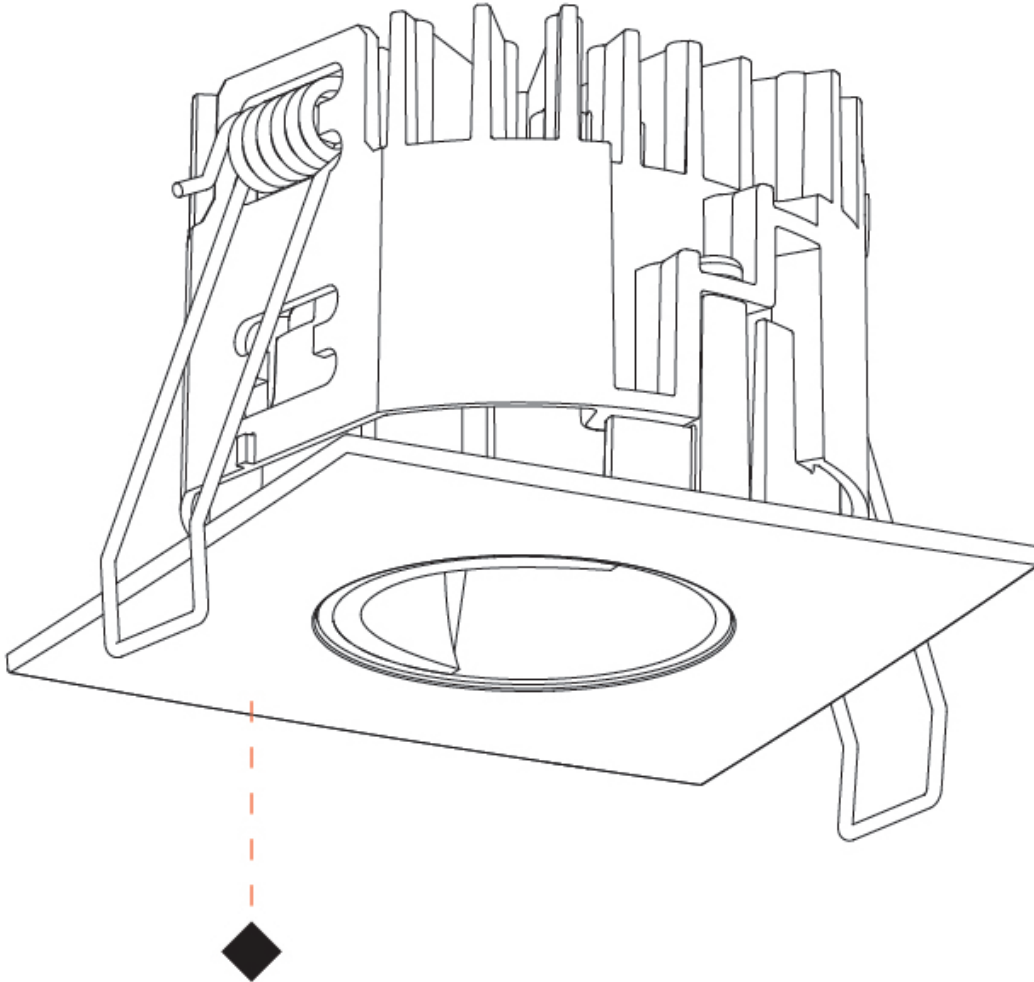

OIKO PRO SQUARE WALLWASH RECESSED

A35966-

PROJECT

TYPE

SPECIFIER

QUANTITY

DATE

A