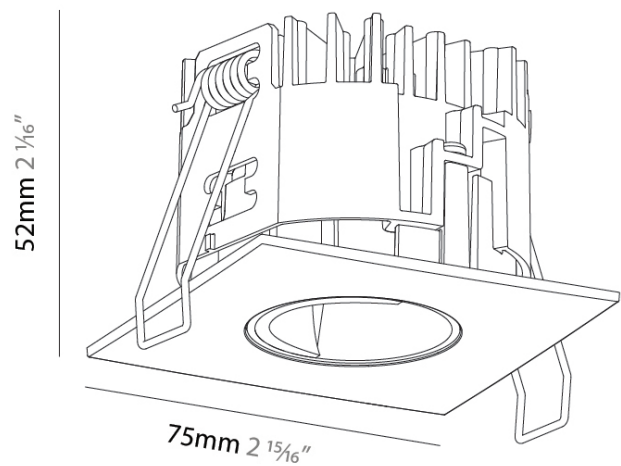

GENERAL

Series: Oiko Pro Square
Subseries: Oiko Pro Square Wallwash
Partner: Prolicht
Division: Architectural
Installation: Recessed
Product Type: Downlight
Mounting Location: Ceiling
Light Distribution: Downlight

PHYSICAL

Aperture Sizes - Downlights: 1"
Shape: Square
Length (mm): 75
Length (in): 2 ¹⁵/₁₆
Width (mm): 75
Width (in): 2 ¹⁵/₁₆
Height (mm): 51
Height (in): 2
Ceiling Thickness (mm): 1 - 25
Ceiling Thickness (in): 1/16 - 1 3/16
Min. Recessing Depth (mm): 55
Min. Recessing Depth (in): 2 ³/₁₆
Weight (kg): 0.167
Fixture Finish: SSR / BKV / CWI / CRY / HAB / UFT / ITA / RUA / FTG / MYG / LOD / PUS / FRO / FUP / KIA / POP / BLS / SPG / MEY / GOH / CHC / COM / ABZ / JAG / OBR / MOS / ROR
Fixture Material: Aluminum Die Cast
Cut-out Measurements: D. 68mm / 2 11/16"

ELECTRICAL

Lamp Type: LED (Zhaga Standard)
Input Wattage (W): 14
Dimming: Tri-Mode (Non-Dimming and Phase Dimming (120Vac only) and 0-10V Dimming)
Driver Included: No
Driver Location: Recessed Housing
Driver Type: Constant Current - Universal
Driver Class: Class 2
Input Voltage (V): 120 - 277

LED

Number of LEDs: 1
Color Temperature (°K): 2700-6500 Tunable White
Max. Delivered Lumen (lm): 1034 - 1216
Nominal Lumen (lm): 1242 - 1460
CRI: >90 CRI
Lamp Life (hrs): 50000

RATINGS AND CERTIFICATIONS

Certified By: Certified for North American Standards
IP rating: IP20