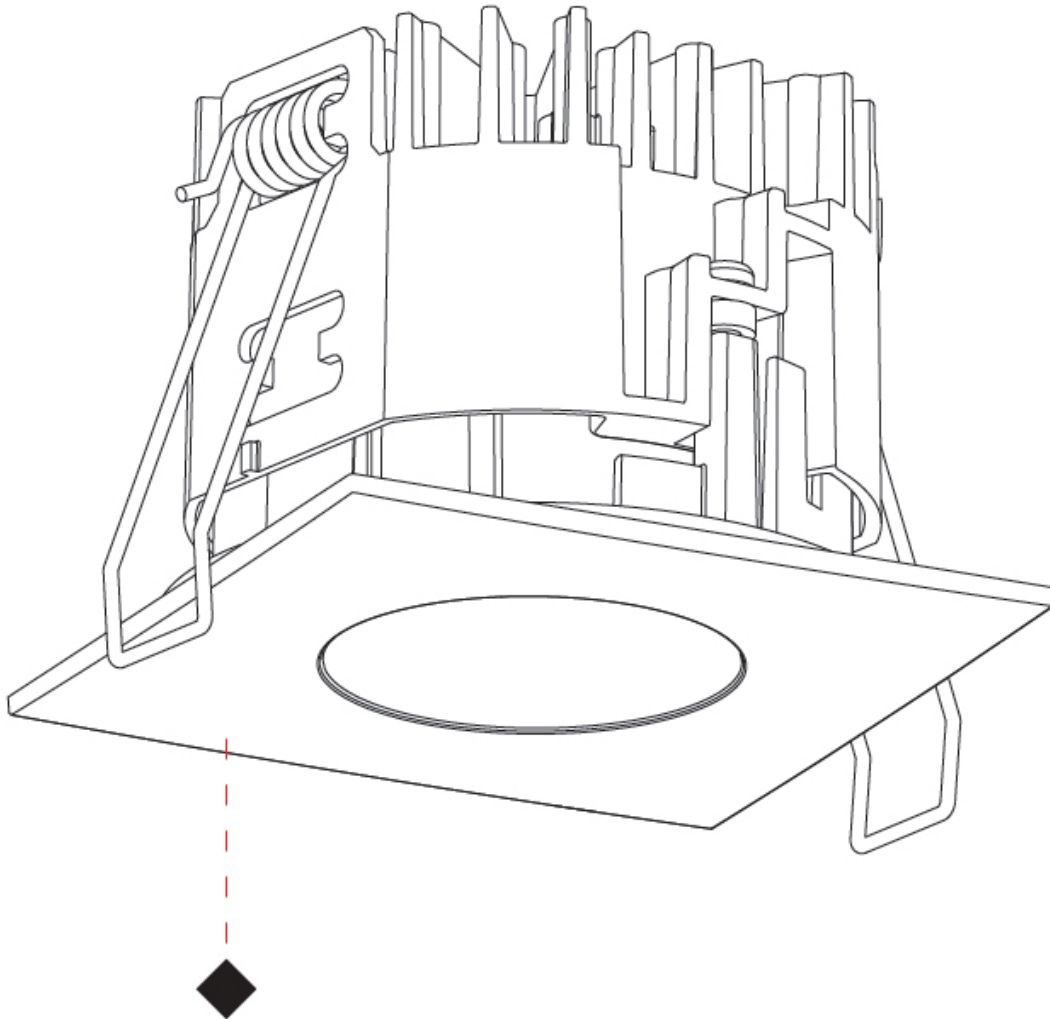

OIKO PRO SQUARE WALLWASH RECESSED

A35967-

PROJECT _____

TYPE _____

SPECIFIER _____

QUANTITY _____

DATE _____

A