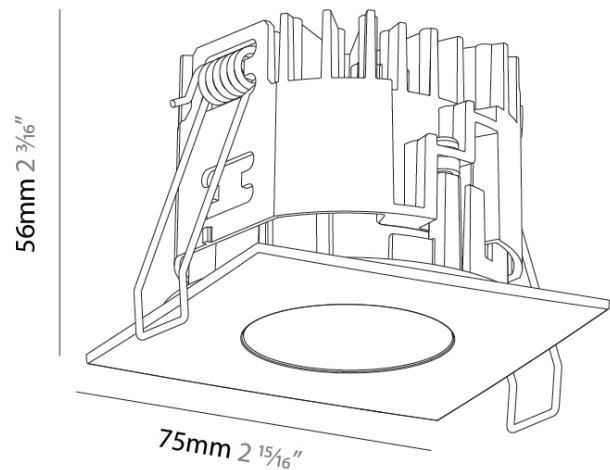

GENERAL

Series: Oiko Pro Square
Subseries: Oiko Pro Square Wallwash
Partner: Prolicht
Division: Architectural
Installation: Recessed
Product Type: Downlight
Mounting Location: Ceiling
Light Distribution: Downlight

PHYSICAL

Aperture Sizes - Downlights: 1"
Shape: Square
Length (mm): 75
Length (in): 2 ¹⁵/₁₆
Width (mm): 75
Width (in): 2 ¹⁵/₁₆
Height (mm): 55
Height (in): 2 ³/₁₆
Ceiling Thickness (mm): 1 - 25
Ceiling Thickness (in): 1/16 - 1 3/16
Min. Recessing Depth (mm): 60
Min. Recessing Depth (in): 2 ³/₈
Weight (kg): 0.181
Fixture Finish: SSR / BKV / CWI / CRY / HAB / UFT / ITA / RUA / FTG / MYG / LOD / PUS / FRO / FUP / KIA / POP / BLS / SPG / MEY / GOH / CHC / COM / ABZ / JAG / OBR / MOS / ROR
Fixture Material: Aluminum Die Cast
Cut-out Measurements: D. 68mm / 2 11/16"

ELECTRICAL

Lamp Type: LED (Zhaga Standard)
Input Wattage (W): 14
Driver Included: No
Driver Location: Recessed Housing
Driver Class: Class 2
Input Voltage (V): 120 - 277
Constant Current (MA): 700

LED

Number of LEDs: 1
Color Temperature (°K): 2700-6500 Tunable White
Max. Delivered Lumen (lm): 986 - 1159
Nominal Lumen (lm): 1242 - 1460
CRI: >90 CRI
Lamp Life (hrs): 50000

RATINGS AND CERTIFICATIONS

Certified By: Certified for North American Standards
IP rating: IP54