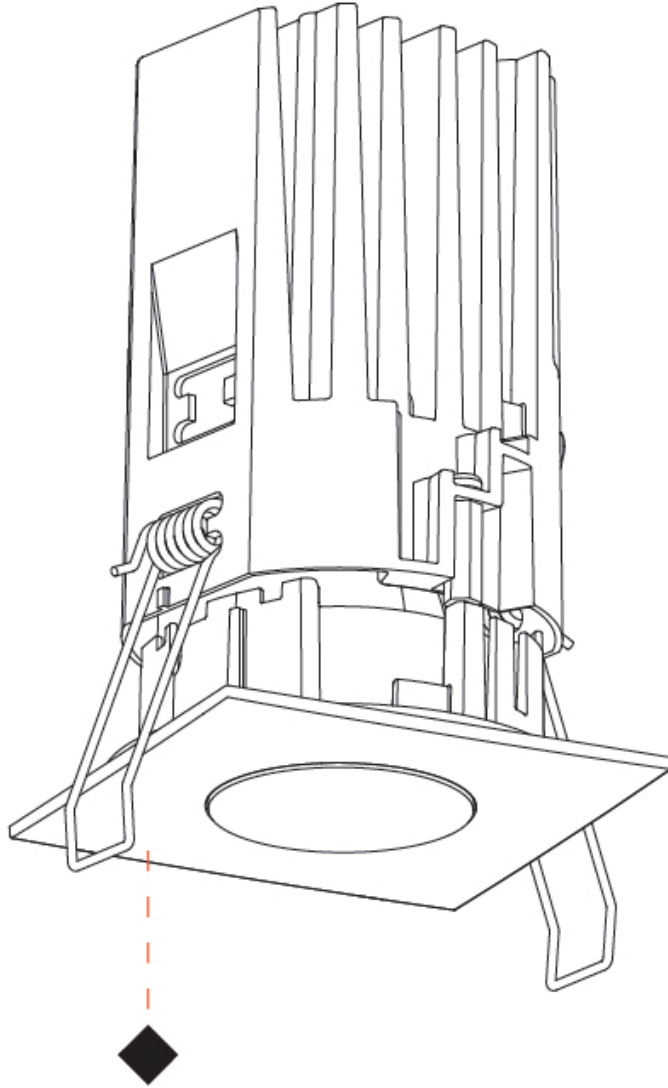

OIKO PRO SQUARE HO RECESSED

A35970-

PROJECT

TYPE

SPECIFIER

QUANTITY

DATE

A