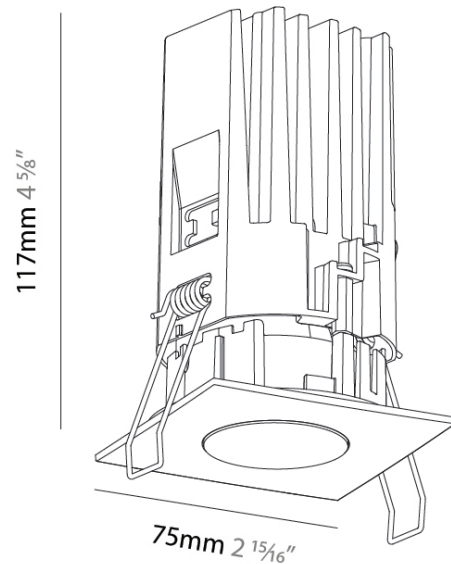

PHYSICAL

Aperture Sizes - Downlights: 1"
Shape: Square
Length (mm): 75
Length (in): 2 ¹⁵/₁₆
Width (mm): 75
Width (in): 2 ¹⁵/₁₆
Height (mm): 117
Height (in): 4 ⁵/₈
Ceiling Thickness (mm): 1 - 25
Ceiling Thickness (in): 1/16 - 1 3/16
Min. Recessing Depth (mm): 125
Min. Recessing Depth (in): 4 ¹⁵/₁₆
Weight (kg): 0.351
Diffuser: Lens Pack - No Lens / Opal / Linear Spread Lens / Honeycomb / Spread Lens
Fixture Finish: SSR / BKV / CWI / CRY / HAB / UFT / ITA / RUA / FTG / MYG / LOD / PUS / FRO / FUP / KIA / POP / BLS / SPG / MEY / GOH / CHC / COM / ABZ / JAG / OBR / MOS / ROR
Fixture Material: Aluminum Die Cast
Cut-out Measurements: D. 68mm / 2 11/16"

ELECTRICAL

Lamp Type: LED (Zhaga Standard)
Input Wattage (W): 23.5
Total Output Wattage (W): 21.9
Dimming: Tri-Mode (Non-Dimming and Phase Dimming (120Vac only) and 0-10V Dimming)
Driver Included: No
Driver Location: Recessed Housing
Driver Type: Constant Current - Universal
Driver Class: Class 2
Input Voltage (V): 120 - 277
Constant Current (MA): 600

LED

Number of LEDs: 1
Color Temperature (°K): 2700 / 3000 / 3500 / 4000
Max. Delivered Lumen (lm): 1873 / 1939 / 2030 / 2049
Nominal Lumen (lm): 2341 / 2424 / 2537 / 2561
CRI: >90 CRI
Lamp Life (hrs): 50000

OPTICAL

Beam Angle: 36

RATINGS AND CERTIFICATIONS

Certified By: Certified for North American Standards
IP rating: IP20