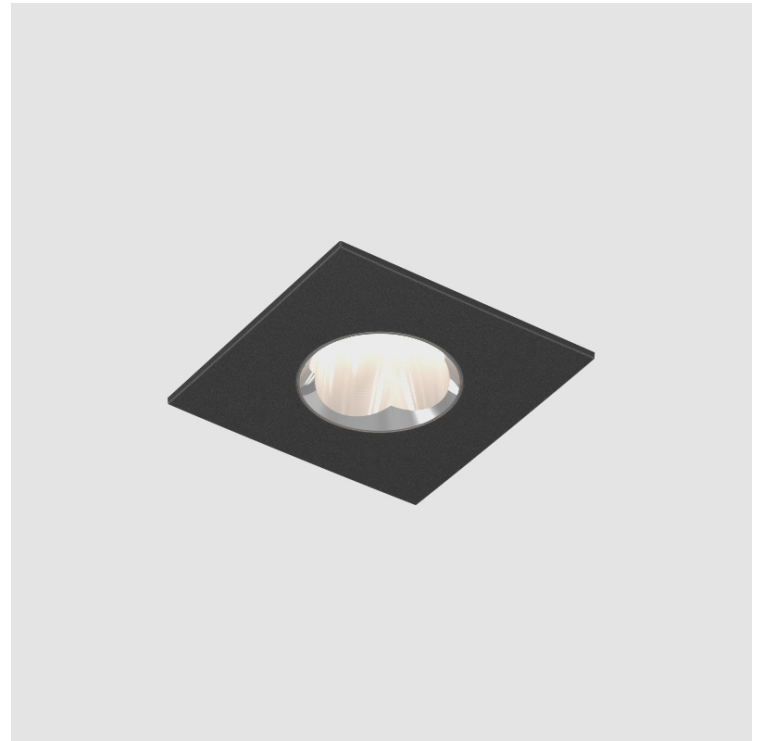

PHYSICAL

Aperture Sizes - Downlights: 1"
Shape: Square
Length (mm): 75
Length (in): 2 ¹⁵/₁₆
Width (mm): 75
Width (in): 2 ¹⁵/₁₆
Height (mm): 117
Height (in): 4 ⁵/₈
Ceiling Thickness (mm): 1 - 25
Ceiling Thickness (in): 1/16 - 1 3/16
Min. Recessing Depth (mm): 125
Min. Recessing Depth (in): 4 ¹⁵/₁₆
Weight (kg): 0.351
Diffuser: Lens Pack - No Lens / Opal / Linear Spread Lens / Honeycomb / Spread Lens
Fixture Finish: SSR / BKV / CWI / CRY / HAB / UFT / ITA / RUA / FTG / MYG / LOD / PUS / FRO / FUP / KIA / POP / BLS / SPG / MEY / GOH / CHC / COM / ABZ / JAG / OBR / MOS / ROR
Fixture Material: Aluminum Die Cast
Cut-out Measurements: D. 68mm / 2 11/16"

ELECTRICAL

Lamp Type: LED (Zhaga Standard)
Input Wattage (W): 23.5
Total Output Wattage (W): 21.9
Dimming: Tri-Mode (Non-Dimming and Phase Dimming (120Vac only) and 0-10V Dimming)
Driver Included: No
Driver Location: Recessed Housing
Driver Type: Constant Current - Universal
Driver Class: Class 2
Input Voltage (V): 120 - 277
Constant Current (MA): 600

LED

Number of LEDs: 1
Color Temperature (°K): 2700 / 3000 / 3500 / 4000
Max. Delivered Lumen (lm): 1873 / 1939 / 2030 / 2049
Nominal Lumen (lm): 2341 / 2424 / 2537 / 2561
CRI: >90 CRI
Lamp Life (hrs): 50000

OPTICAL

Beam Angle: 36

RATINGS AND CERTIFICATIONS

Certified By: Certified for North American Standards
IP rating: IP20