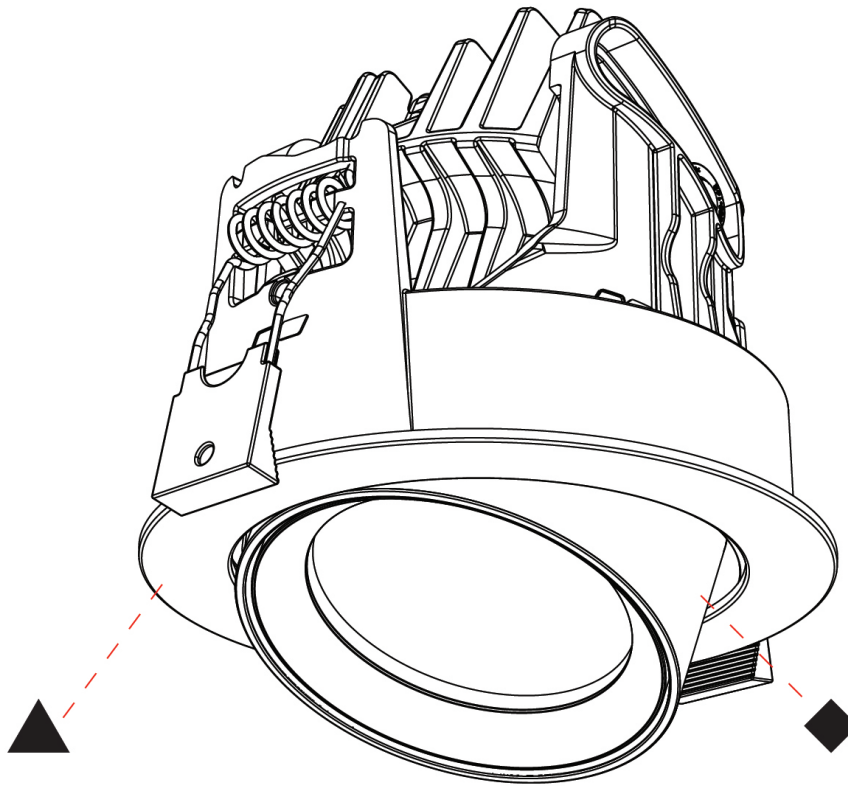

CENTRIQ ROUND ADJUSTABLE RECESSED

A35974-

PROJECT

TYPE

SPECIFIER

QUANTITY

DATE

A