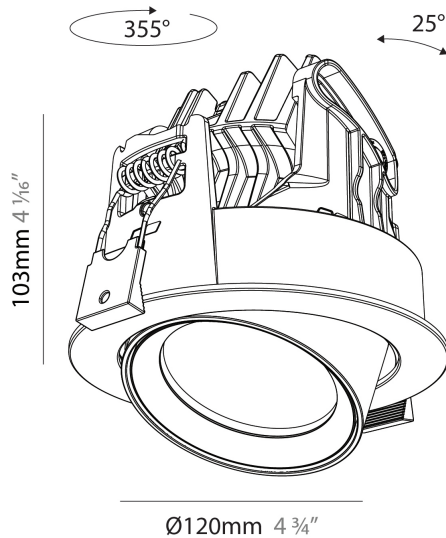

GENERAL

Series: Centriq
Subseries: Centriq Round Adjustable
Brand: Prolicht
Division: Architectural
Mounting Type: Recessed
Mounting Location: Ceiling
Subcategory: Spots

PHYSICAL

Shape: Cylinder
Diameter (mm): 120
Diameter (in): 4 ¾
Height (mm): 105
Height (in): 4 ⅛
Min. Recessing Depth (mm): 120
Min. Recessing Depth (in): 4 ¾
Light Distribution: Adjustable / Direct
Weight (kg): 0.649
Diffuser: Lens Pack - No Lens / Opal / Linear Spread Lens / Honeycomb / Spread Lens
Fixture Finish: SSR / BKV / CWI / CRY / HAB / UFT / ITA / RUA / FTG / MYG / LOD / PUS / FRO / FUP / KIA / POP / BLS / SPG / MEY / GOH / GUM / CHC / COM / ABZ / JAG / OBR / MOS / ROR
Fixture Material: Aluminum
Cut-out Measurements: Dia. 112mm / 4 7/16"

ELECTRICAL

Lamp Type: LED (Zhaga Standard)
Input Wattage (W): 20.5
Total Output Wattage (W): 18.1
Dimming: Tri-Mode (Non-Dimming and Phase Dimming (120Vac only) and 0-10V Dimming)
Driver Included: Yes
Driver Location: Recessed Housing
Driver Type: Constant Current - Universal
Driver Class: Class 2
Input Voltage (V): 120 - 277
Constant Current (MA): 500

LED

Color Temperature (°K): 2700 / 3000 / 3500 / 4000
Max. Delivered Lumen (lm): 1432 / 1542 / 1432 / 1636
Nominal Lumen (lm): 1668 / 1797 / 1868 / 1907
CRI: >90 CRI
Lamp Life (hrs): 50000

OPTICAL

Reflector: 10
Adjustability: Rotational 350°; Tilt 90°

RATINGS AND CERTIFICATIONS

Certified By: Certified for North American Standards
IP rating: IP20